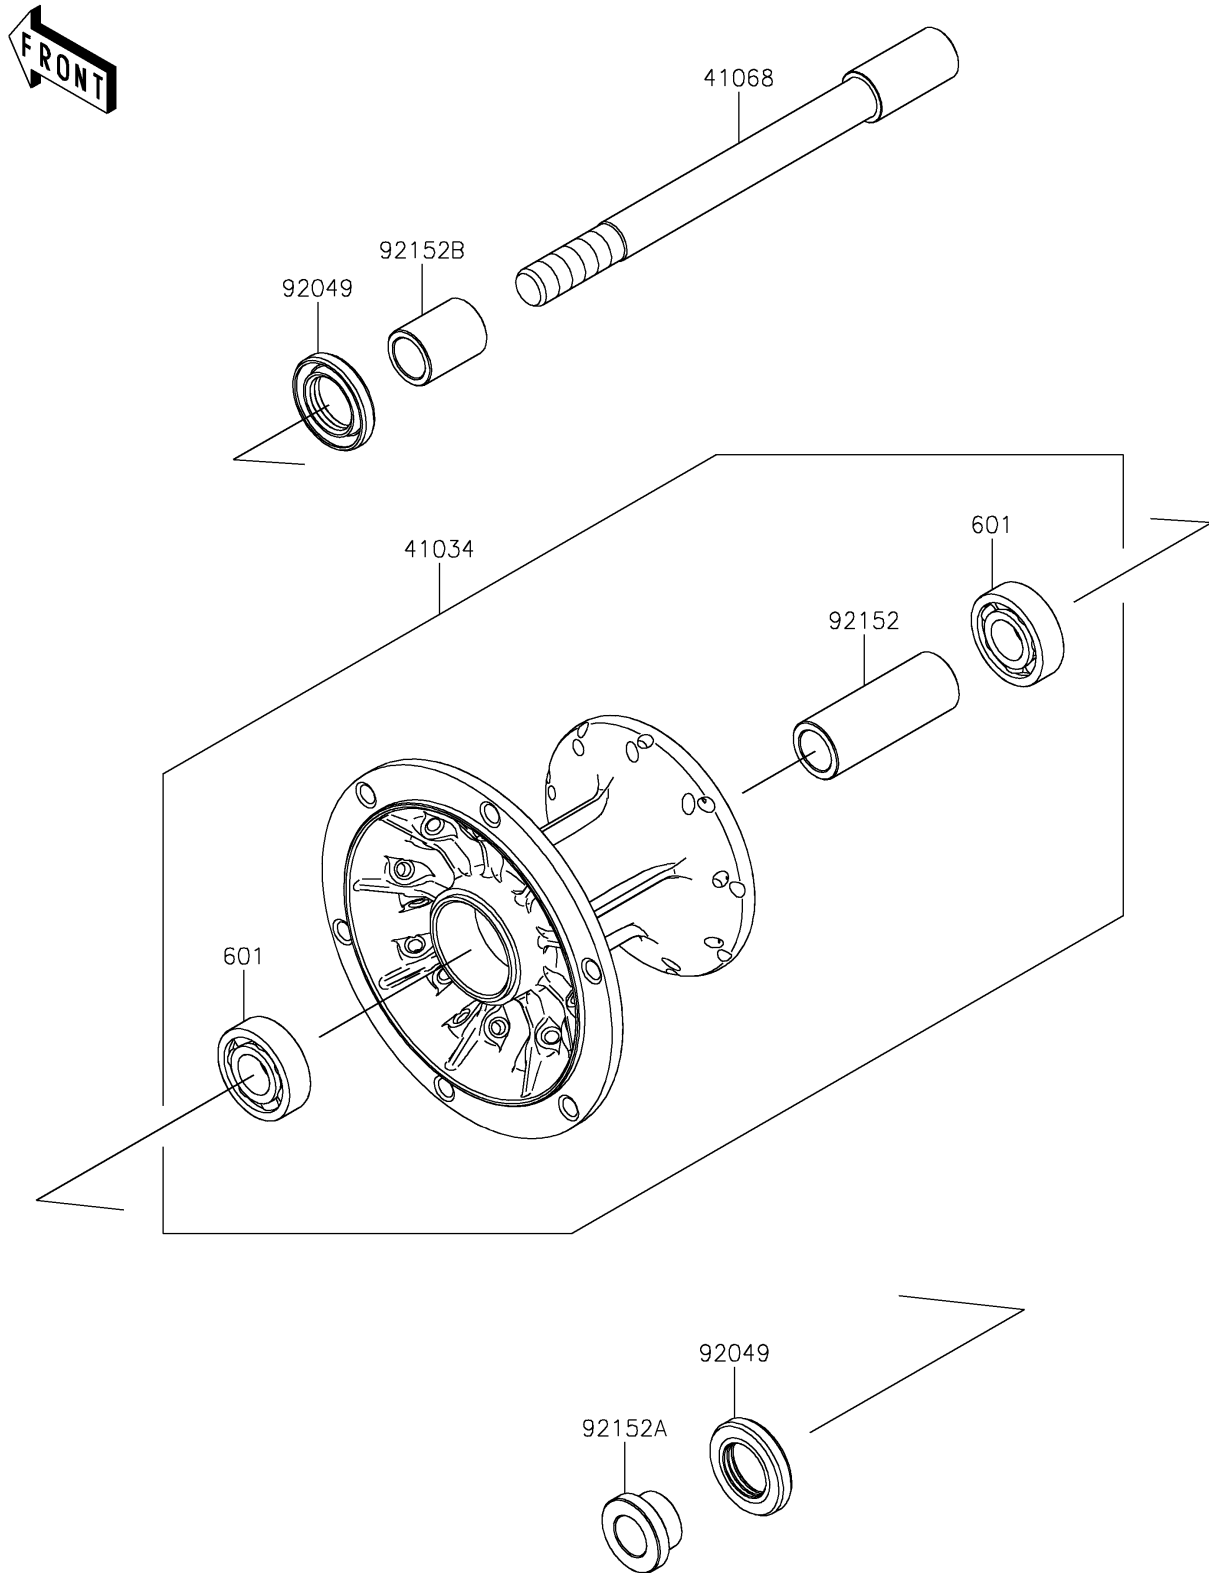

2025 KLR650

PARTS DIAGRAM

Front Hub

F2230

2025 KLR650

PARTS LIST

Front Hub

ITEM NAME	PART NUMBER	QUANTITY
DRUM-ASSY,FR (Ref # 41034)	41034-0608	1
AXLE,FR (Ref # 41068)	41068-0658	1
SEAL-OIL,23X40X7 (Ref # 92049)	92049-0801	2
COLLAR,17.2X25X67.5 (Ref # 92152)	92152-2732	1
COLLAR,LH (Ref # 92152A)	92152-2733	1
COLLAR,RH (Ref # 92152B)	92152-2734	1
BEARING-BALL,#6203UG (Ref # 601)	601B6203UG	2