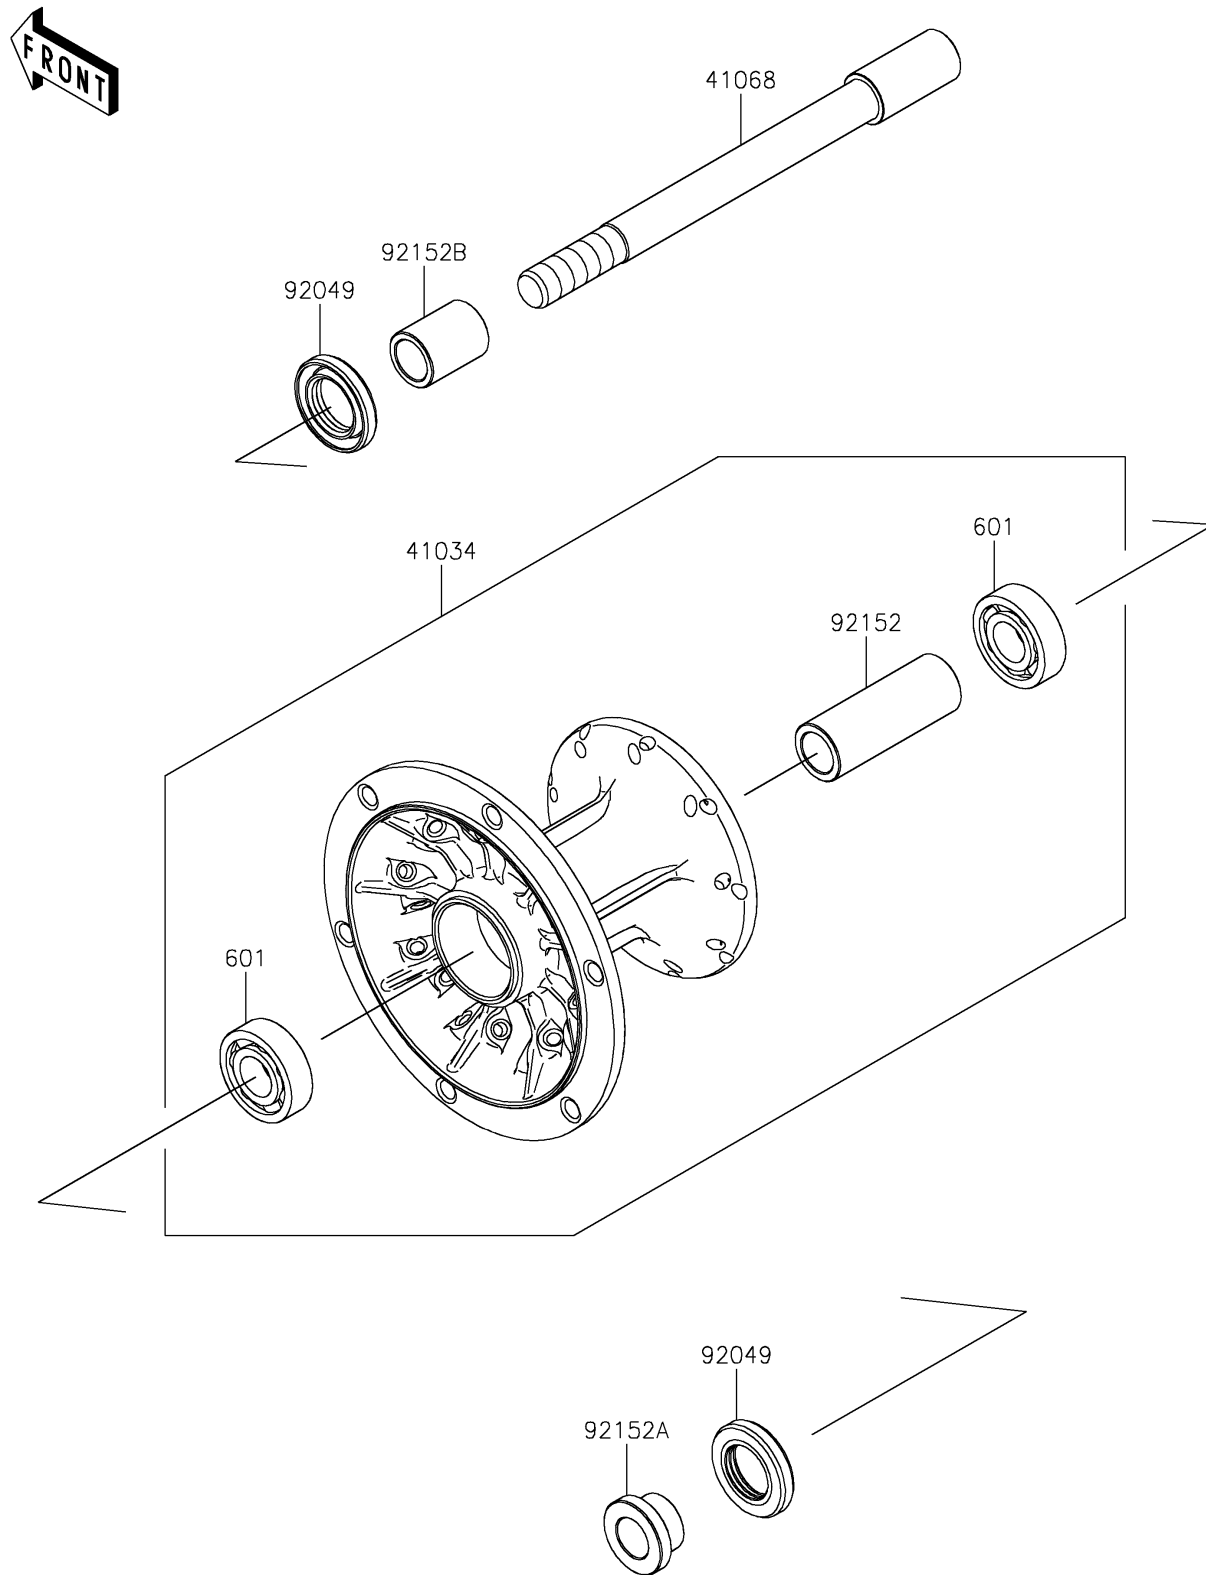

2024 KLR® 650

PARTS DIAGRAM

Front Hub

F2230

2024 KLR[®] 650

PARTS LIST

Front Hub

Kawasaki

Let the Good Times Roll[®]

ITEM NAME

PART NUMBER

QUANTITY
