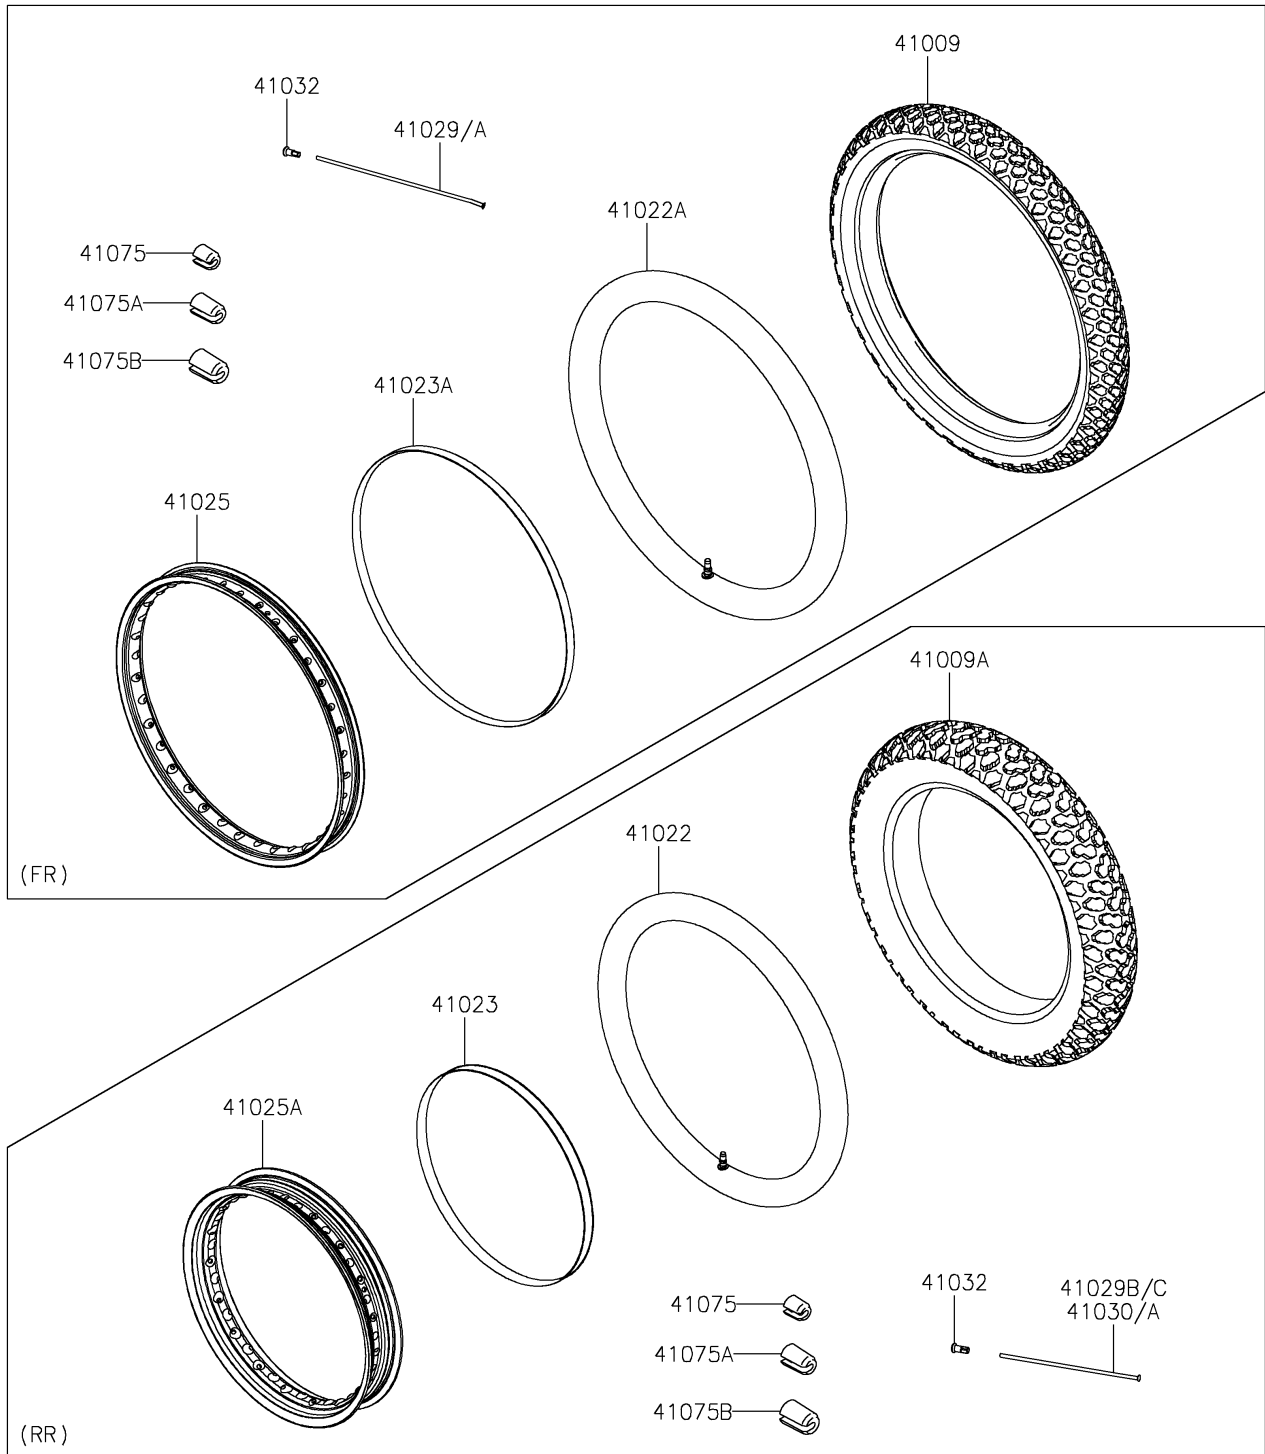

2024 KLR® 650

PARTS DIAGRAM

Wheels/Tires

F2210

2024 KLR[®] 650

PARTS LIST

Wheels/Tires

ITEM NAME

PART NUMBER

QUANTITY
