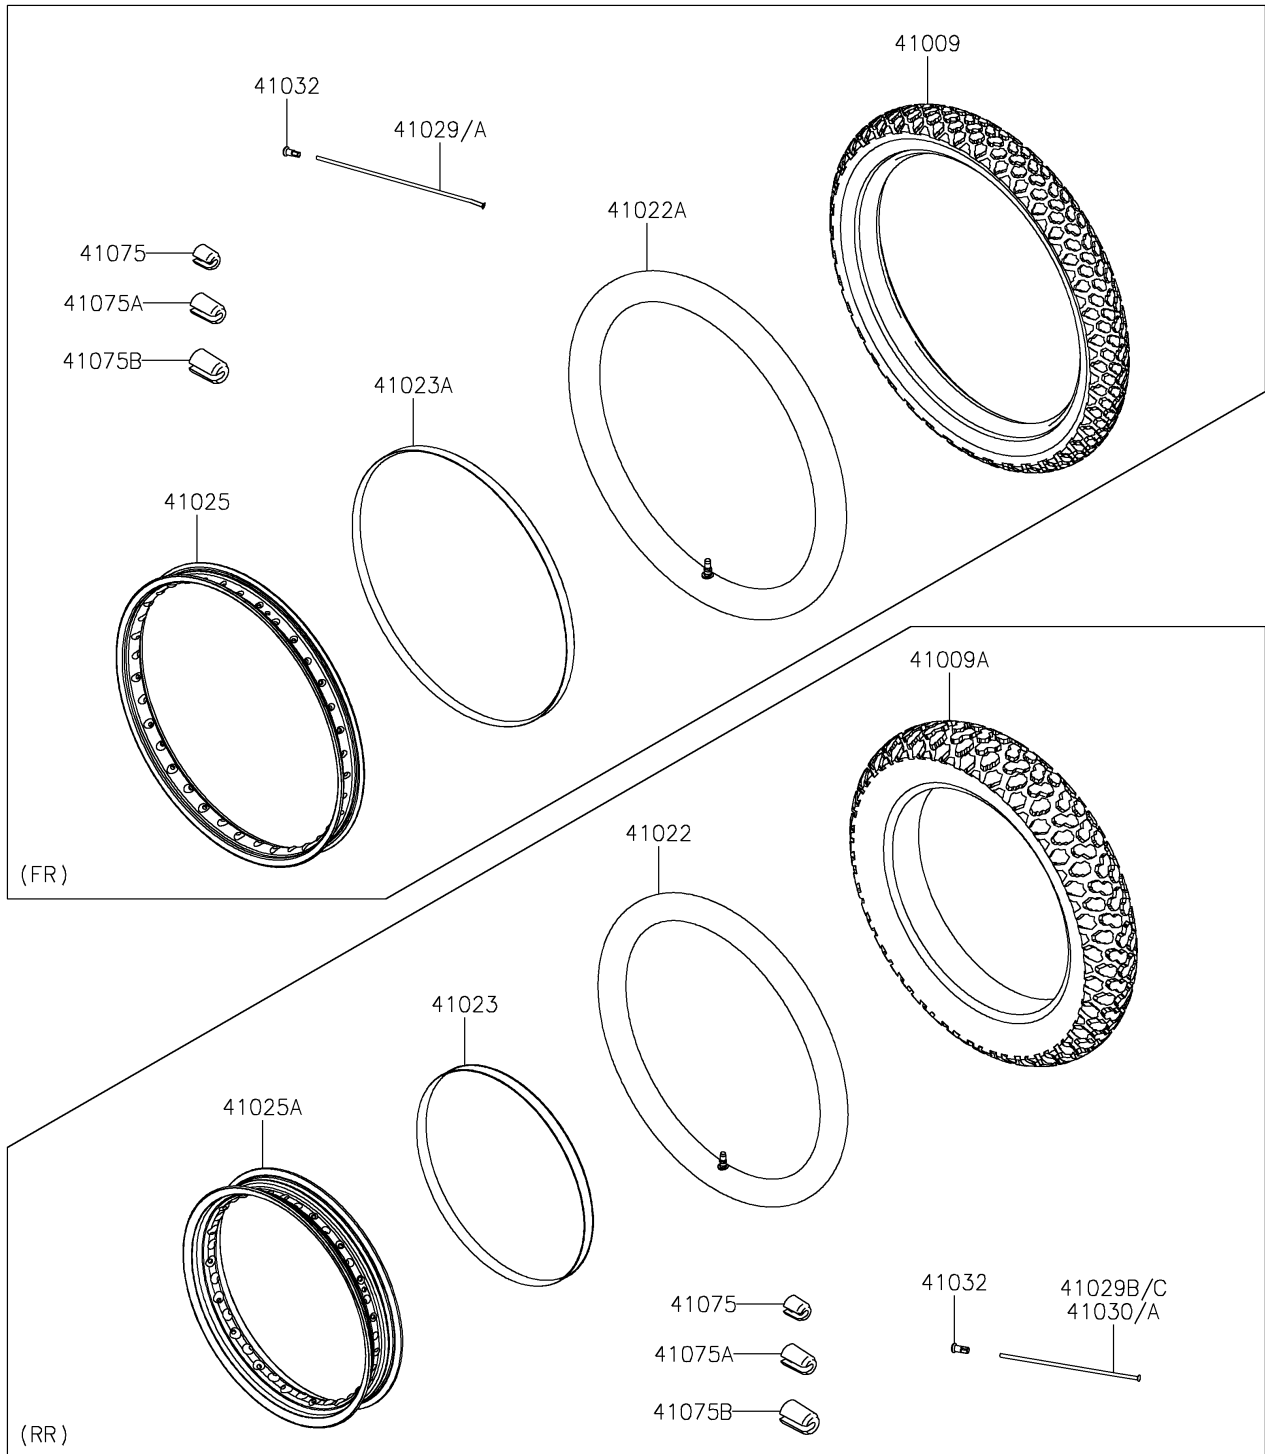

2024 KLR® 650

PARTS DIAGRAM

Wheels/Tires

F2210

2024 KLR® 650

PARTS LIST

Wheels/Tires

ITEM NAME	PART NUMBER	QUANTITY
TIRE,FR,90/90-21 54S,K750(D) (Ref # 41009)	41009-0001	1
TIRE,RR,130/80-17 65S,K750(D) (Ref # 41009A)	41009-0002	1
TUBE-TIRE,130/80-17(D) (Ref # 41022)	41022-0003	1
TUBE-TIRE,3.00-21(D),SNI (Ref # 41022A)	41022-0095	1
BAND-RIM,17XWM/MT2.15-2.50(D) (Ref # 41023)	41023-0001	1
BAND-RIM,21XWM1.60-1.85(D) (Ref # 41023A)	41023-1144	1
RIM,FR,1.60X21,BLACK (Ref # 41025)	41025-0033-WC	1
RIM,RR,2.50X17 (Ref # 41025A)	41025-0419	1
SPOKE-INNER,FR,LH,4X236 (Ref # 41029)	41029-0065	18
SPOKE-INNER,FR,RH,4X239 (Ref # 41029A)	41029-0066	18
SPOKE-INNER,RR,LH,4X157 (Ref # 41029B)	41029-0117	9
SPOKE-INNER,RR,RH,4X181 (Ref # 41029C)	41029-0118	9
SPOKE-OUTER,RR,LH,4X157 (Ref # 41030)	41030-0033	9
SPOKE-OUTER,RR,RH,4X178.5 (Ref # 41030A)	41030-0034	9
NIPPLE-SPOKE (Ref # 41032)	41032-0013	72
BALANCER-WHEEL,10G (Ref # 41075)	41075-0011	AR
BALANCER-WHEEL,20G (Ref # 41075A)	41075-0012	AR
BALANCER-WHEEL,30G (Ref # 41075B)	41075-0013	AR