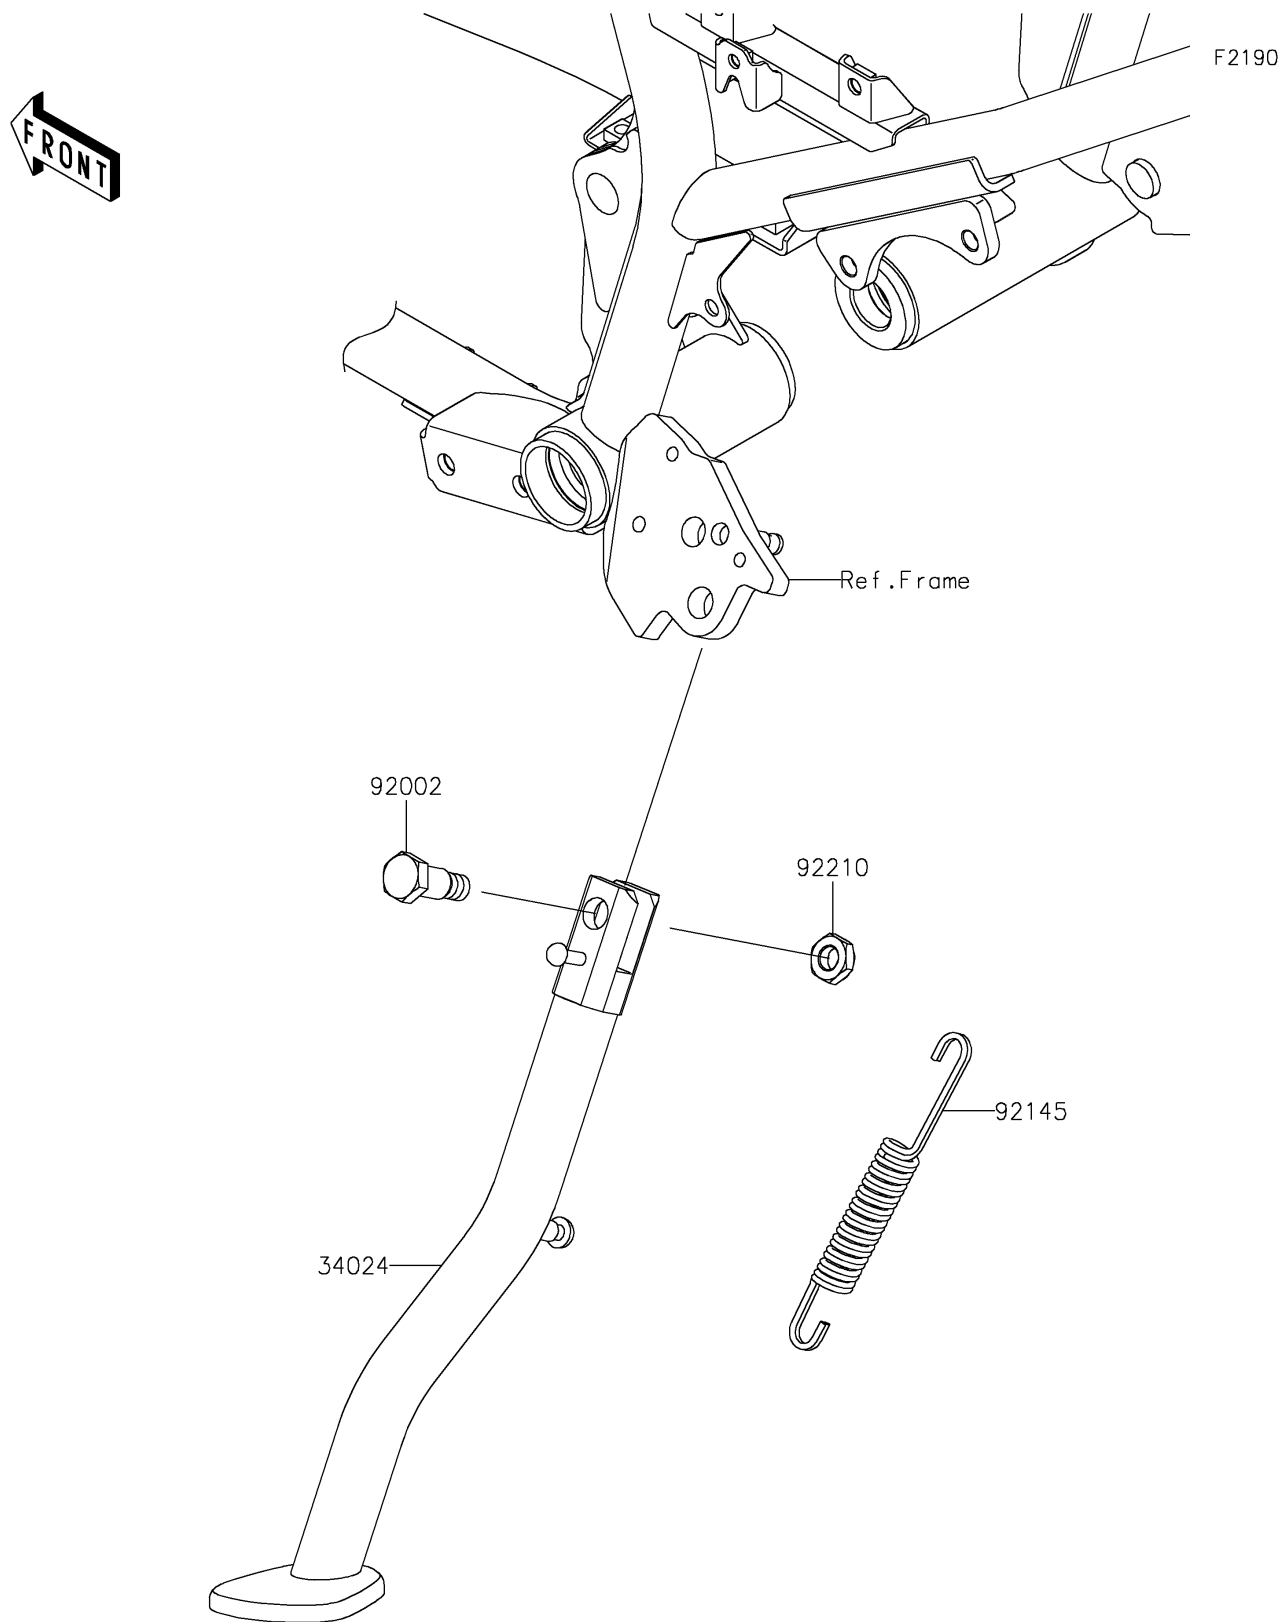

2025 KLR650

PARTS DIAGRAM

Stand(s)

2025 KLR650

PARTS LIST

Stand(s)

ITEM NAME	PART NUMBER	QUANTITY
STAND-SIDE,F.S.BLACK (Ref # 34024)	34024-0171-18R	1
BOLT,SIDE STAND (Ref # 92002)	92002-1813	1
SPRING,SIDE STAND (Ref # 92145)	92145-0085	1
NUT,LOCK,10MM (Ref # 92210)	92210-1184	1