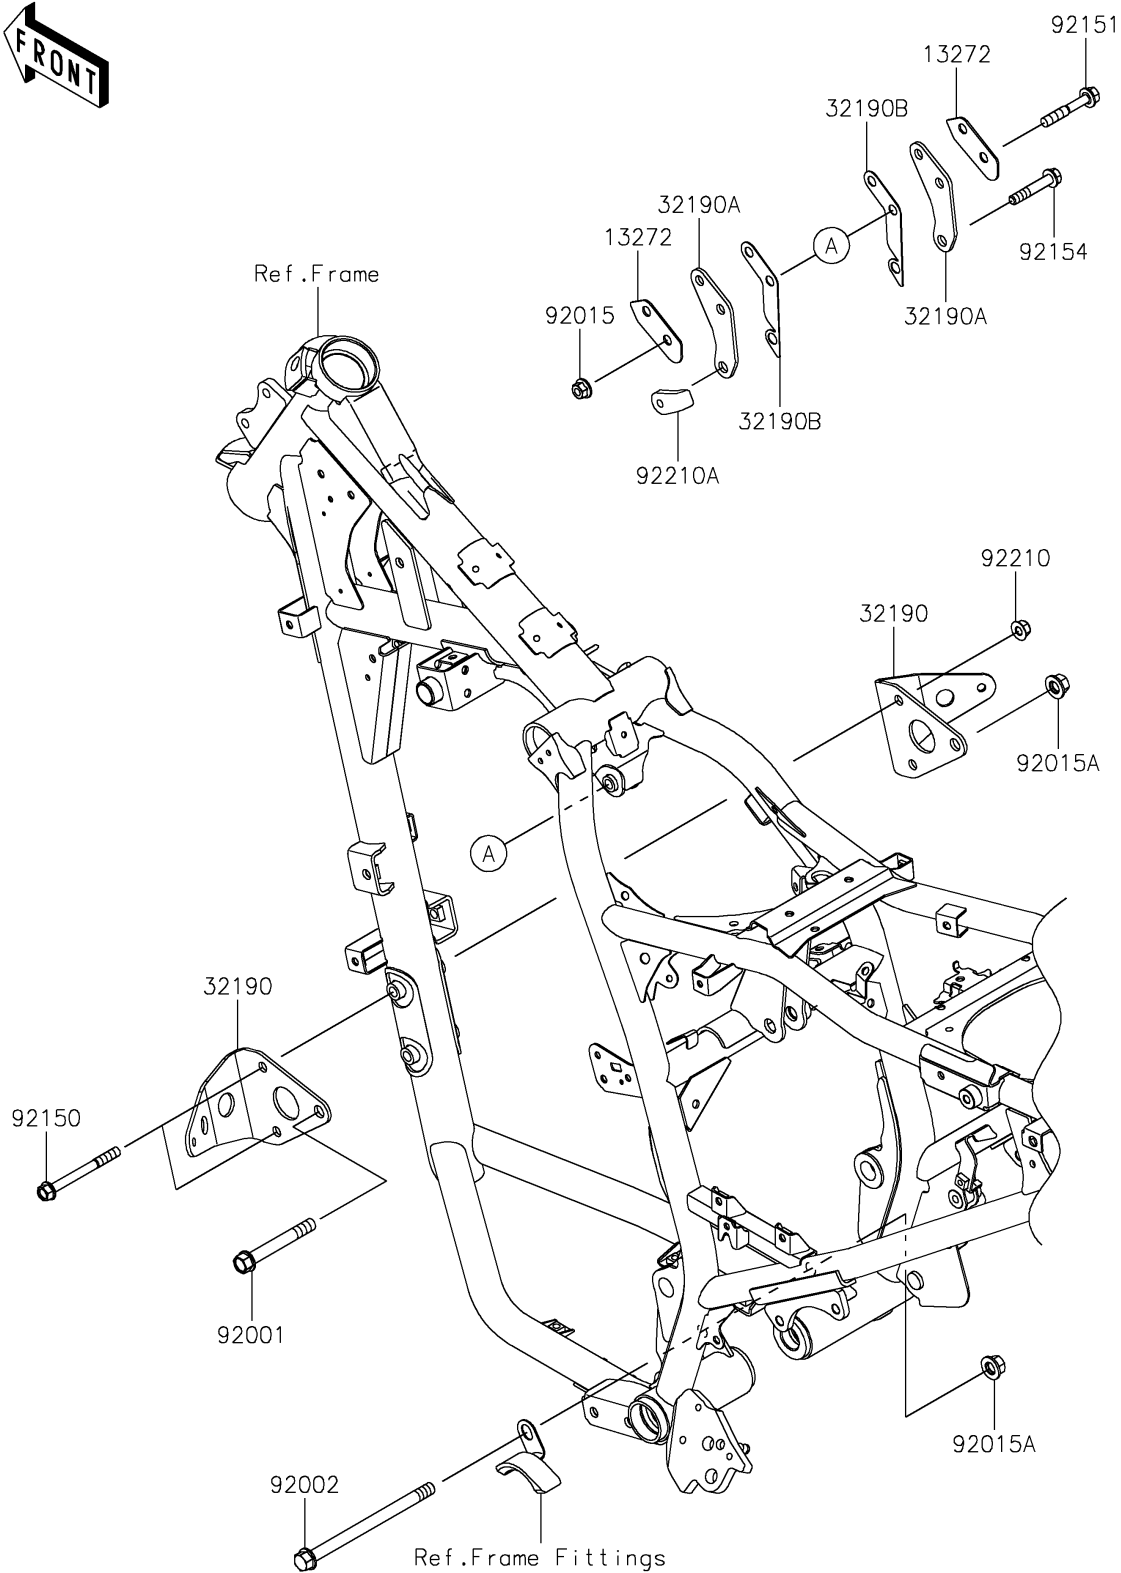

2024 KLR® 650

PARTS DIAGRAM

Engine Mount

F2122

2024 KLR[®] 650

PARTS LIST

Engine Mount

ITEM NAME

PART NUMBER

QUANTITY
