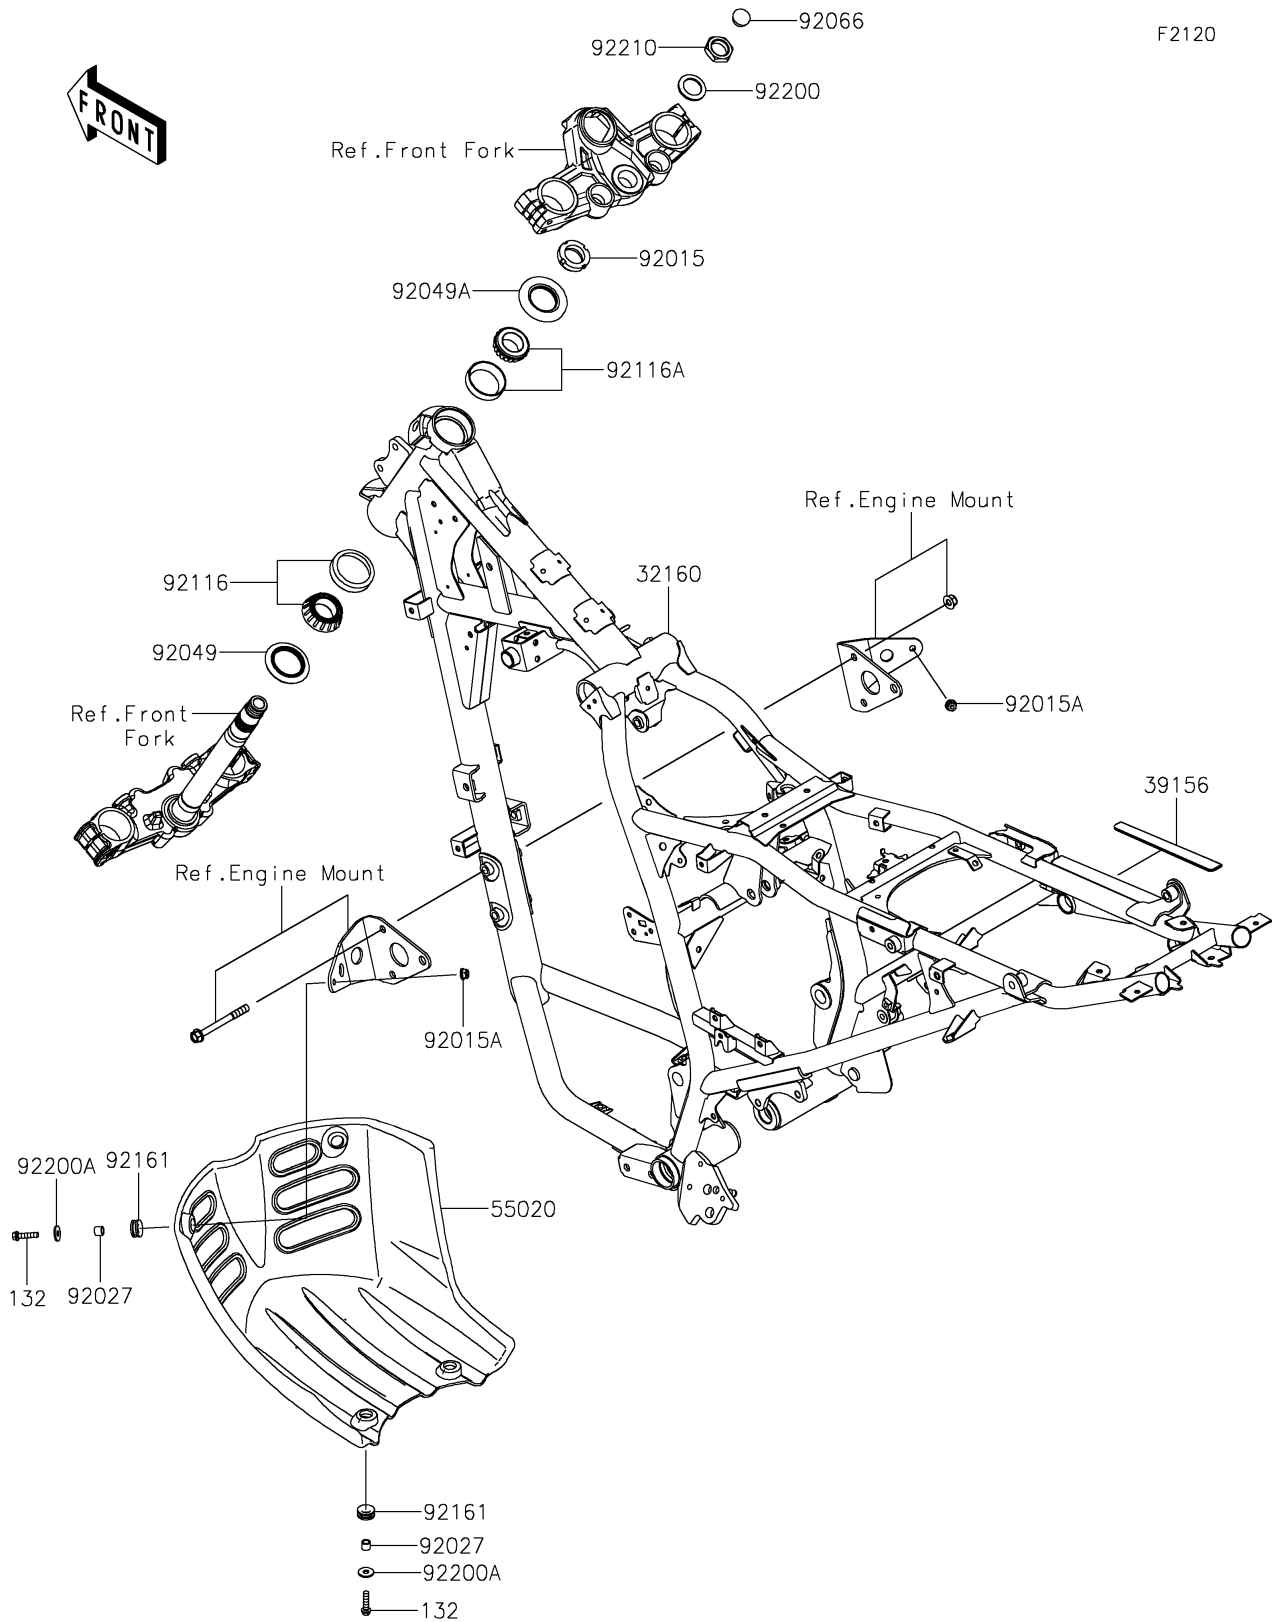

2024 KLR® 650

PARTS DIAGRAM

Frame

2024 KLR® 650

PARTS LIST

Frame

Kawasaki

Let the Good Times Roll®

ITEM NAME	PART NUMBER	QUANTITY
FRAME-COMP,F.S.BLACK (Ref # 32160)	32160-1906-18R	1
PAD,RH (Ref # 39156)	39156-2775	1
GUARD,ENGINE,F.BLACK (Ref # 55020)	55020-2372-6Z	1
NUT,25MM,T=12 (Ref # 92015)	92015-1546	1
NUT,LOCK,FLANGED,6MM (Ref # 92015A)	92015-1603	2
COLLAR,6.8X10X8.5 (Ref # 92027)	92027-129	4
SEAL-OIL,XMHE36X52X4J (Ref # 92049)	92049-1162	1
SEAL-OIL,STEERING STEM (Ref # 92049A)	92049-1214	1
PLUG (Ref # 92066)	92066-1306	1
BEARING-ROLLER,HR320/28XJ (Ref # 92116)	92116-1009	1
BEARING-ROLLER,HICAP 32005JR (Ref # 92116A)	92116-1052	1
DAMPER,10X20X8 (Ref # 92161)	92161-1828	4
WASHER,STEERING STEM (Ref # 92200)	92200-0517	1
WASHER,6.5X18X1.6 (Ref # 92200A)	92200-0766	4
NUT,STEERING STEM,22MM (Ref # 92210)	92210-1521	1
BOLT-FLANGED-SMALL,6X25 (Ref # 132)	132BB0625	4