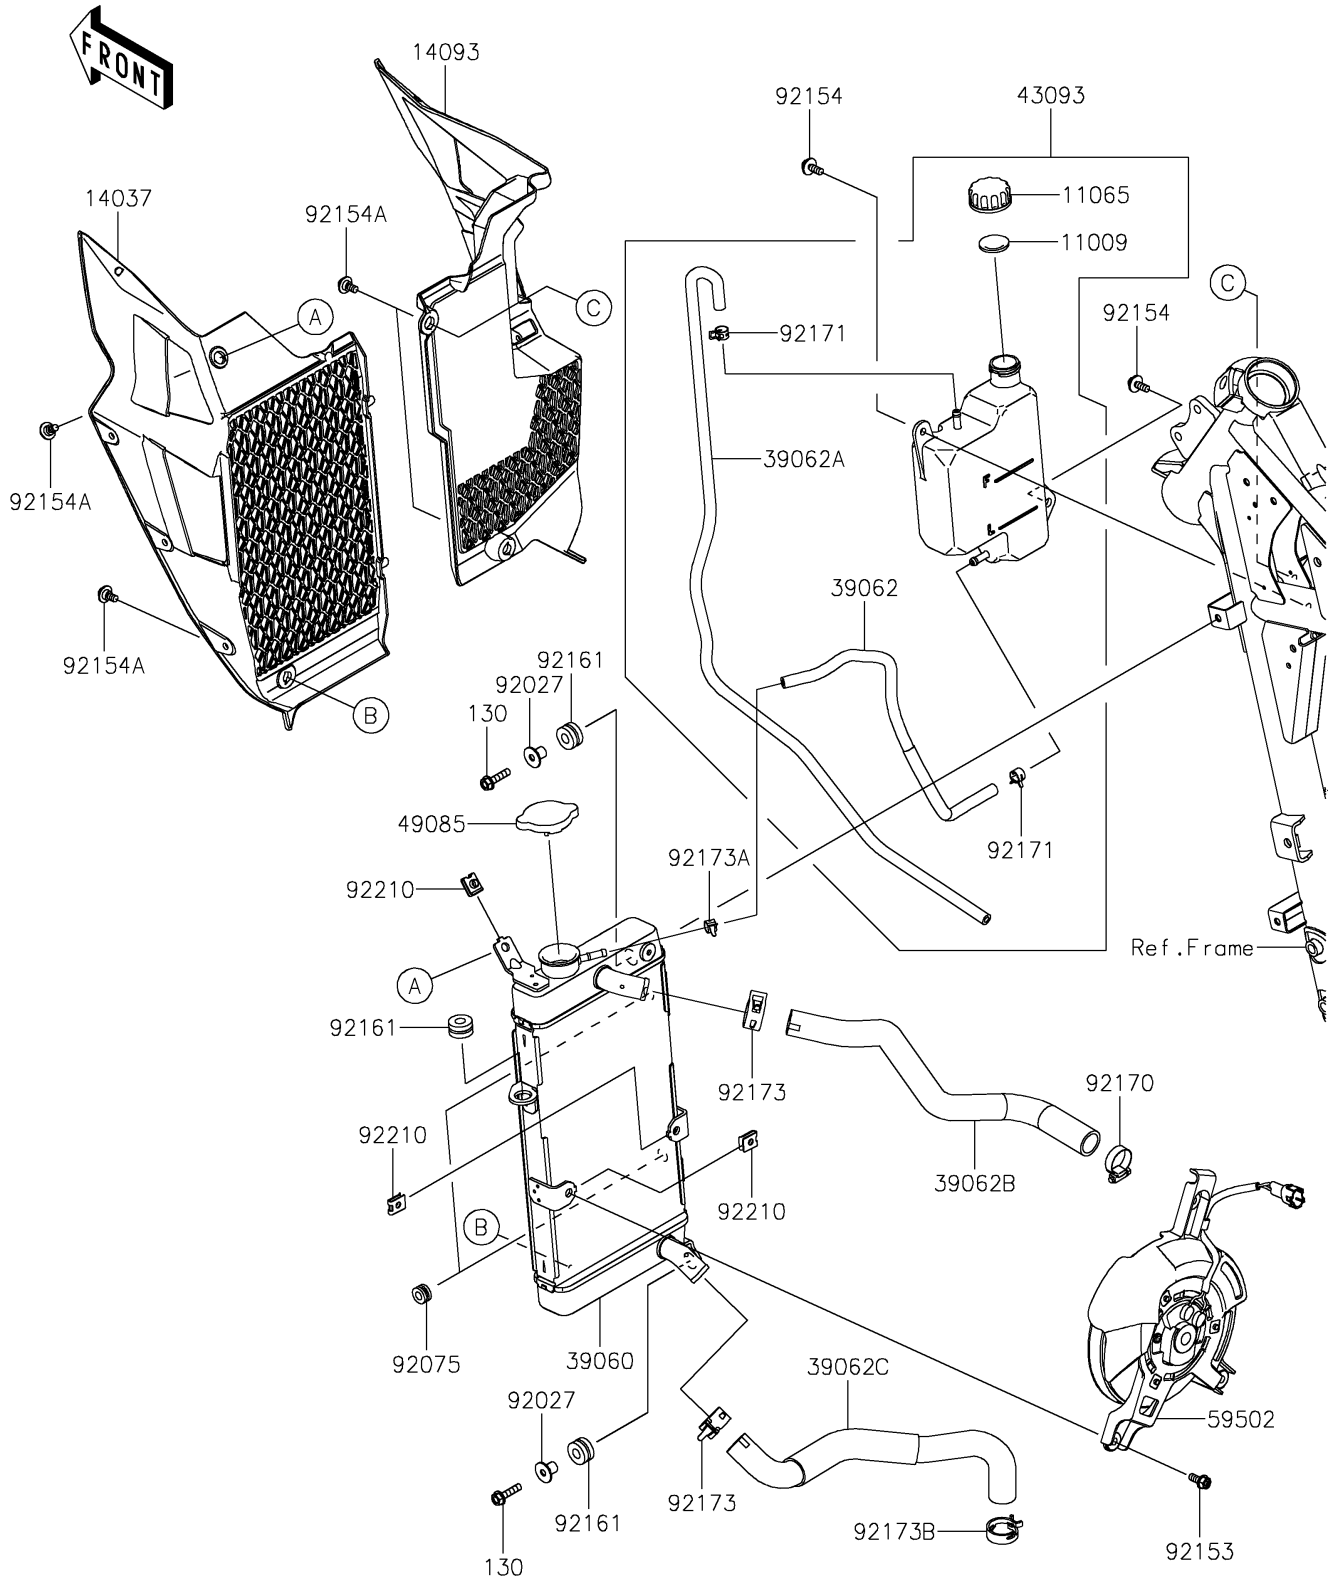

2025 KLR650

PARTS DIAGRAM

Radiator

E3032

2025 KLR650

PARTS LIST

Radiator

Kawasaki

Let the Good Times Roll®

ITEM NAME	PART NUMBER	QUANTITY
GASKET,RESERVOIR TANK CAP (Ref # 11009)	11009-1145	1
CAP (Ref # 11065)	11065-0969	1
SCREEN,RADIATOR (Ref # 14037)	14037-0821	1
COVER,RH (Ref # 14093)	14093-1070	1
RADIATOR (Ref # 39060)	39060-0744	1
HOSE-COOLING,RAD-RESERVOIR (Ref # 39062)	39062-0922	1
HOSE-COOLING,OVERFLOW (Ref # 39062A)	39062-0923	1
HOSE-COOLING,HEAD-RADIATOR (Ref # 39062B)	39062-0924	1
HOSE-COOLING,W/PUMP-RADIATOR (Ref # 39062C)	39062-0925	1
RESERVOIR-ASSY-TANK (Ref # 43093)	43093-0010	1
CAP-ASSY-PRESSURE (Ref # 49085)	49085-0006	1
FAN-ASSY (Ref # 59502)	59502-0632	1
COLLAR,6.5X10X14.1 (Ref # 92027)	92027-1183	2
DAMPER (Ref # 92075)	92075-1912	2
BOLT (Ref # 92153)	92153-0531	3
BOLT,6X16 (Ref # 92154)	92154-0391	2
BOLT,FLANGED,6X9 (Ref # 92154A)	92154-0546	4
DAMPER (Ref # 92161)	92161-1755	3
CLAMP,COOLING HOSE (Ref # 92170)	92170-1033	1
CLAMP,10.5X8X0.7 (Ref # 92171)	92171-1992	2
CLAMP (Ref # 92173)	92173-1567	2
CLAMP (Ref # 92173A)	92173-2425	1
CLAMP (Ref # 92173B)	92173-2459	1
NUT (Ref # 92210)	92210-1323	3
BOLT-FLANGED,6X25 (Ref # 130)	130BA0625	2