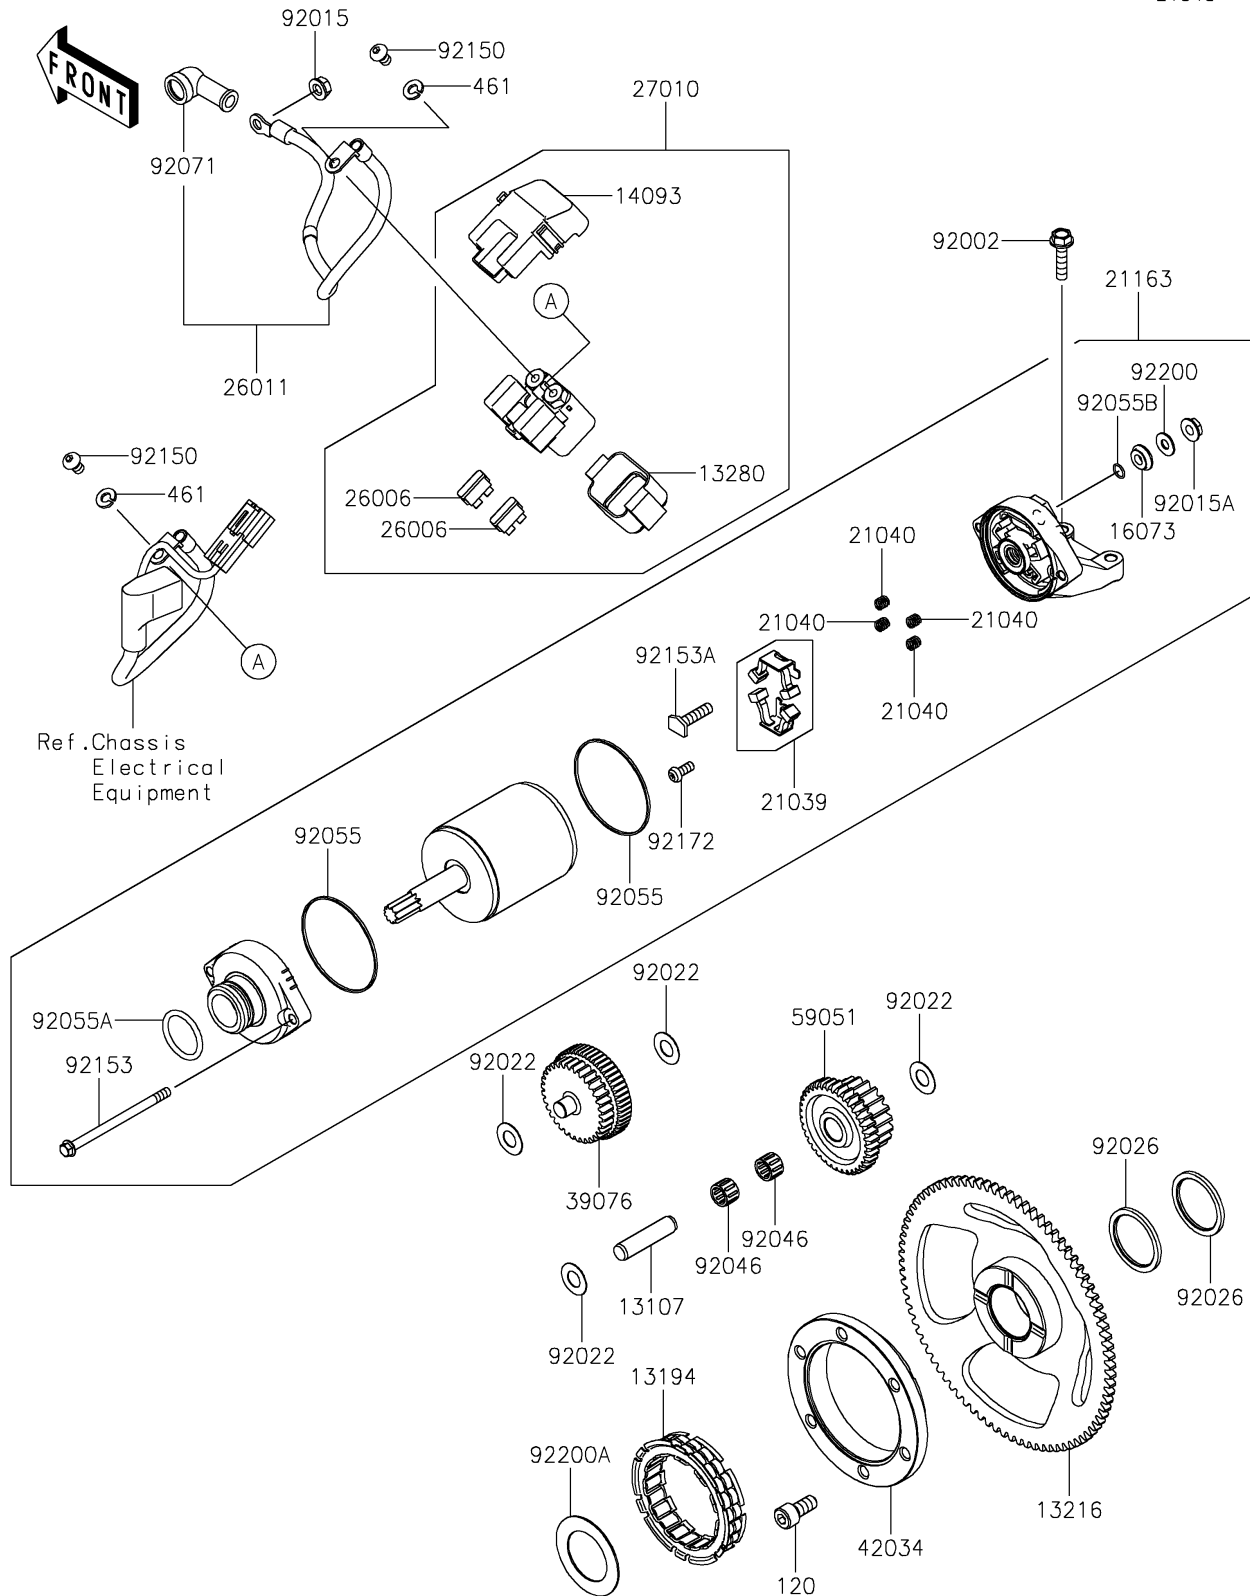

2024 KLR[®] 650

PARTS DIAGRAM

Starter Motor

E1840

2024 KLR[®] 650

PARTS LIST

Starter Motor

Kawasaki

Let the Good Times Roll[®]

ITEM NAME

PART NUMBER

QUANTITY
