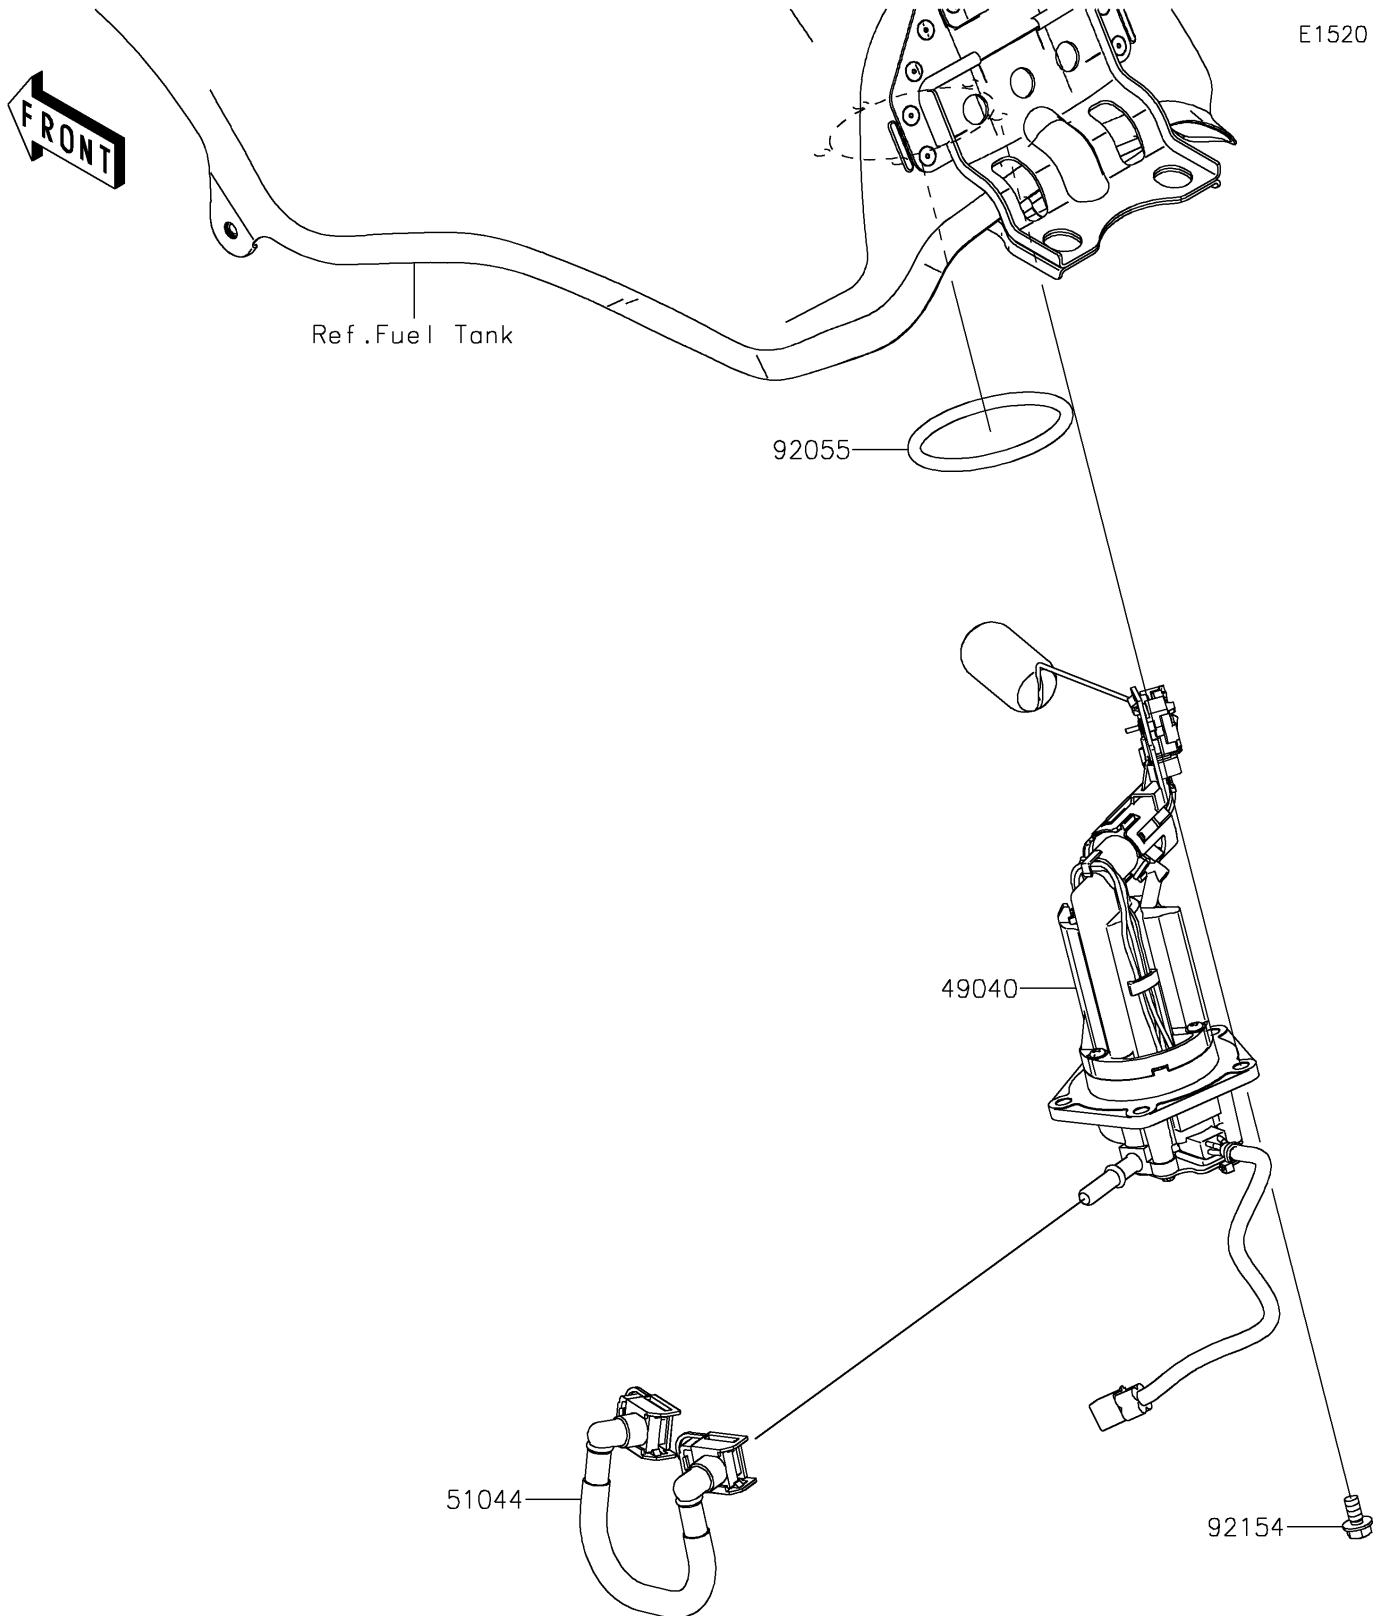

2024 KLR® 650

PARTS DIAGRAM

Fuel Pump