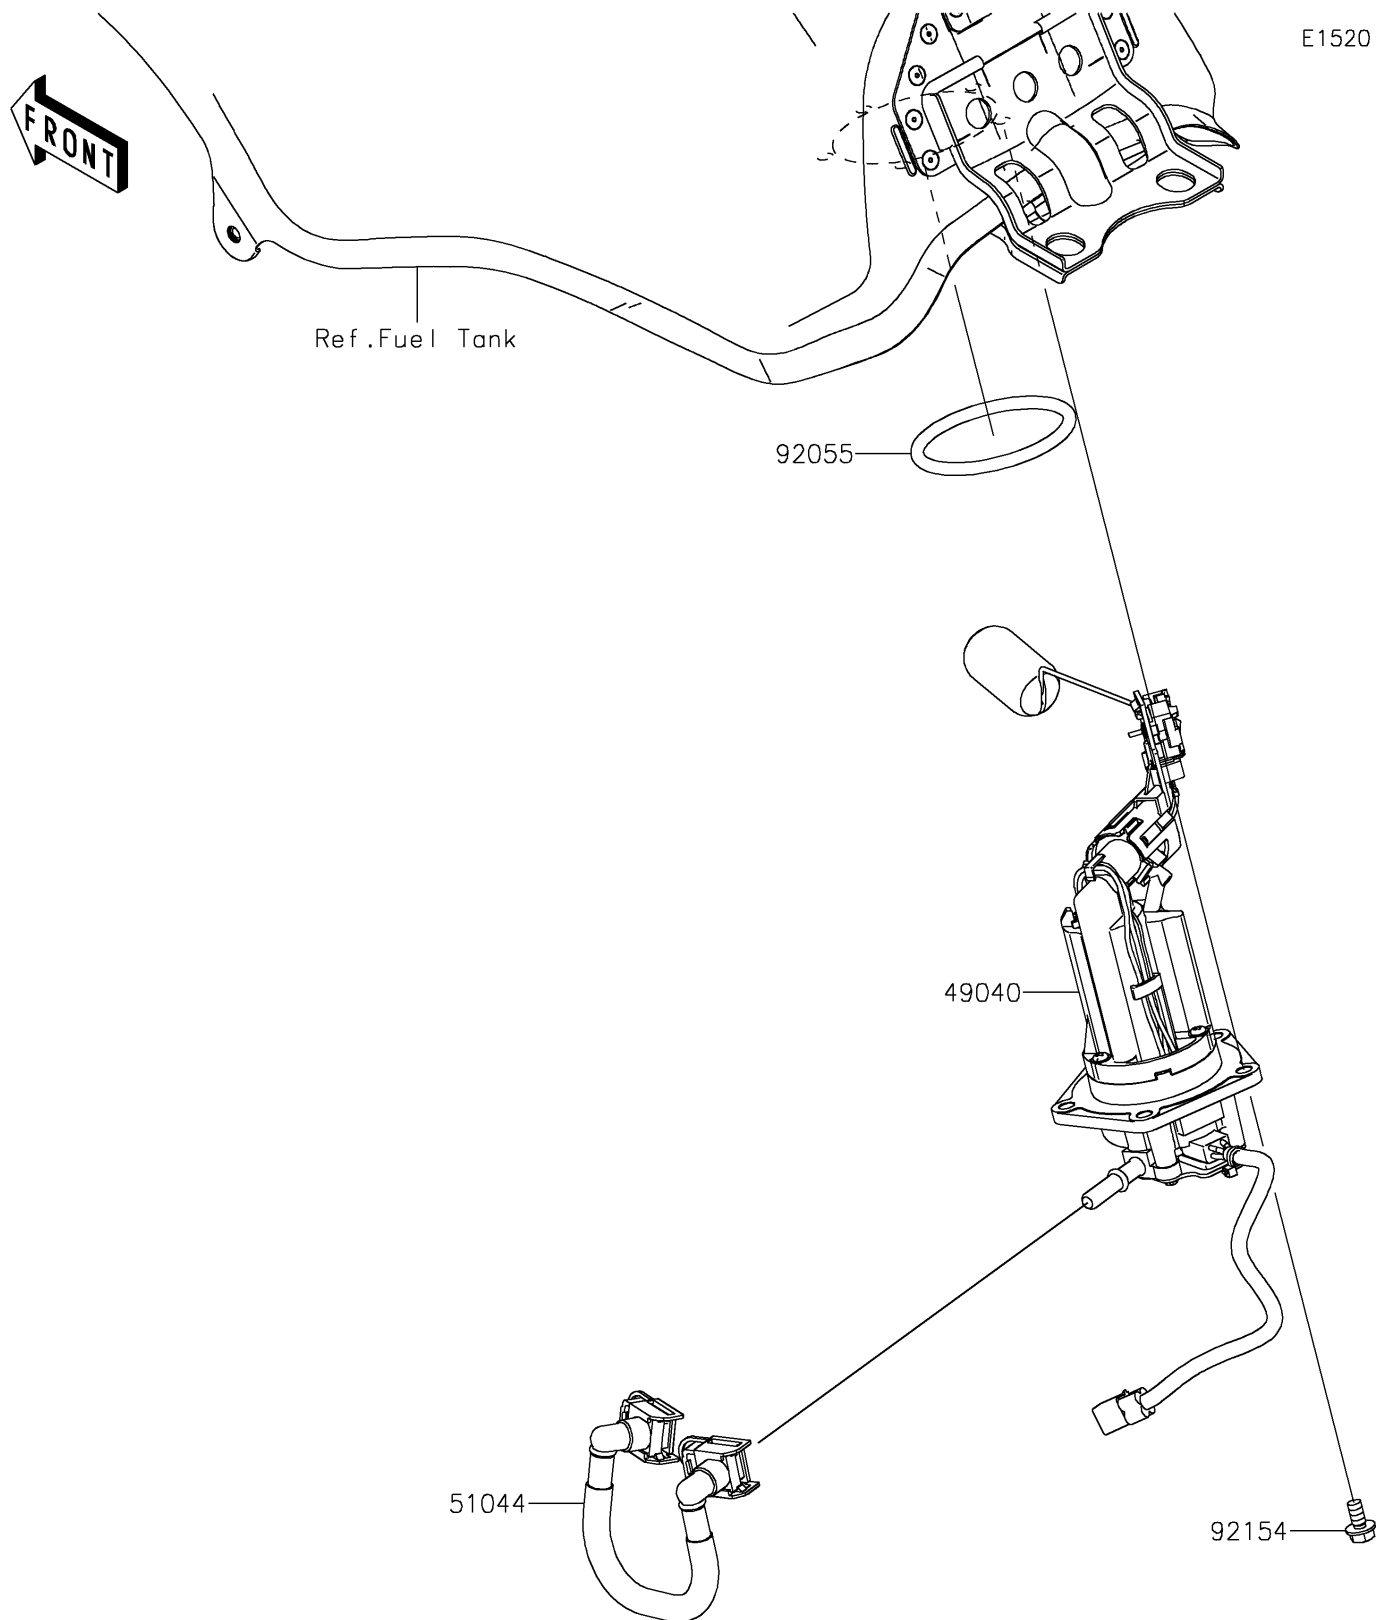

2023 KLR® 650

PARTS DIAGRAM

Fuel Pump

Kawasaki

Let the Good Times Roll®