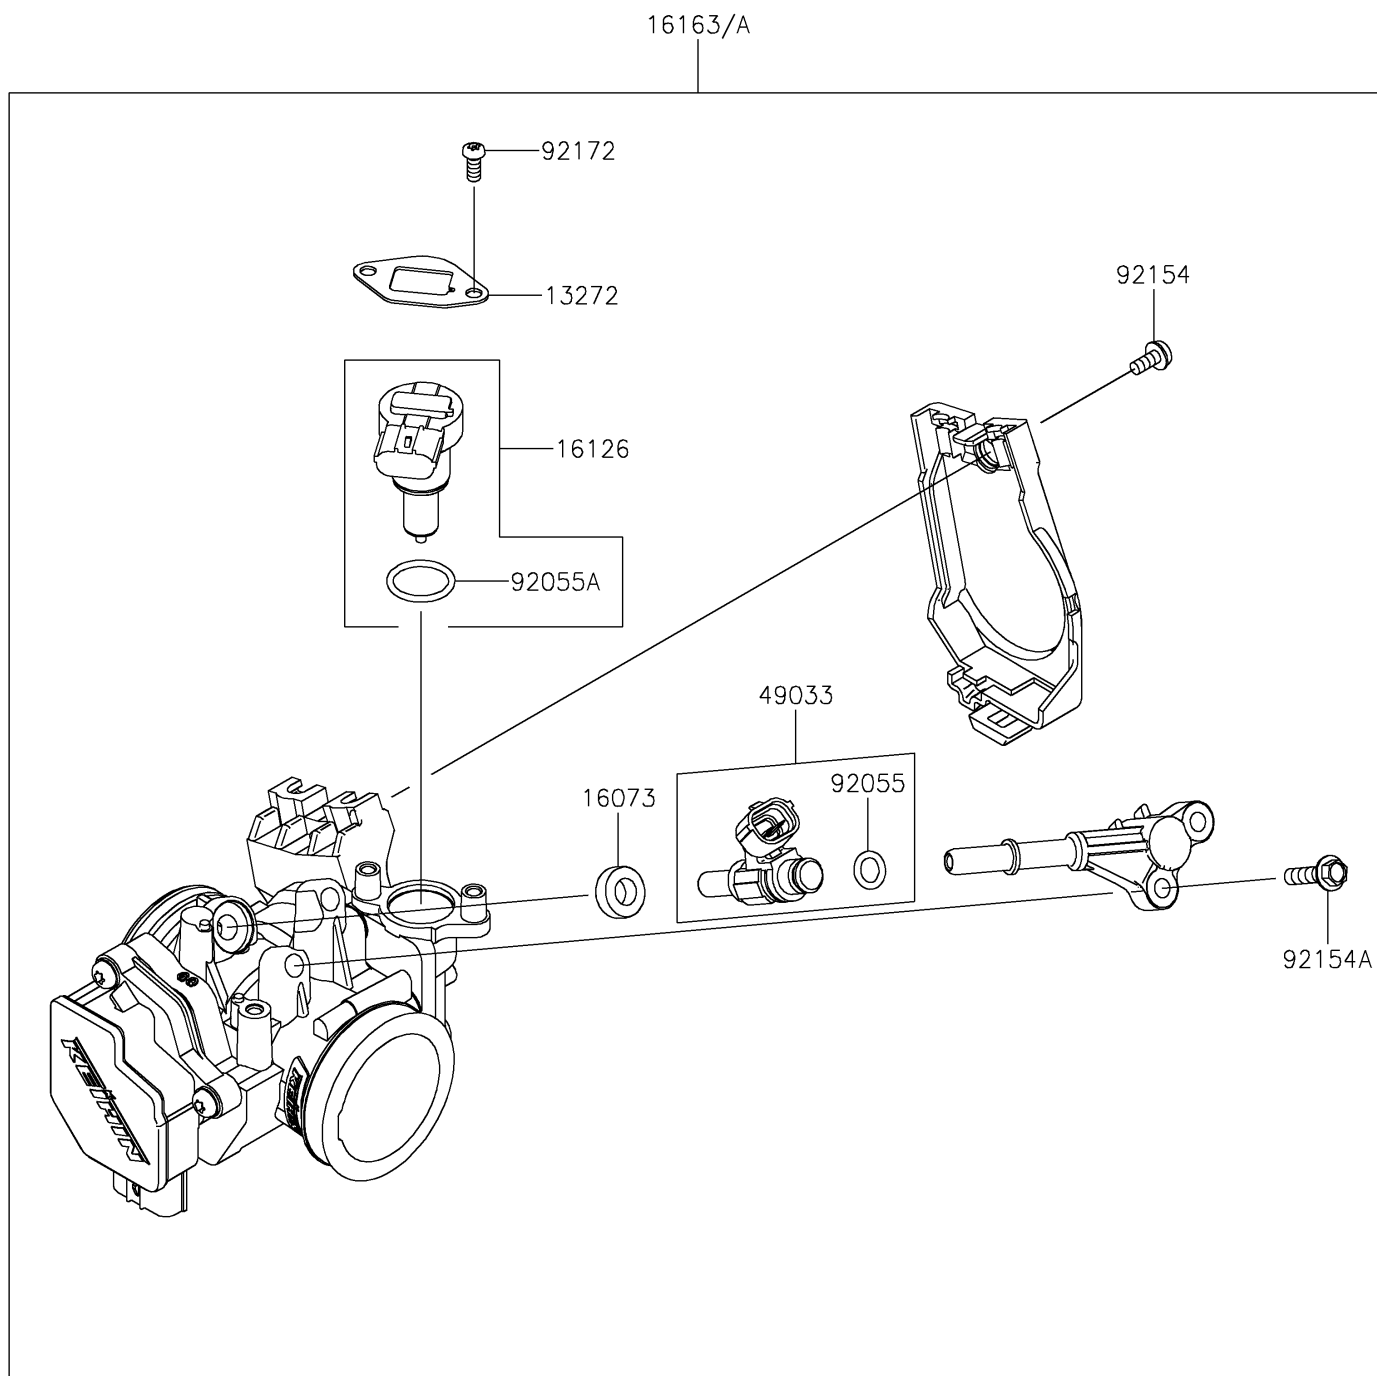

2024 KLR[®] 650

PARTS DIAGRAM

Throttle

E1510

2024 KLR® 650

PARTS LIST

Throttle

| ITEM NAME | PART NUMBER | QUANTITY |
|---------------------------------------|-------------|----------|
| PLATE (Ref # 13272) | 13272-1862 | 1 |
| INSULATOR (Ref # 16073) | 16073-0129 | 1 |
| VALVE,ISC (Ref # 16126) | 16126-0768 | 1 |
| THROTTLE-ASSY (Ref # 16163) | 16163-1244 | 1 |
| THROTTLE-ASSY (Ref # 16163A) | 16163-1248 | 1 |
| NOZZLE-INJECTION (Ref # 49033) | 49033-0578 | 1 |
| RING-O,INJECTION NOZZLE (Ref # 92055) | 92055-0124 | 1 |
| RING-O (Ref # 92055A) | 92055-0826 | 1 |
| BOLT (Ref # 92154) | 92154-0133 | 1 |
| BOLT,FLANGED,5X20 (Ref # 92154A) | 92154-1559 | 2 |
| SCREW,TORX (Ref # 92172) | 92172-0903 | 2 |