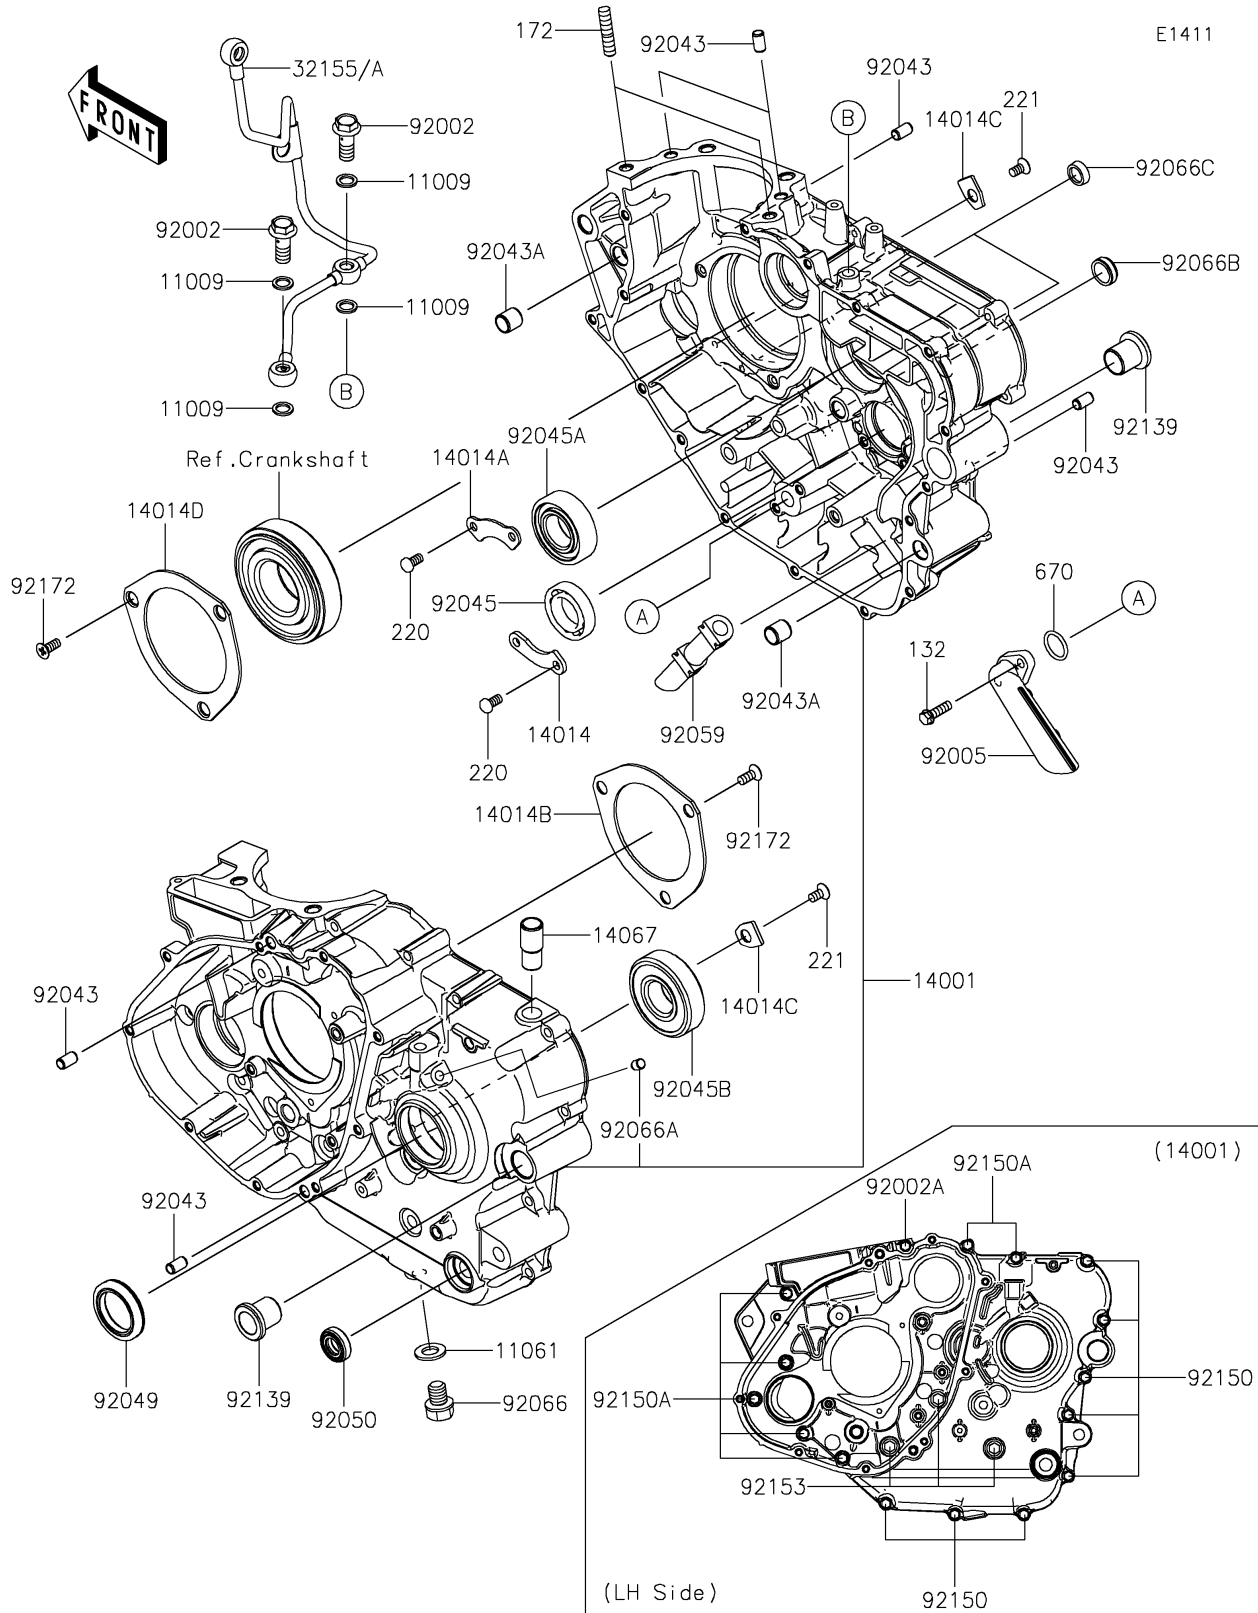

2024 KLR[®] 650

PARTS DIAGRAM

Crankcase

2024 KLR[®] 650

PARTS LIST

Crankcase

Kawasaki

Let the Good Times Roll[®]

ITEM NAME

PART NUMBER

QUANTITY
