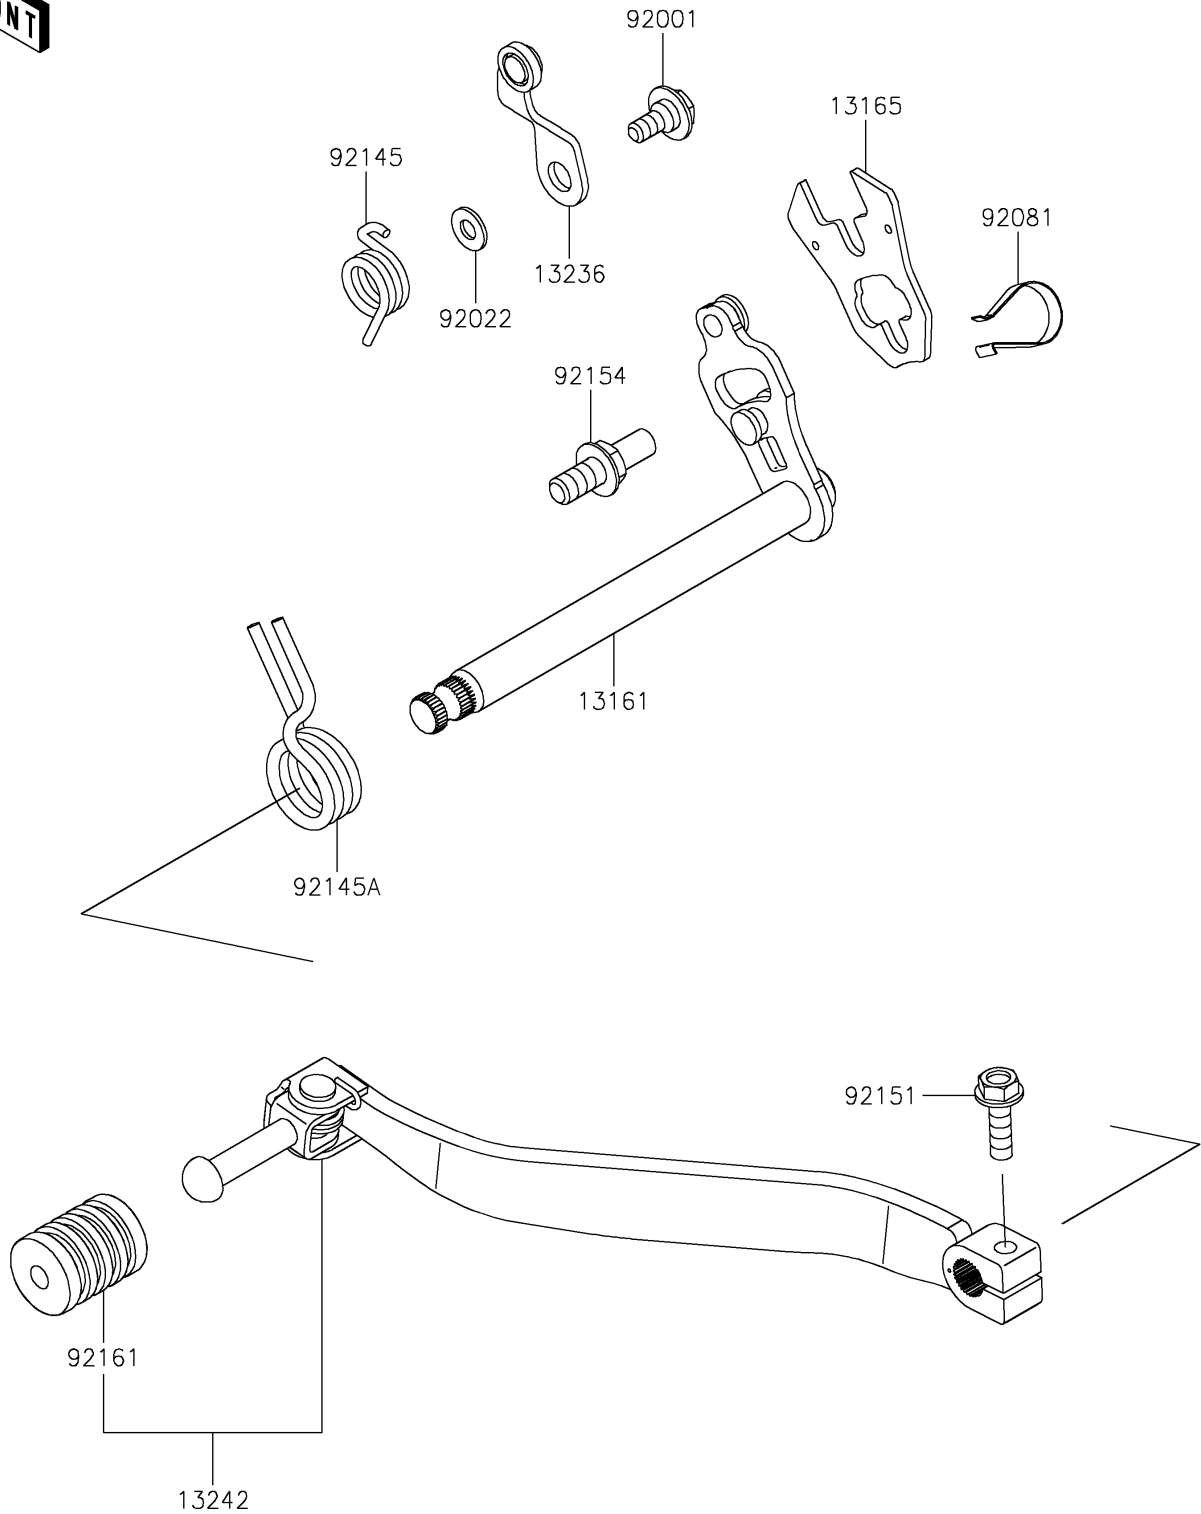

2024 KLR[®] 650

PARTS DIAGRAM

Gear Change Mechanism

E1370

2024 KLR[®] 650

PARTS LIST

Gear Change Mechanism

ITEM NAME	PART NUMBER	QUANTITY
-----------	-------------	----------
