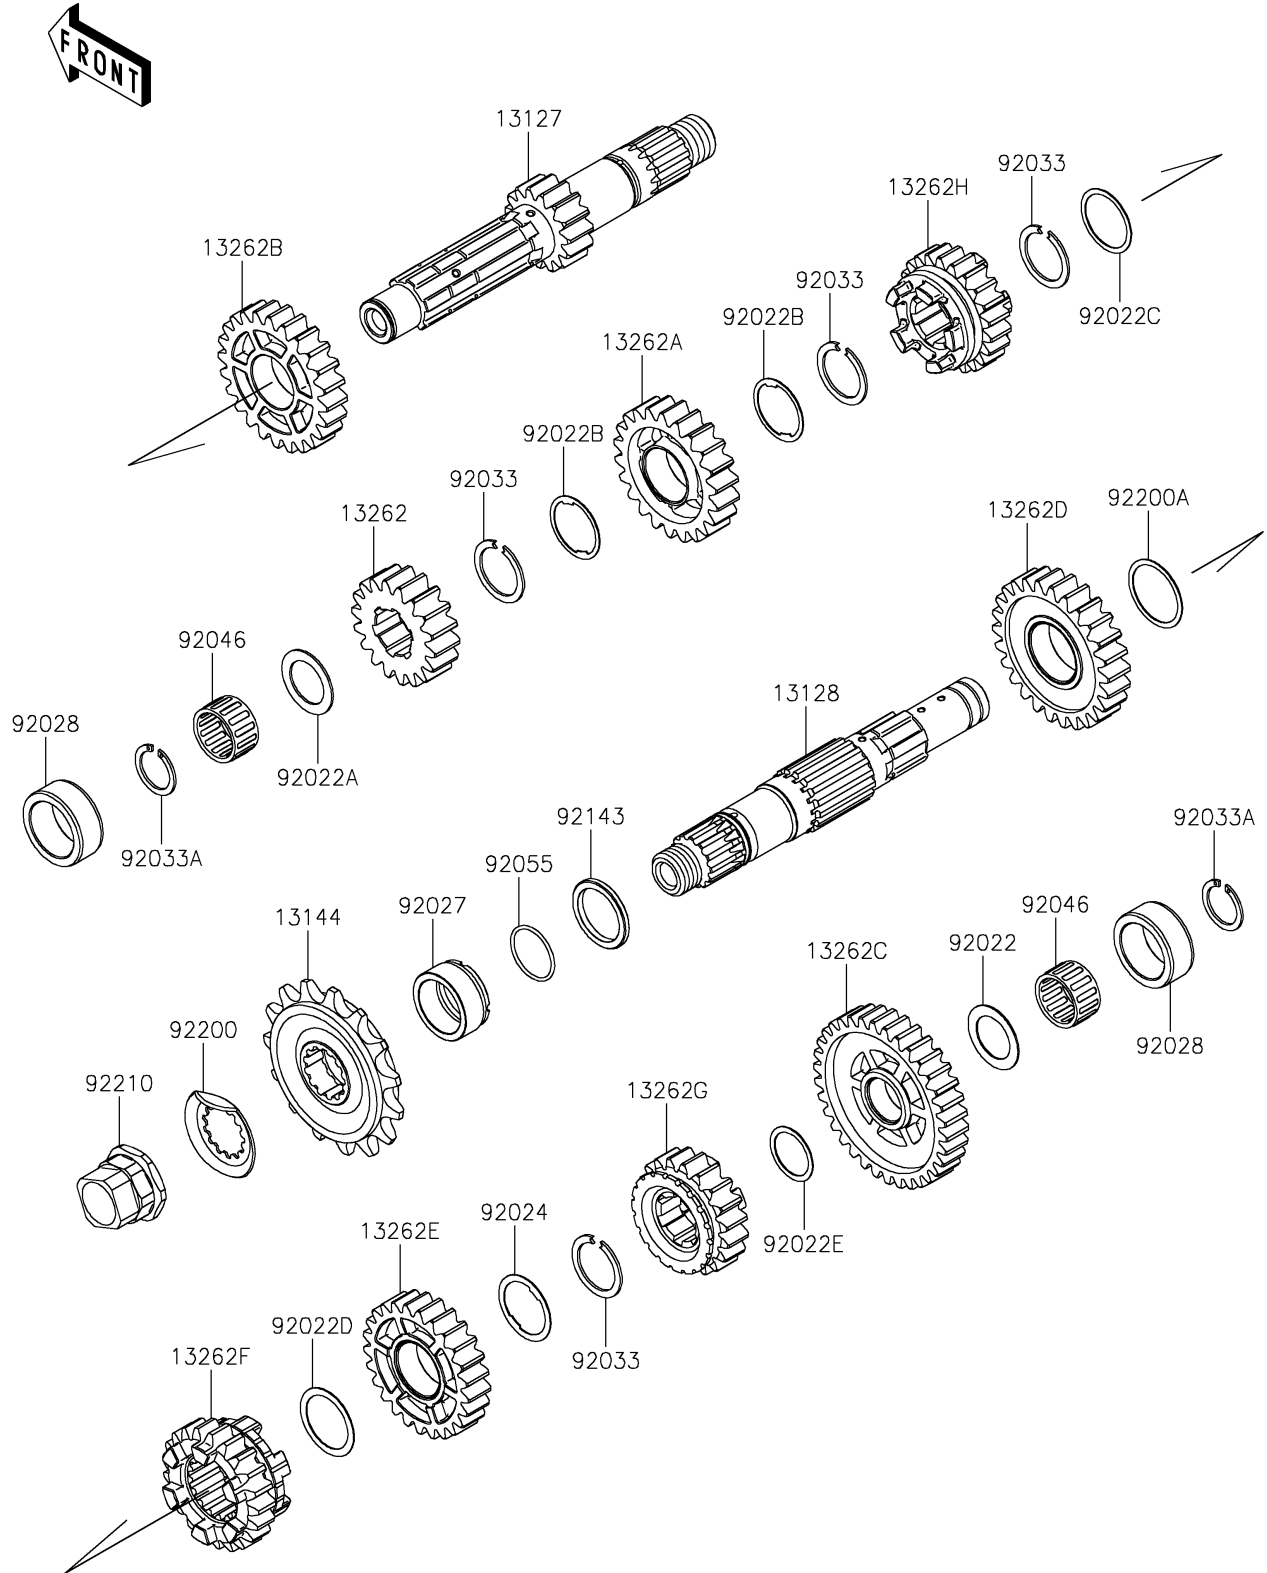

2024 KLR® 650

PARTS DIAGRAM

Transmission

E1361

2024 KLR[®] 650

PARTS LIST

Transmission

Kawasaki

Let the Good Times Roll[®]

ITEM NAME

PART NUMBER

QUANTITY
