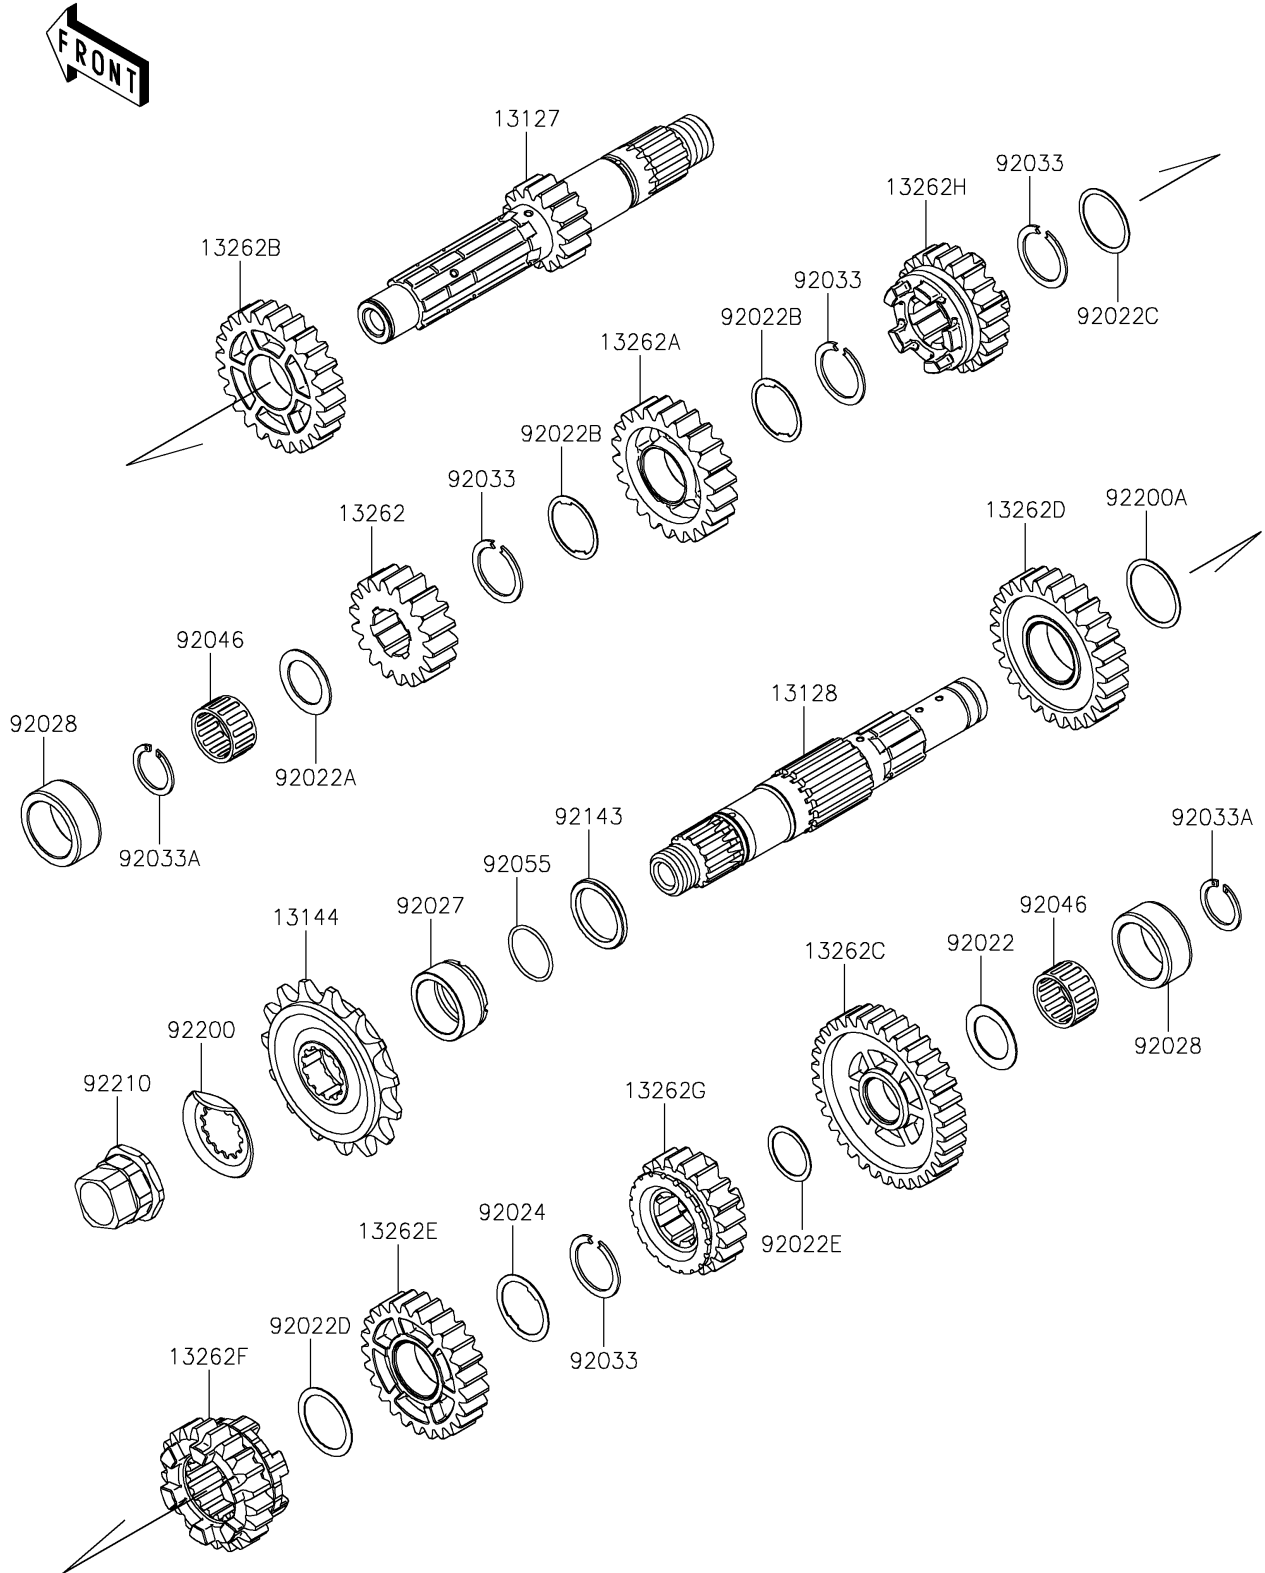

2023 KLR® 650

PARTS DIAGRAM

Transmission

E1361

2023 KLR[®] 650

PARTS LIST

Transmission

Kawasaki

Let the Good Times Roll[®]

ITEM NAME

PART NUMBER

QUANTITY
