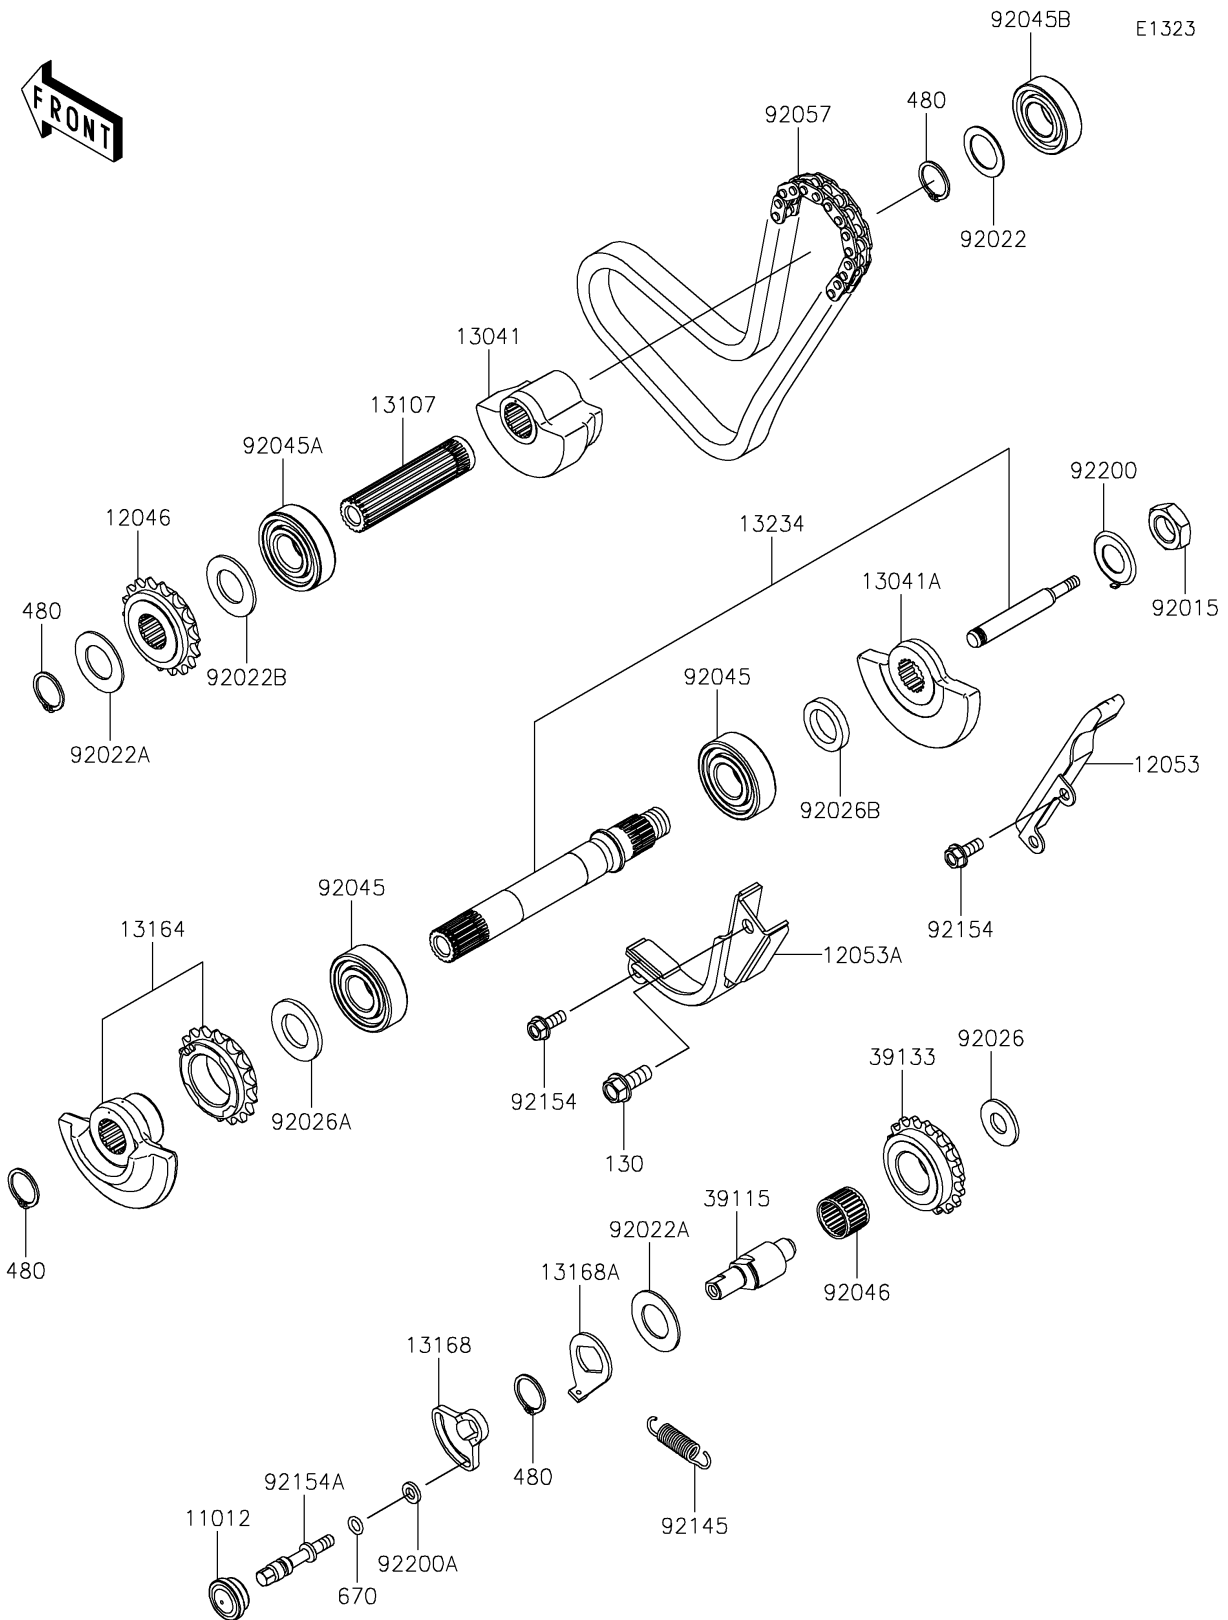

2024 KLR® 650

PARTS DIAGRAM

Balancer