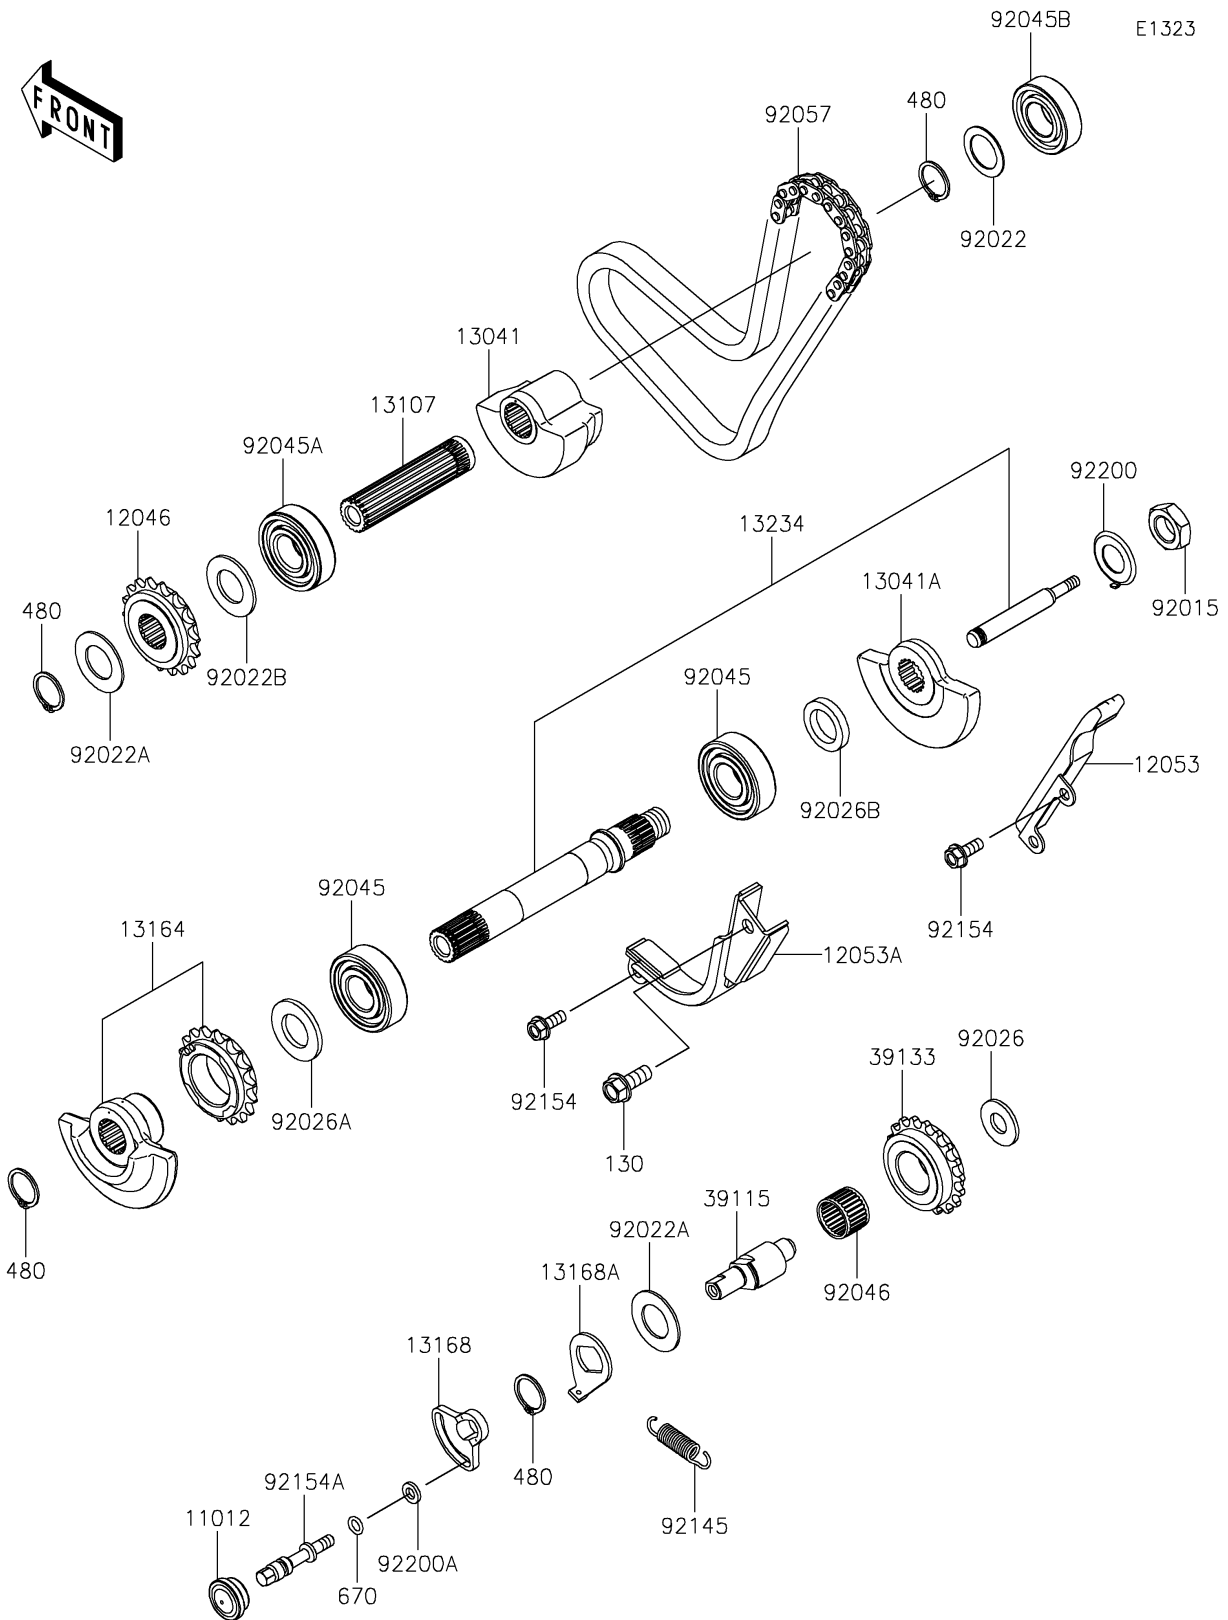

2024 KLR® 650

PARTS DIAGRAM

Balancer

2024 KLR[®] 650

PARTS LIST

Balancer

ITEM NAME	PART NUMBER	QUANTITY
CAP (Ref # 11012)	11012-1369	1
SPROCKET,BALANCER,18T (Ref # 12046)	12046-1165	1
GUIDE-CHAIN,RR (Ref # 12053)	12053-1111	1
GUIDE-CHAIN,FR (Ref # 12053A)	12053-1175	1
BALANCER,RR (Ref # 13041)	13041-0032	1
BALANCER,FR,RH (Ref # 13041A)	13041-0034	1
SHAFT,BALANCER,RR (Ref # 13107)	13107-1104	1
BALANCER-COMP,FR,LH (Ref # 13164)	13164-0002	1
LEVER,IDLER SHAFT (Ref # 13168)	13168-0184	1
LEVER (Ref # 13168A)	13168-0911	1
SHAFT-COMP,BALANCER,FR (Ref # 13234)	13234-0035	1
SHAFT-IDLER (Ref # 39115)	39115-0022	1
SPROCKET-IDLER,IDLER (Ref # 39133)	39133-1060	1
NUT,16MM (Ref # 92015)	92015-1477	1
WASHER,20.5X30X1,STEEL (Ref # 92022)	92022-112	1
WASHER,20.3X36X1.5 (Ref # 92022A)	92022-1489	2
WASHER,20.2X36X2 (Ref # 92022B)	92022-1880	1
SPACER,12.2X27X2.3 (Ref # 92026)	92026-0151	1
SPACER,20.2X36X3 (Ref # 92026A)	92026-0155	1
SPACER,20.2X30X5 (Ref # 92026B)	92026-1245	1
BEARING-BALL,20X47X14 (Ref # 92045)	92045-0070	2
BEARING-BALL (Ref # 92045A)	92045-0071	1
BEARING-BALL,20X42X12 (Ref # 92045B)	92045-0072	1
BEARING-NEEDLE (Ref # 92046)	92046-0640	1
CHAIN,BALANCER,BF06HX70L (Ref # 92057)	92057-0888	1
SPRING (Ref # 92145)	92145-0529	1
BOLT,FLANGED,6X16 (Ref # 92154)	92154-1428	3
BOLT,IDLER LEVER (Ref # 92154A)	92154-4358	1
WASHER (Ref # 92200)	92200-0558	1

2024 KLR[®] 650

PARTS LIST

Balancer

ITEM NAME	PART NUMBER	QUANTITY
WASHER,6.5X12X2.0 (Ref # 92200A)	92200-1263	1
BOLT-FLANGED,8X20 (Ref # 130)	130CA0820	1
CIRCLIP-TYPE-C,20MM (Ref # 480)	480J2000	4
O RING,7MM (Ref # 670)	670B1507	1