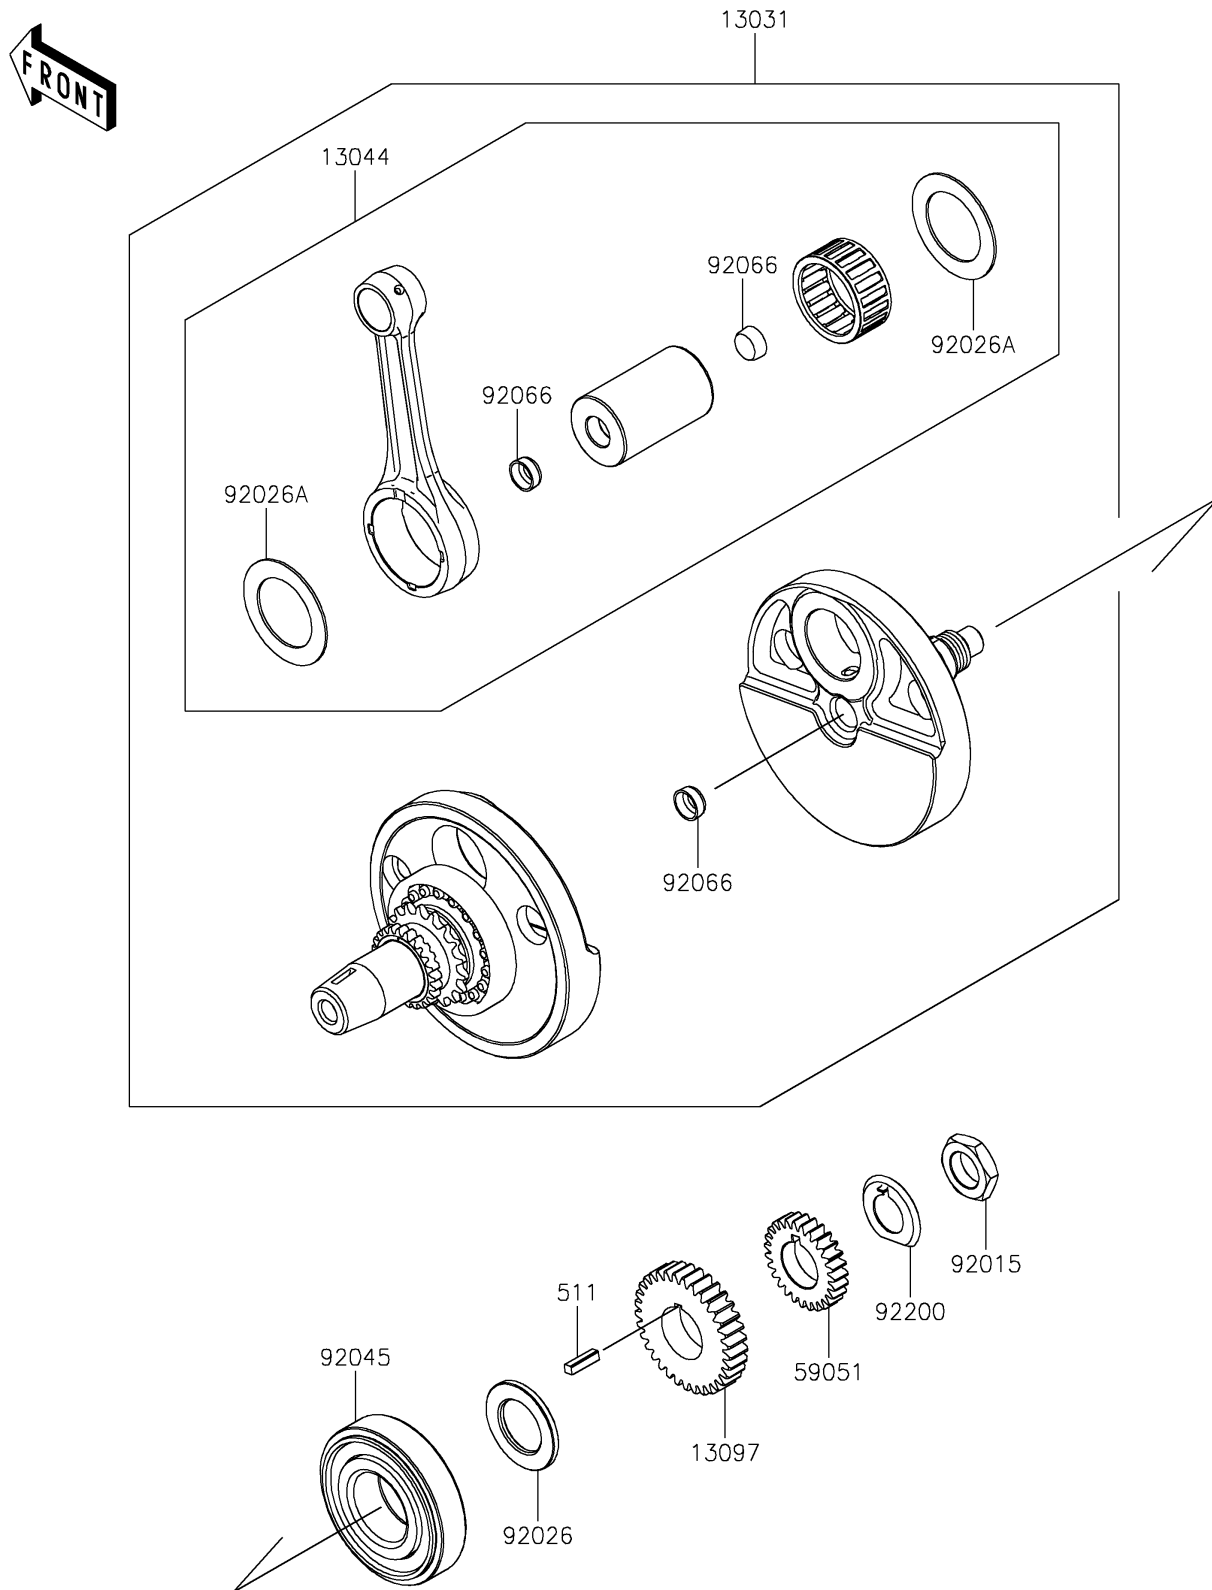

2024 KLR[®] 650

PARTS DIAGRAM

Crankshaft

E1321

2024 KLR[®] 650

PARTS LIST

Crankshaft

Kawasaki

Let the Good Times Roll[®]

ITEM NAME

PART NUMBER

QUANTITY
