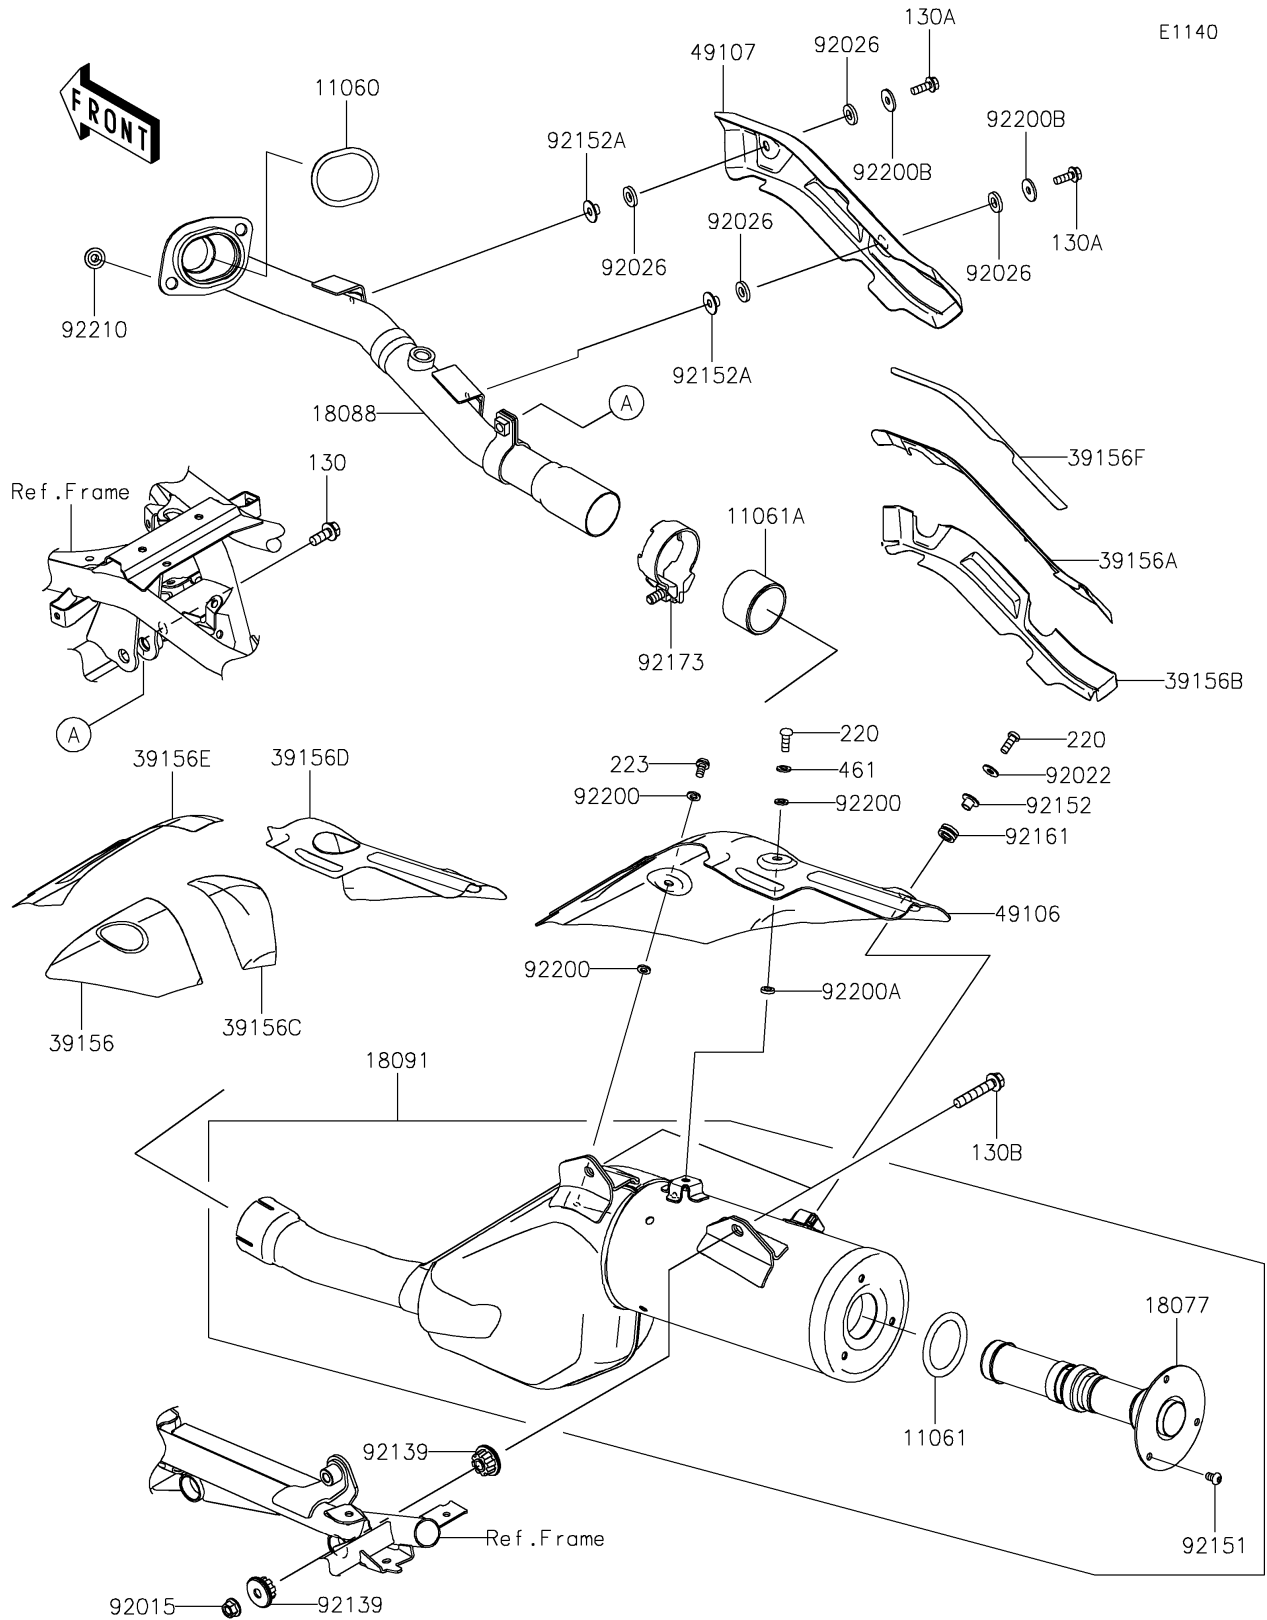

2024 KLR® 650

PARTS DIAGRAM

Muffler(s)

2024 KLR[®] 650

PARTS LIST

Muffler(s)

Kawasaki

Let the Good Times Roll[®]

ITEM NAME

PART NUMBER

QUANTITY
