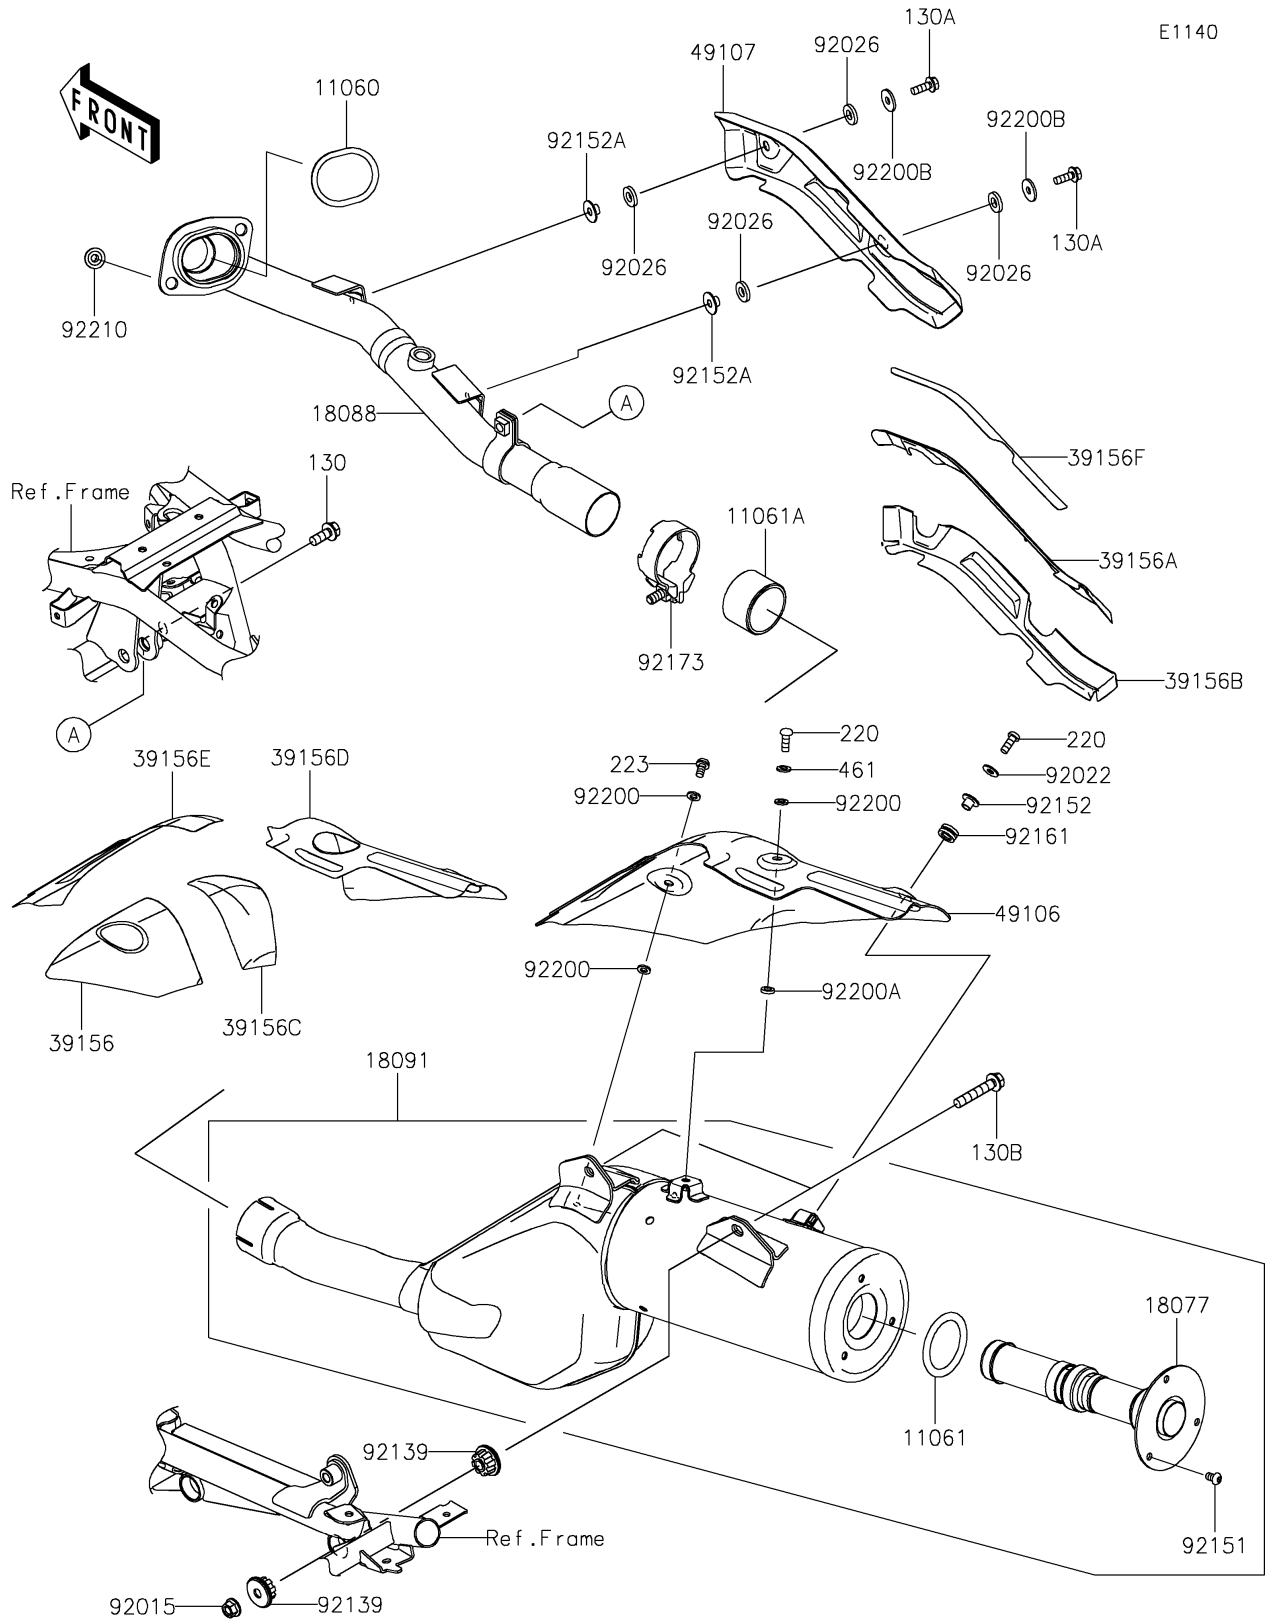

2024 KLR® 650

PARTS DIAGRAM

Muffler(s)

2024 KLR[®] 650

PARTS LIST

Muffler(s)

ITEM NAME	PART NUMBER	QUANTITY
GASKET,EXHAUST PIPE HOLDER (Ref # 11060)	11060-1108	1
GASKET (Ref # 11061)	11061-1345	1
GASKET,EXHAUST PIPE CONNECTING (Ref # 11061A)	11061-1411	1
ARRESTER-SPARK (Ref # 18077)	18077-0050	1
PIPE-EXHAUST (Ref # 18088)	18088-1665	1
BODY-COMP-MUFFLER (Ref # 18091)	18091-1268	1
PAD,MUFFLER COVER,FR (Ref # 39156)	39156-2693	1
PAD,EXHAUST PIPE COVER,CNT (Ref # 39156A)	39156-2698	1
PAD,EXHAUST PIPE COVER,LWR (Ref # 39156B)	39156-2699	1
PAD,MUFFLER COVER,CNT (Ref # 39156C)	39156-2738	1
PAD,MUFFLER COVER,RR (Ref # 39156D)	39156-2773	1
PAD,MUFFLER COVER,UPP (Ref # 39156E)	39156-2774	1
PAD,EXHAUST PIPE COVER,UPP (Ref # 39156F)	39156-2798	1
COVER-MUFFLER (Ref # 49106)	49106-0857	1
COVER-EXHAUST PIPE (Ref # 49107)	49107-0849	1
NUT,8MM (Ref # 92015)	92015-1402	2
WASHER,6.2X15X1.2 (Ref # 92022)	92022-2373	1
SPACER,8.7X18X3 (Ref # 92026)	92026-0919	4
BUSHING (Ref # 92139)	92139-1116	4
BOLT,SOCKET,6X10 (Ref # 92151)	92151-1449	3
COLLAR (Ref # 92152)	92152-2837	1
COLLAR (Ref # 92152A)	92152-2862	2
DAMPER (Ref # 92161)	92161-2434	1
CLAMP (Ref # 92173)	92173-2463	1
WASHER,6.2X11.5X1.5 (Ref # 92200)	92200-2496	3
WASHER,6.2X11.5X2.5 (Ref # 92200A)	92200-2511	1
WASHER,6.5X20X2 (Ref # 92200B)	92200-2529	2
NUT,8MM (Ref # 92210)	92210-1114	2
BOLT-FLANGED,8X20 (Ref # 130)	130BD0820	1

2024 KLR[®] 650

PARTS LIST

Muffler(s)

ITEM NAME	PART NUMBER	QUANTITY
BOLT-FLANGED,6X18 (Ref # 130A)	130CB0618	2
BOLT-FLANGED (Ref # 130B)	130CC0845	2
SCREW-PAN-CROS,6X16 (Ref # 220)	220AB0616	2
SCREW-PAN-WS-CROS,6X12 (Ref # 223)	223AB0612	1
WASHER-SPRING,6MM (Ref # 461)	461DB0600	1