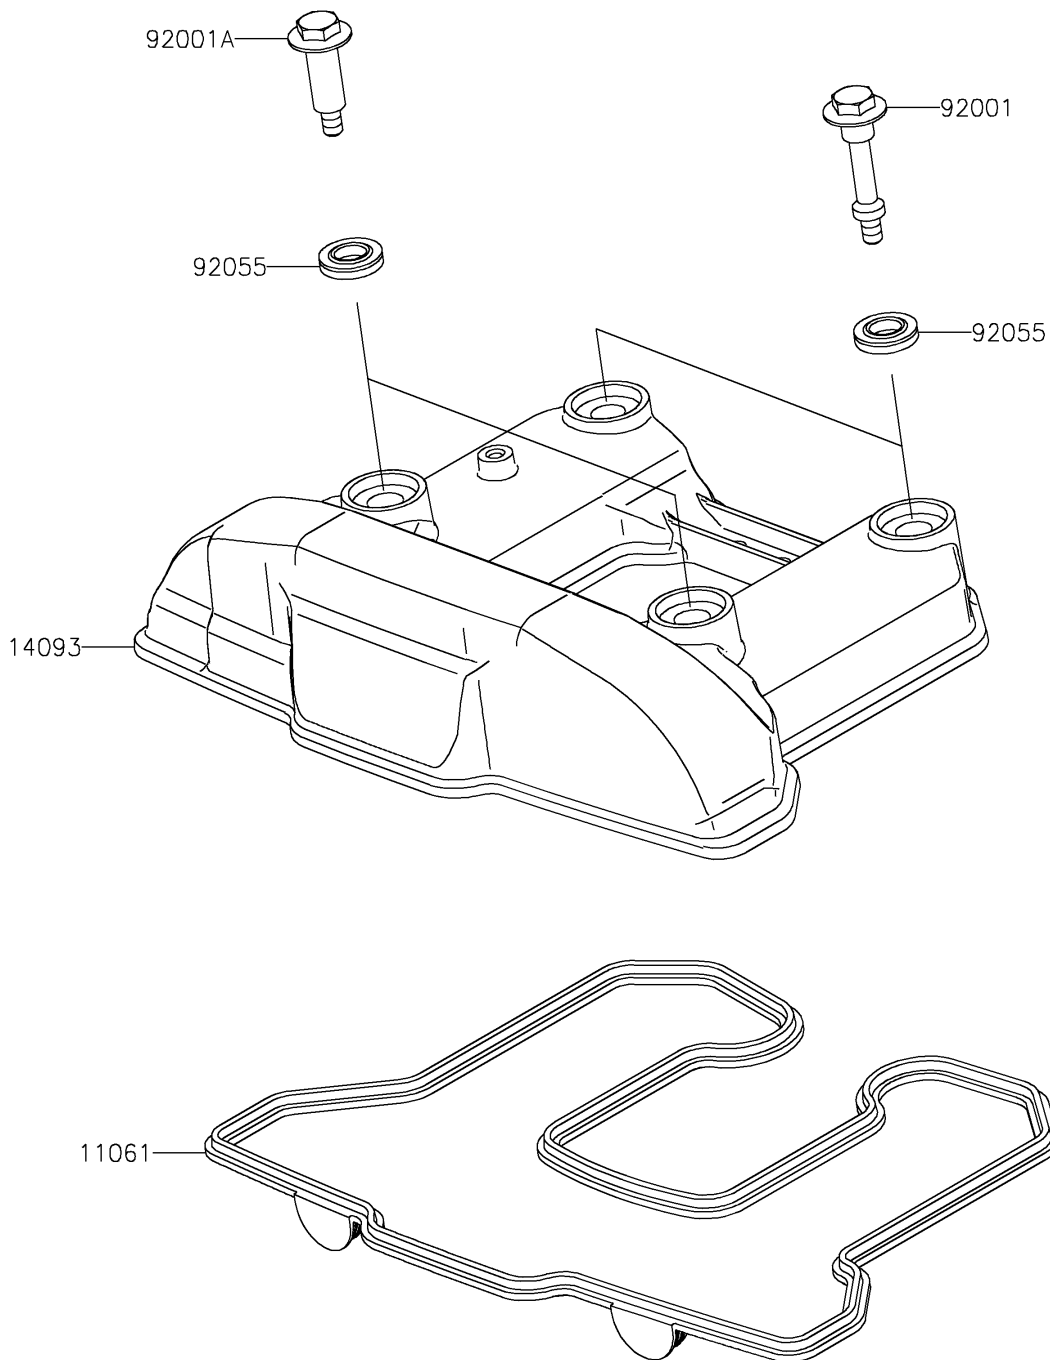

2024 KLR[®] 650

PARTS DIAGRAM

Cylinder Head Cover

E1112

2024 KLR[®] 650

PARTS LIST

Cylinder Head Cover

ITEM NAME	PART NUMBER	QUANTITY
-----------	-------------	----------
