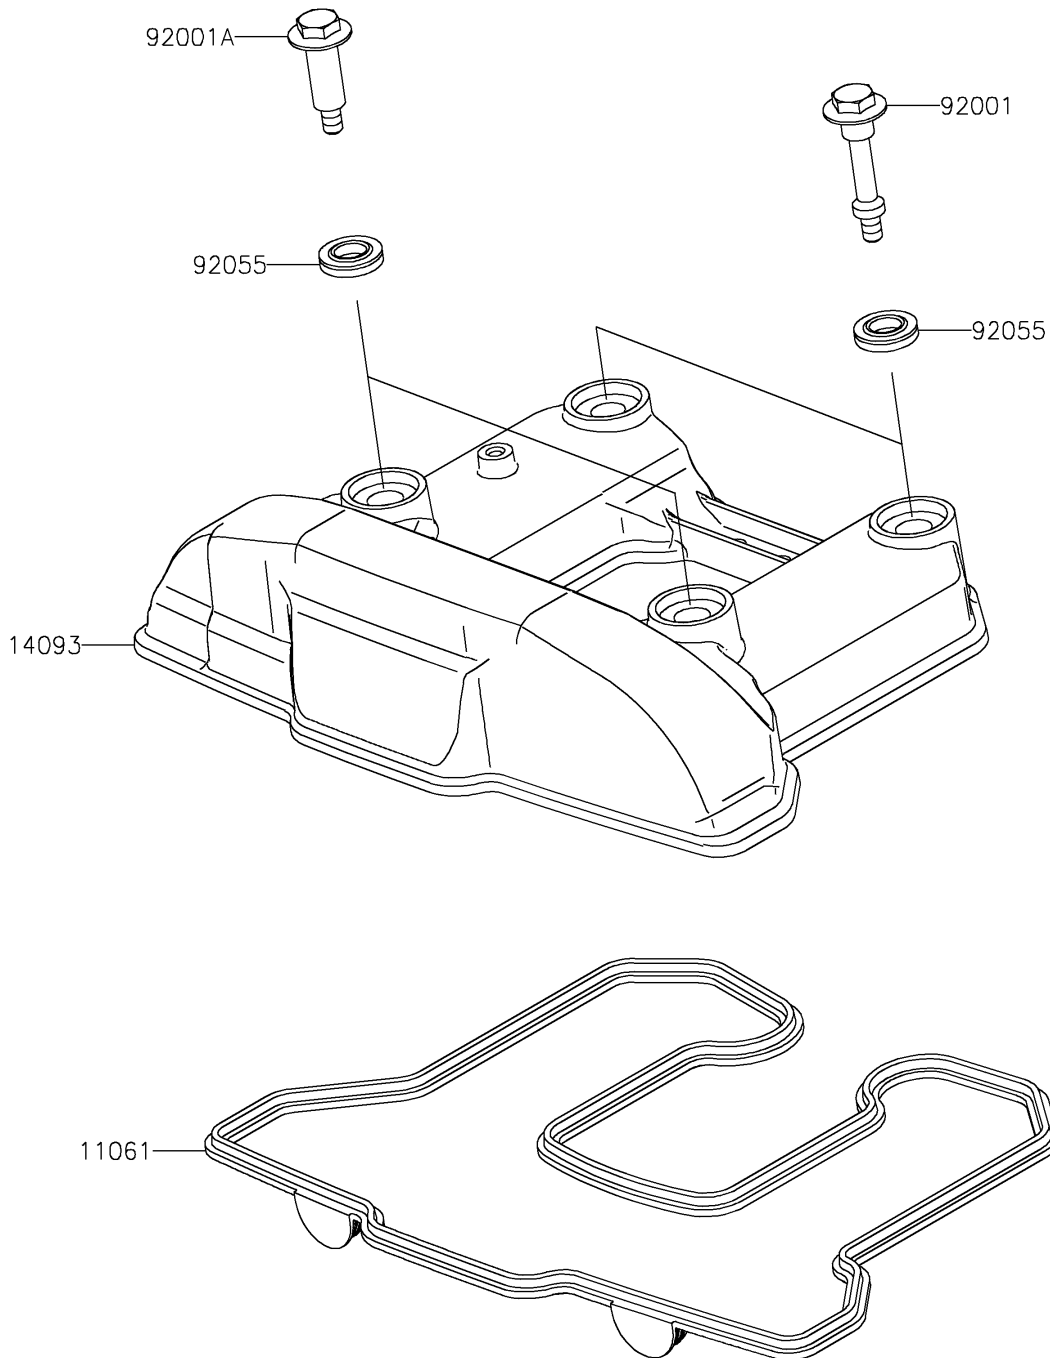

2025 KLR650

PARTS DIAGRAM

Cylinder Head Cover

E1112

2025 KLR650

PARTS LIST

Cylinder Head Cover

Kawasaki

Let the Good Times Roll®

ITEM NAME

PART NUMBER

QUANTITY
