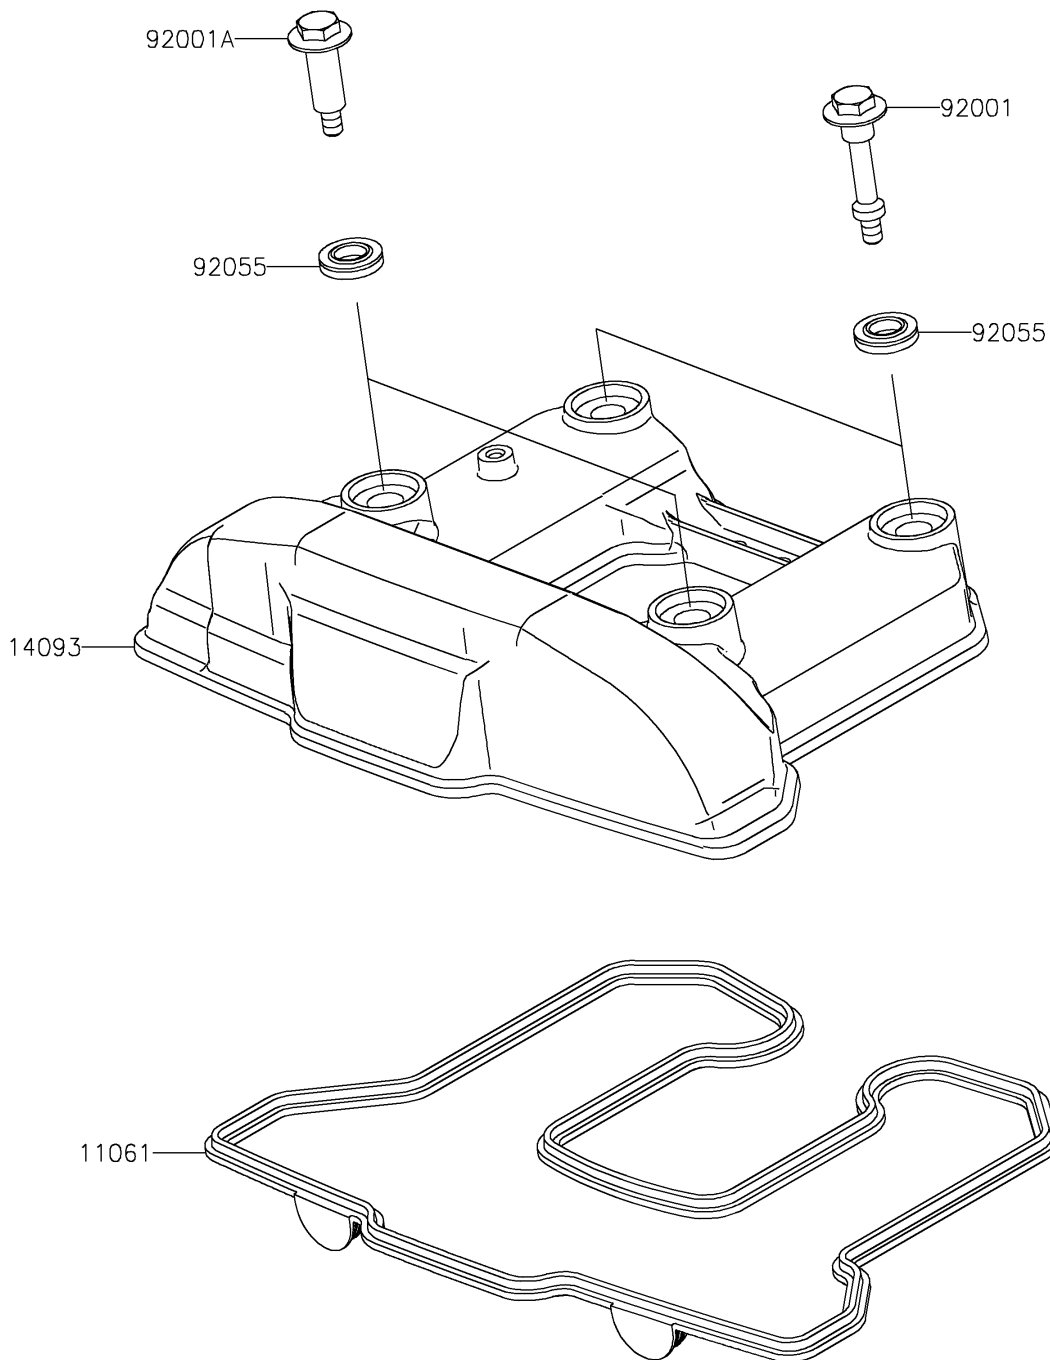

## PARTS DIAGRAM

### Cylinder Head Cover

E1112

## PARTS LIST

### Cylinder Head Cover

ITEM NAME	PART NUMBER	QUANTITY
GASKET,HEAD COVER (Ref # 11061)	11061-1390	1
COVER,HEAD (Ref # 14093)	14093-0059	1
BOLT,L=46.5 (Ref # 92001)	92001-1853	2
BOLT,L=34.5 (Ref # 92001A)	92001-1854	2
RING-O (Ref # 92055)	92055-0143	4