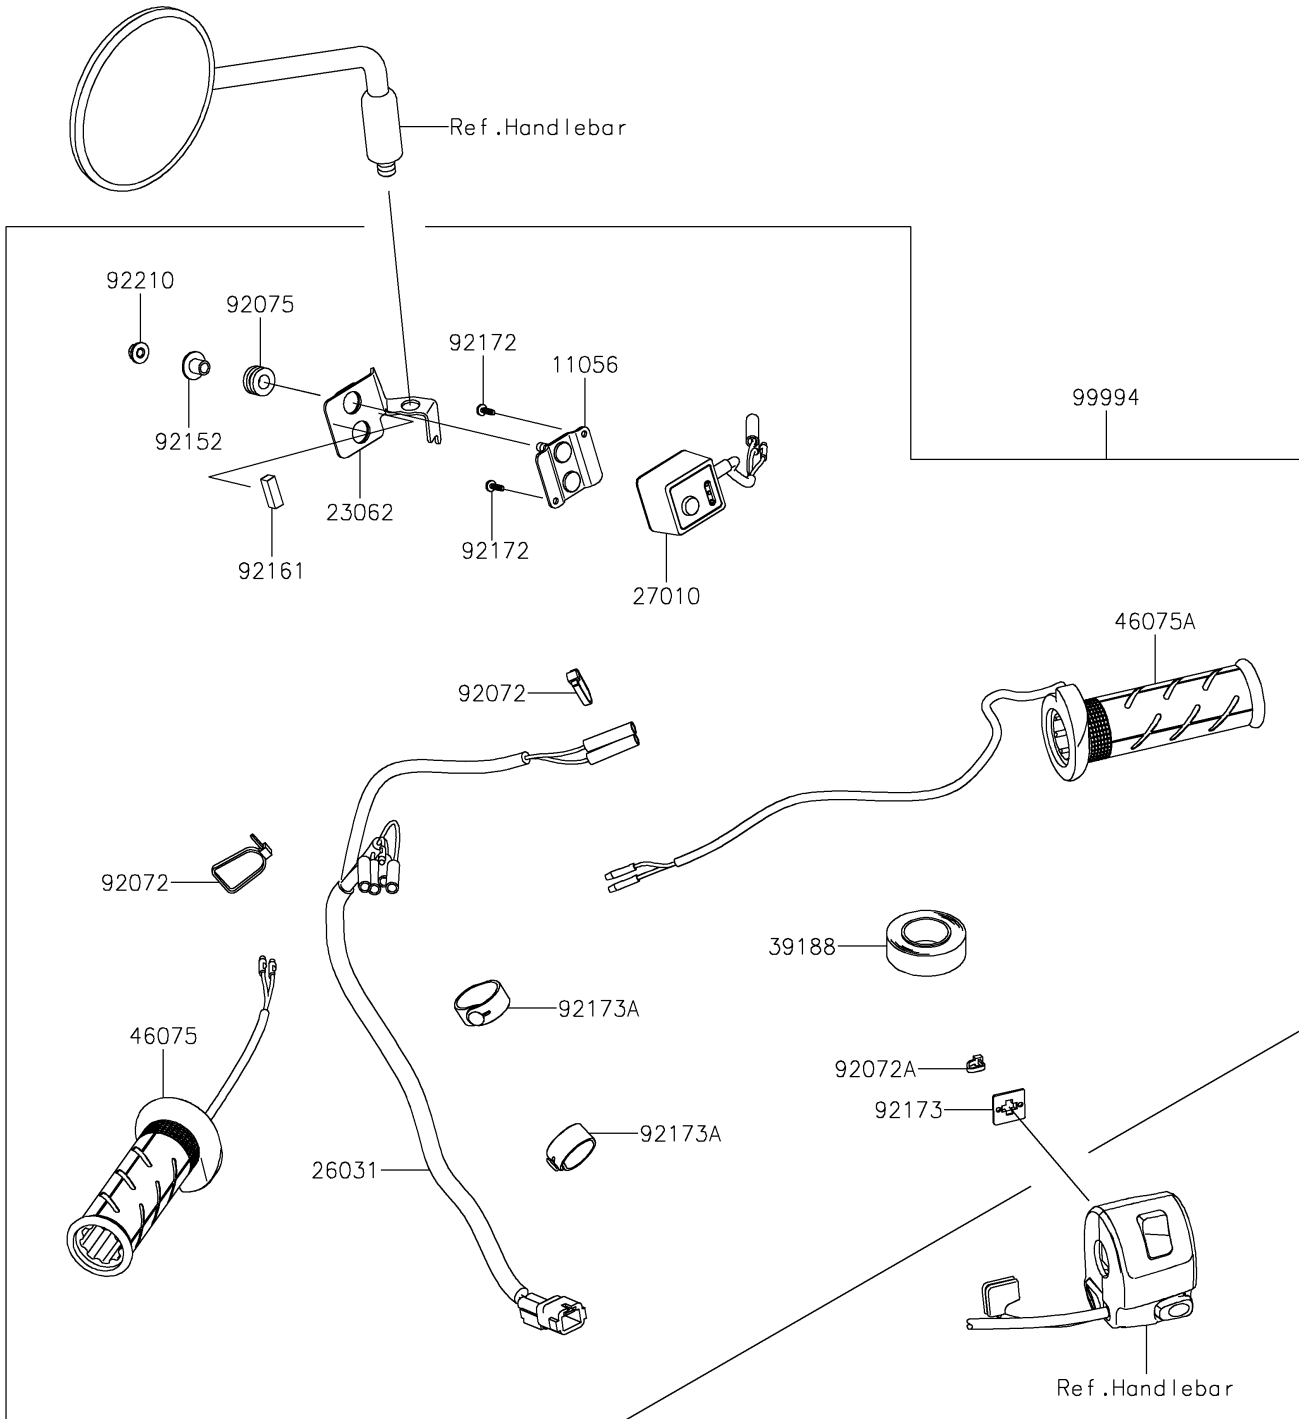

## PARTS DIAGRAM

### Accessory(Grip Heater)

F2910A

# 2025 KLR650 Adventure ABS

## PARTS LIST

Accessory(Grip Heater)

ITEM NAME	PART NUMBER	QUANTITY
-----------	-------------	----------

---