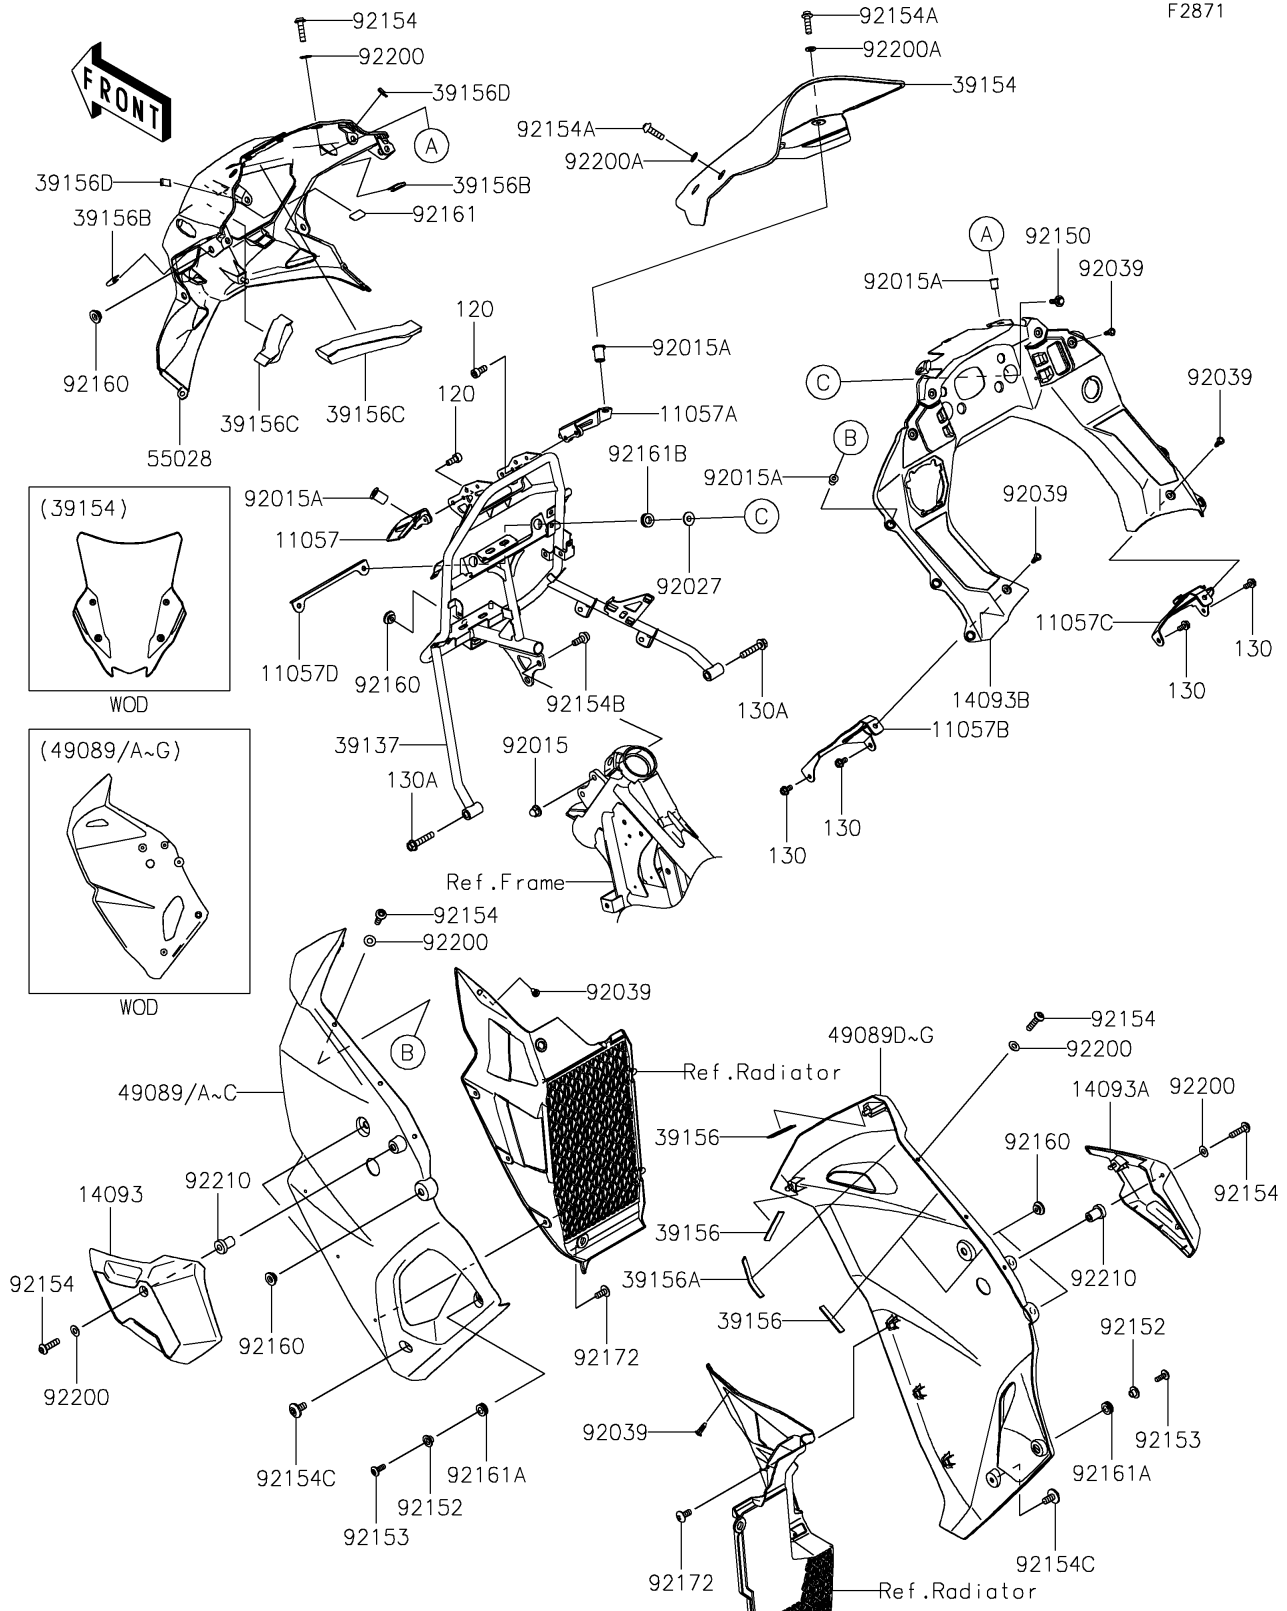

2025 KLR650 Adventure ABS

PARTS DIAGRAM

Cowling

F2871

2025 KLR650 Adventure ABS

PARTS LIST

Cowling

ITEM NAME	PART NUMBER	QUANTITY
-----------	-------------	----------
