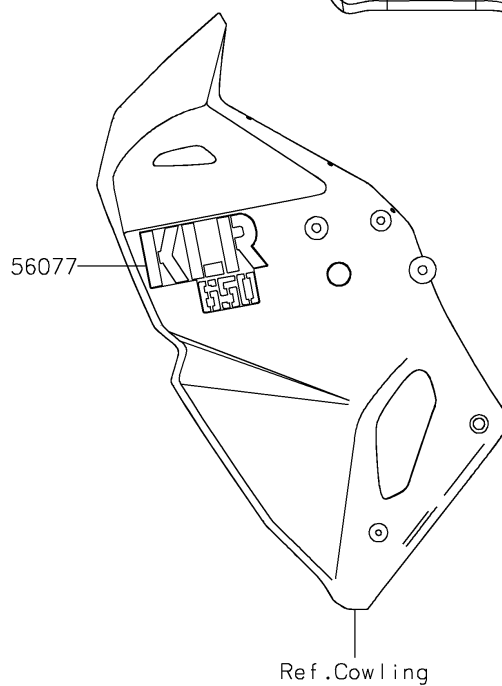

2025 KLR650 Adventure ABS

PARTS DIAGRAM

Decals(Beige)(HSFAN/HSFAL)

F2861C

2025 KLR650 Adventure ABS

PARTS LIST

Decals(Beige)(HSFAN/HSFAL)

ITEM NAME

PART NUMBER

QUANTITY
