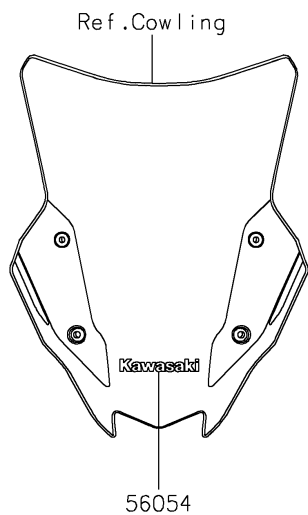

2025 KLR650 Adventure ABS

PARTS DIAGRAM

Decals(Beige)(HSFAN/HSFAL)

F2861C

2025 KLR650 Adventure ABS

PARTS LIST

Decals(Beige)(HSFAN/HSFAL)

ITEM NAME

PART NUMBER

QUANTITY
