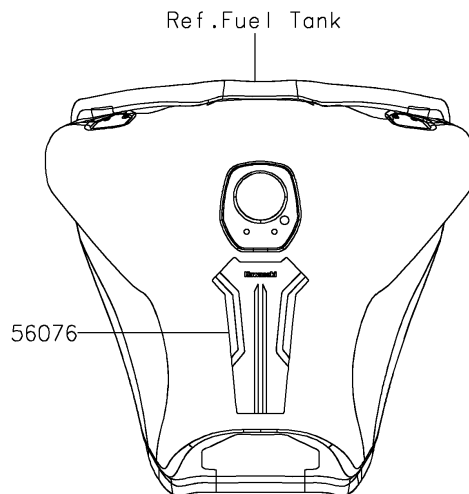

2025 KLR650 Adventure ABS

PARTS DIAGRAM

Decals(Beige)(HSFAN/HSFAL)

F2861C

2025 KLR650 Adventure ABS

PARTS LIST

Decals(Beige)(HSFAN/HSFAL)

ITEM NAME

PART NUMBER

QUANTITY
