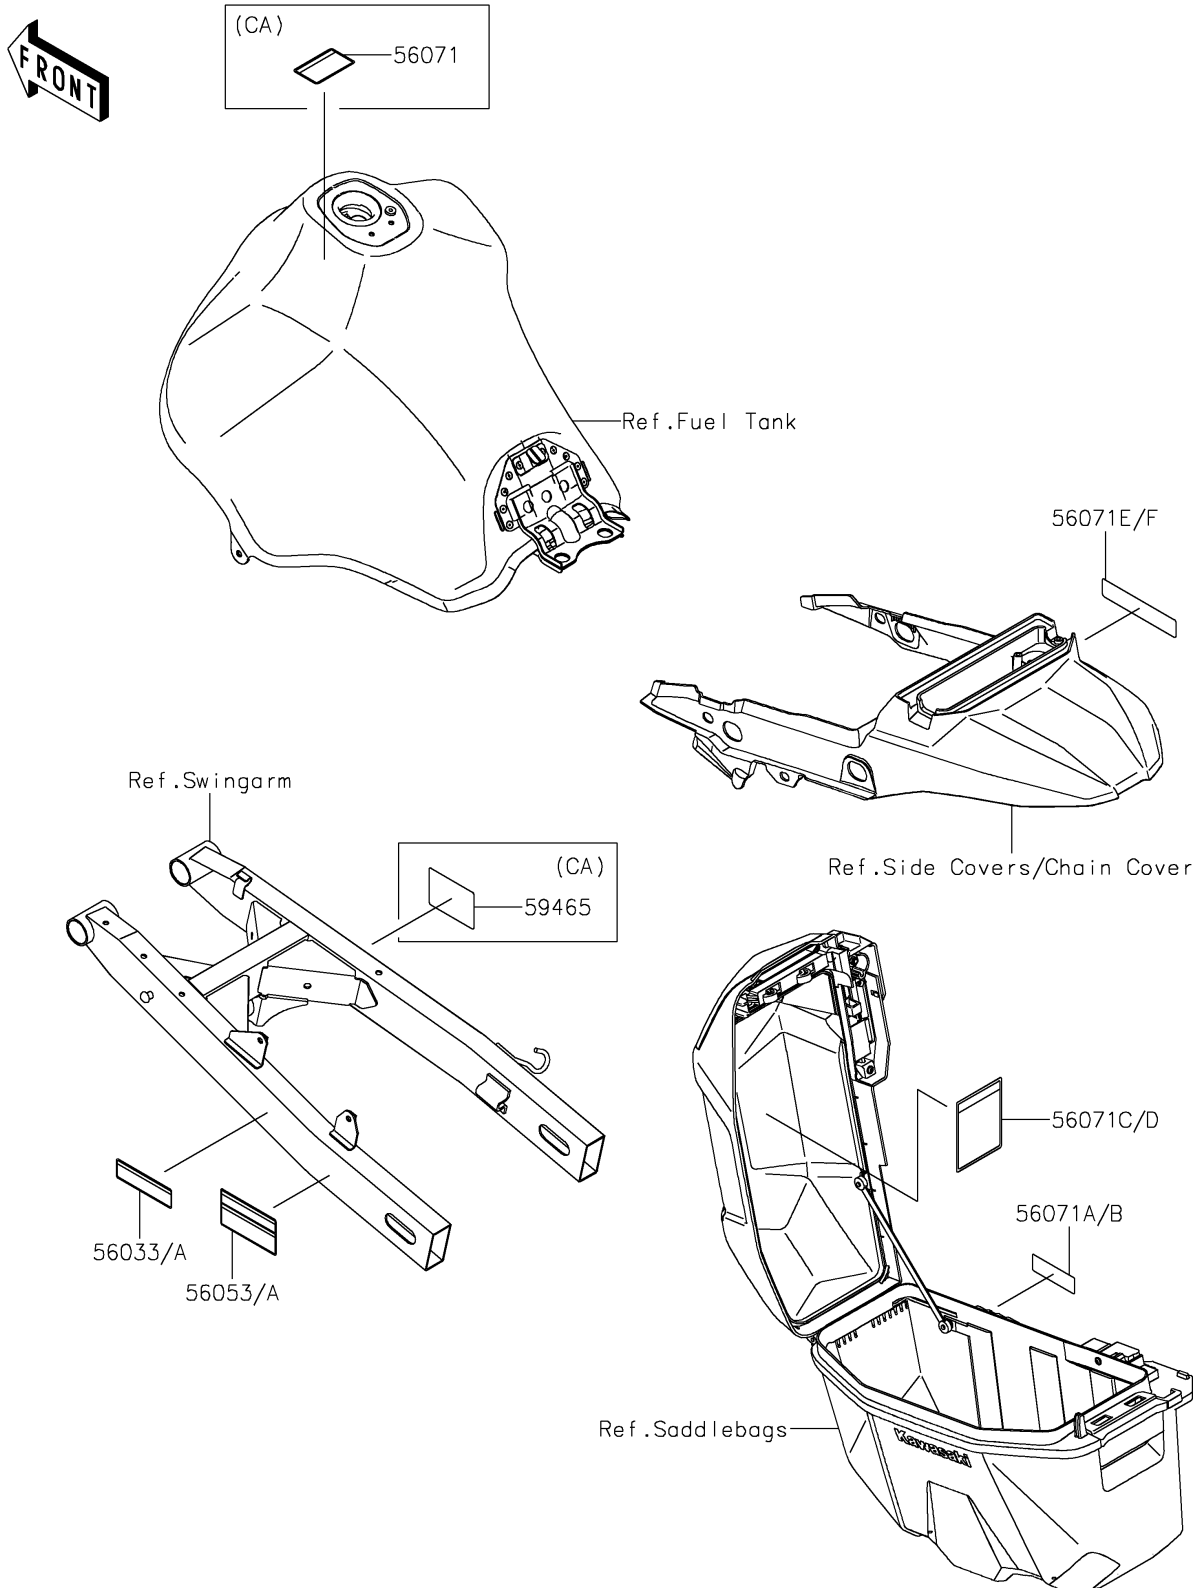

2023 KLR® 650 Adventure ABS

PARTS DIAGRAM

Labels

F2860

2023 KLR[®] 650 Adventure ABS

PARTS LIST

Labels

ITEM NAME	PART NUMBER	QUANTITY
LABEL-MANUAL,CHAIN (Ref # 56033)	56033-1478	1
LABEL-MANUAL,CHAIN (Ref # 56033A)	56033-1479	1
LABEL-SPECIFICATION,TIRE&LOAD (Ref # 56053)	56053-1837	1
LABEL-SPECIFICATION,TIRE&LOAD (Ref # 56053A)	56053-1838	1
LABEL-WARNING,EVAPO (Ref # 56071)	56071-0158	1
LABEL-WARNING,NO SIT(F) (Ref # 56071A)	56071-0731	2
LABEL-WARNING,NO SIT (Ref # 56071B)	56071-0758	2
LABEL-WARNING,MAX LOAD (Ref # 56071C)	56071-0941	2
LABEL-WARNING,MAX LOAD (Ref # 56071D)	56071-0955	2
LABEL-WARNING,CARRIER LOADING (Ref # 56071E)	56071-1044	1
LABEL-WARNING,CARRIER LOADING (Ref # 56071F)	56071-1045	1
LABEL-CERTIFICATION,EVAPO (Ref # 59465)	59465-7733	1