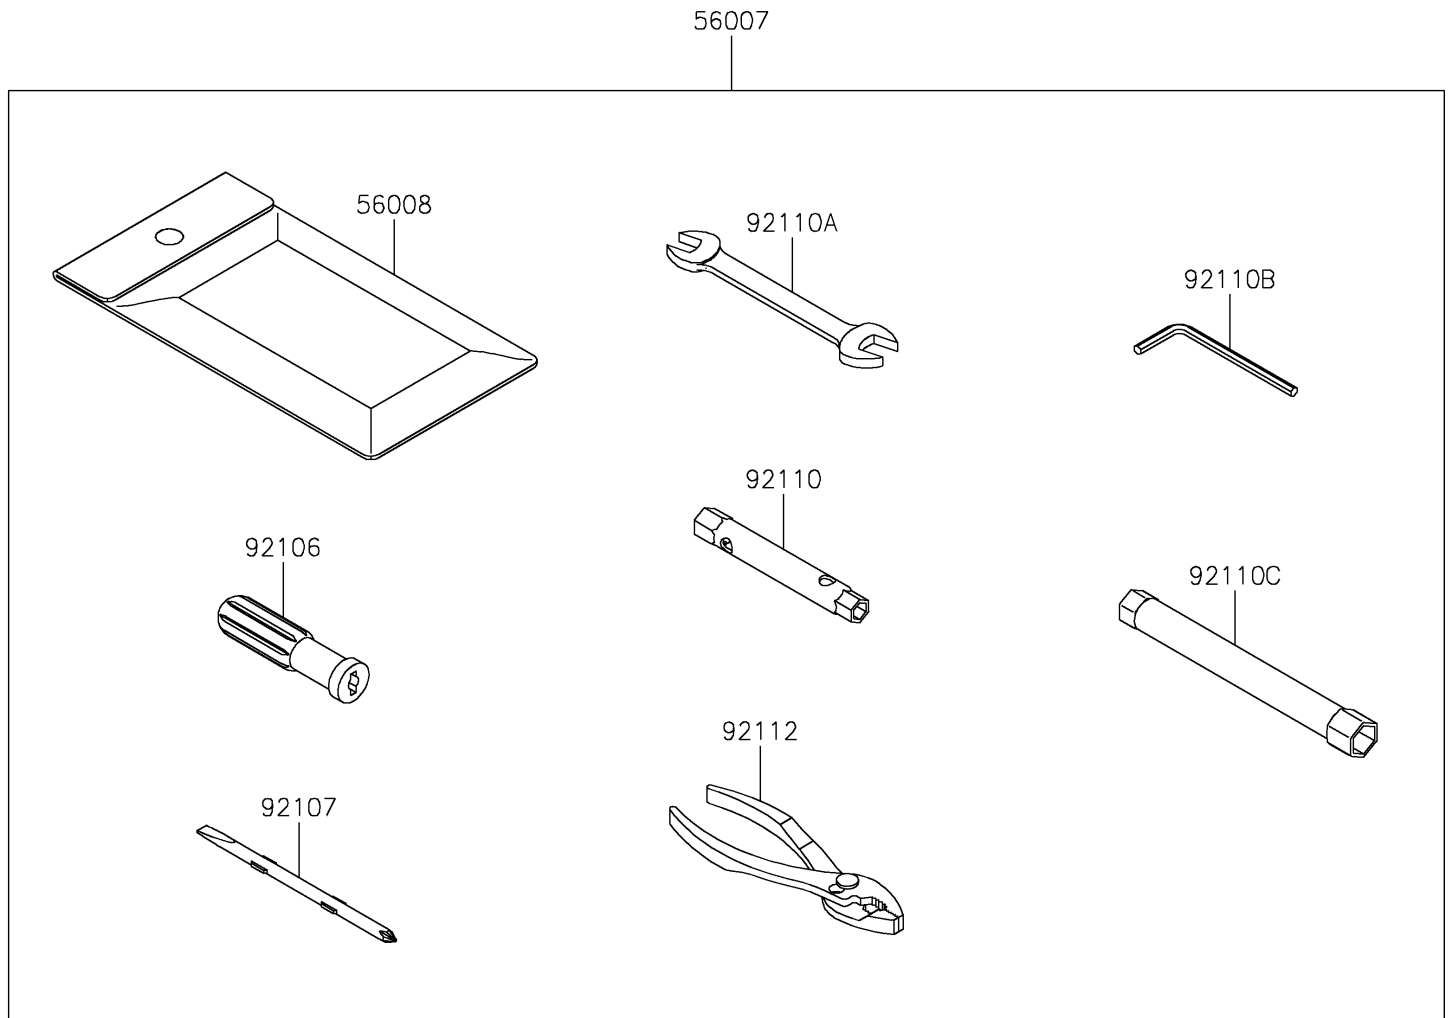

2025 KLR650 Adventure ABS

PARTS DIAGRAM

Owner's Tools

F2810

2025 KLR650 Adventure ABS

PARTS LIST Owner's Tools

ITEM NAME	PART NUMBER	QUANTITY
-----------	-------------	----------
