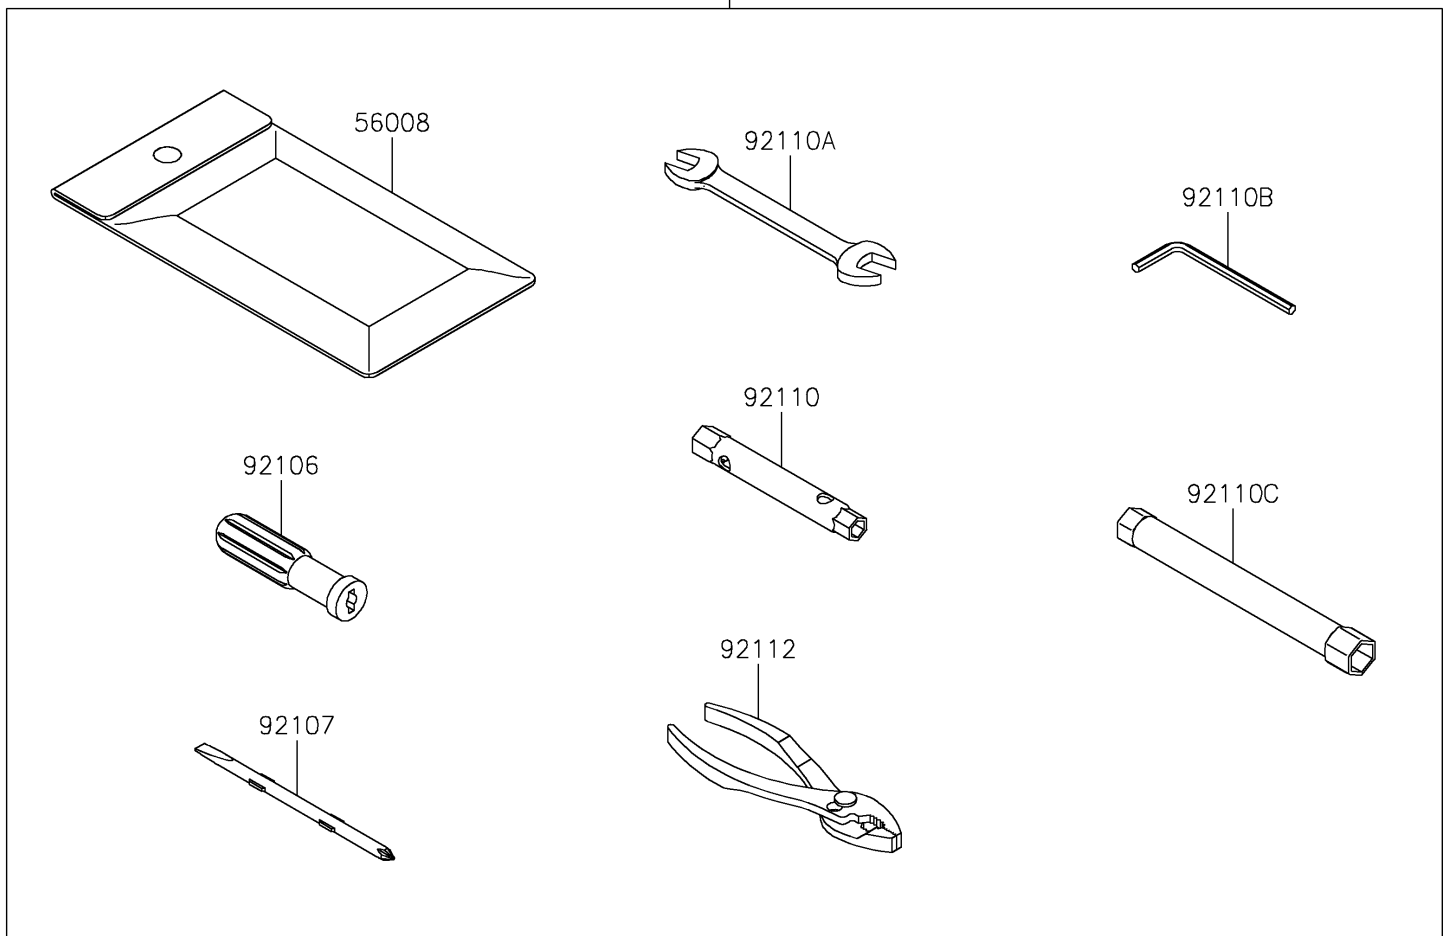

2025 KLR650 Adventure ABS

PARTS DIAGRAM

Owner's Tools

F2810

56007

2025 KLR650 Adventure ABS

PARTS LIST Owner's Tools

ITEM NAME	PART NUMBER	QUANTITY
-----------	-------------	----------
