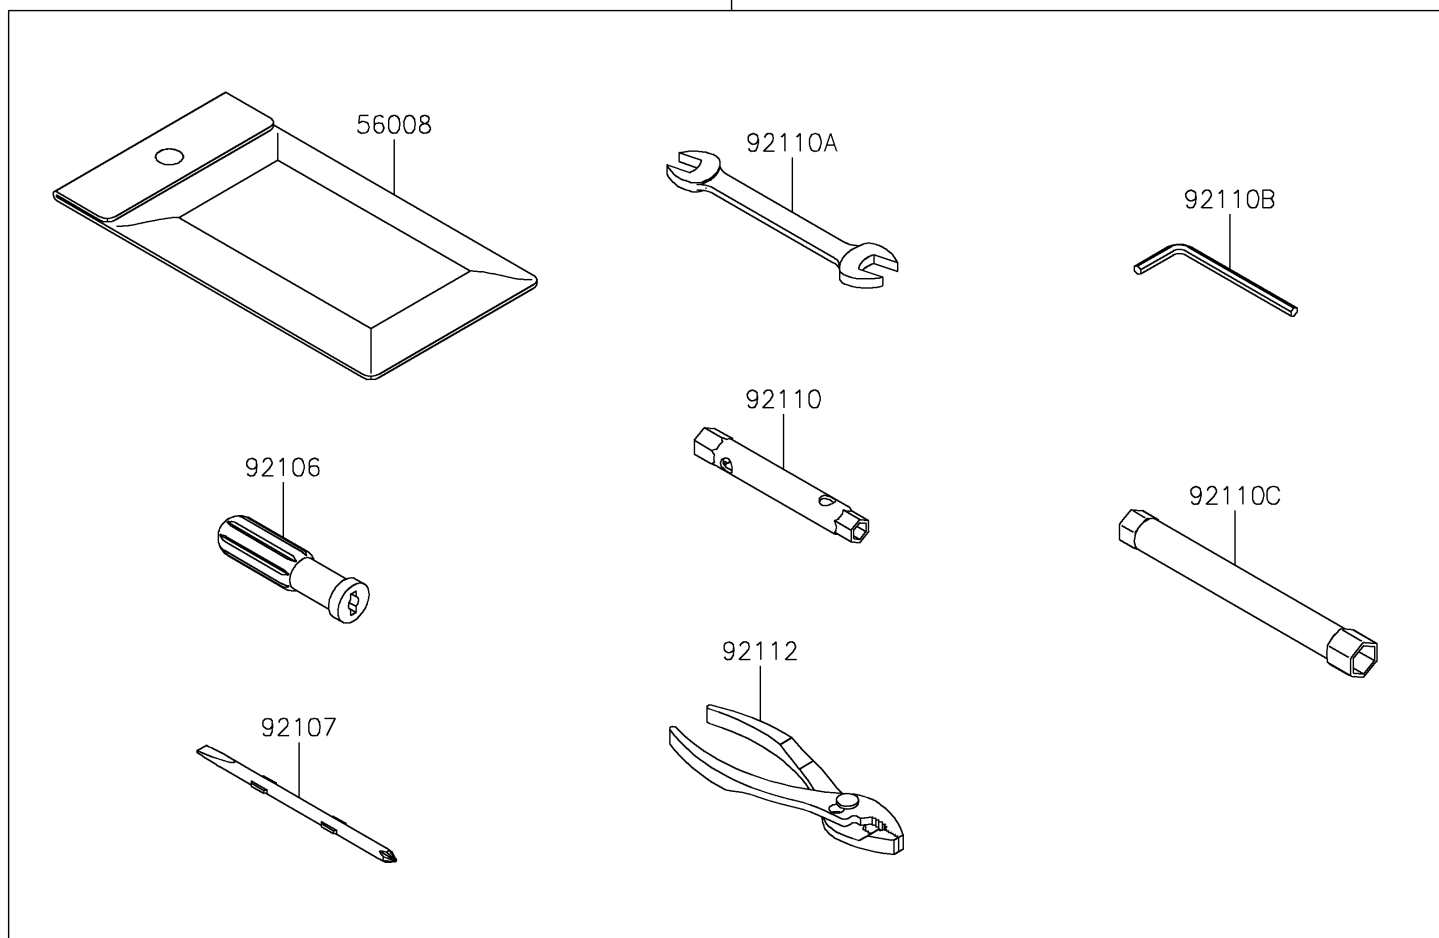

2024 KLR[®] 650 ADVENTURE ABS

PARTS DIAGRAM

Owner's Tools

F2810

56007

2024 KLR[®] 650 ADVENTURE ABS

PARTS LIST

Owner's Tools

ITEM NAME	PART NUMBER	QUANTITY
TOOL-KIT (Ref # 56007)	56007-0196	1
BAG,TOOL (Ref # 56008)	56008-0036	1
GASKET-LIQUID,TB1211F,CLEAR (Ref # 92104)	92104-0004	1
GASKET-LIQUID,TB1216B,BLACK (Ref # 92104A)	92104-1064	1
GRIP-SCREW DRIVER (Ref # 92106)	92106-0004	1
TOOL-DRIVER,#2PHILLIPS&SLOT (Ref # 92107)	92107-0019	1
TOOL-WRENCH,BOX,8X10 (Ref # 92110)	92110-0049	1
TOOL-WRENCH,OPEN END,14X17 (Ref # 92110A)	92110-0057	1
TOOL-WRENCH,ALLEN,4MM (Ref # 92110B)	92110-0567	1
TOOL-WRENCH,BOX,12MM (Ref # 92110C)	92110-0579	1
TOOL-PLIERS (Ref # 92112)	92112-0007	1