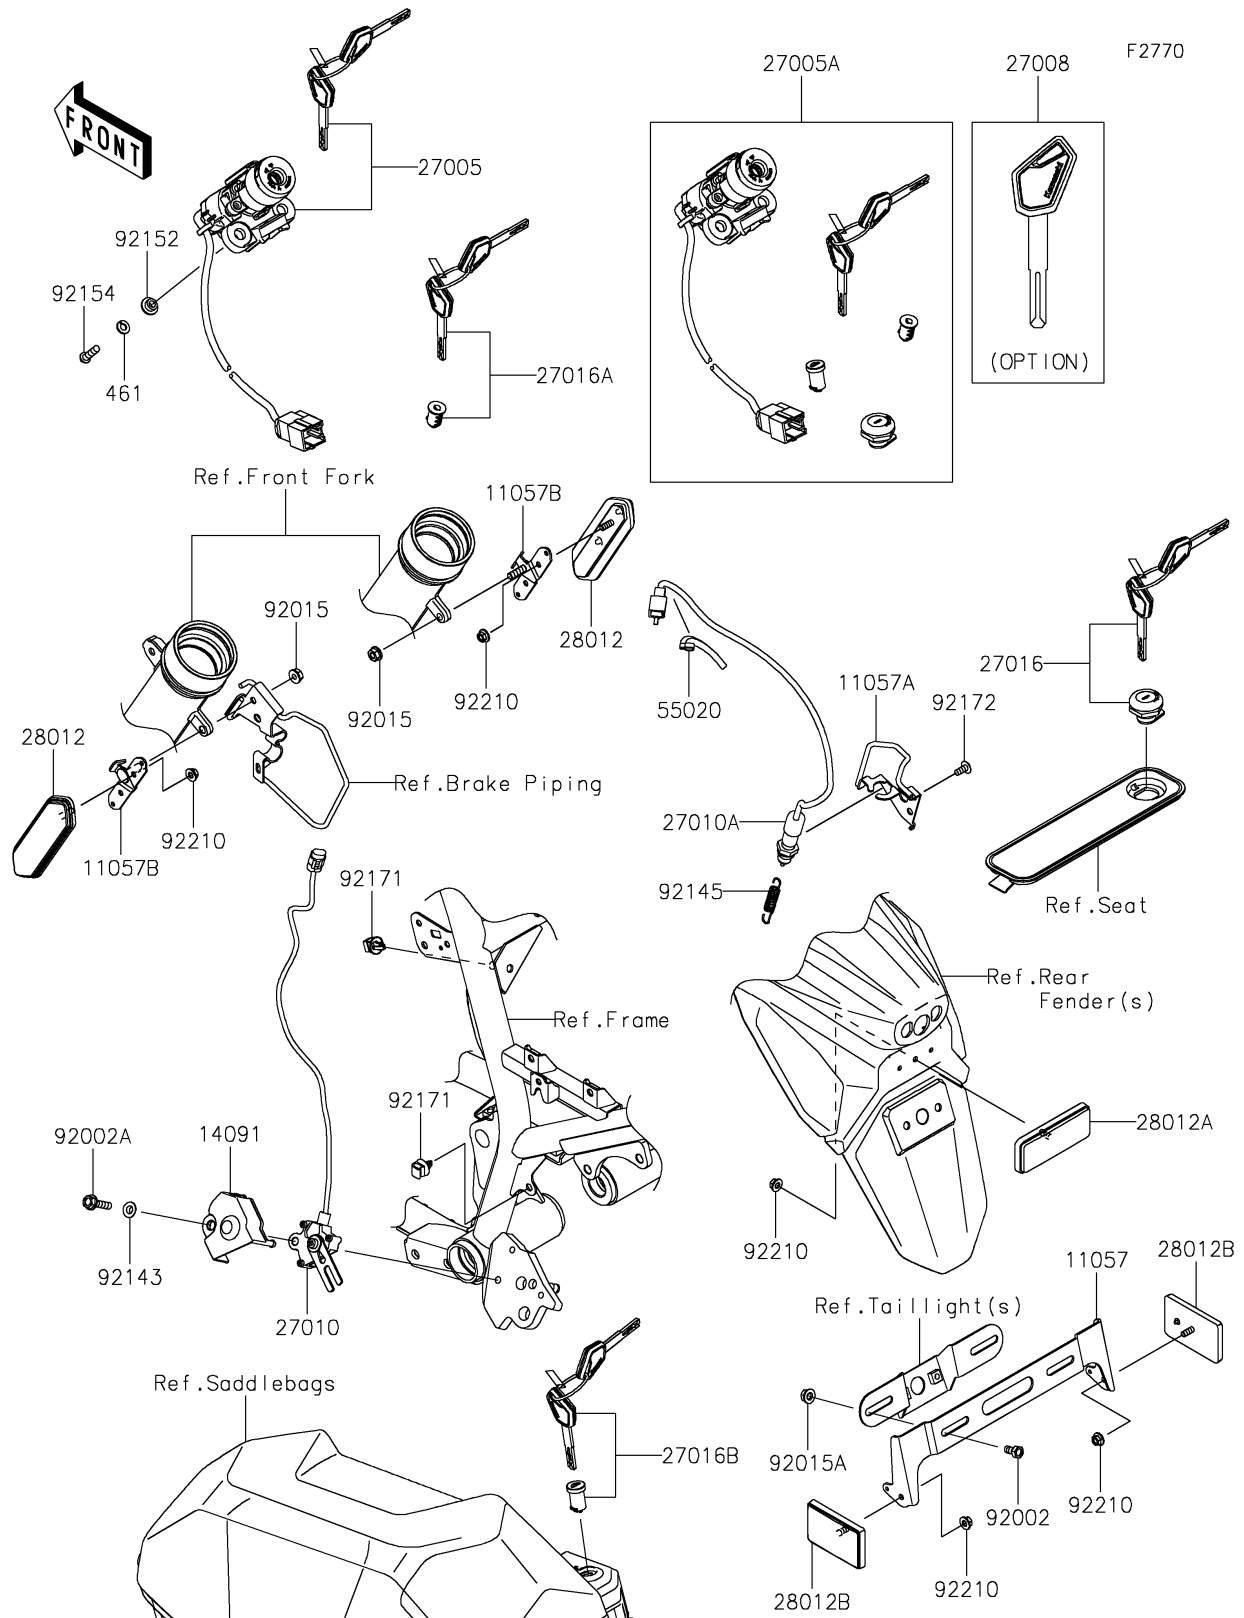

2025 KLR650 Adventure ABS

PARTS DIAGRAM

Ignition Switch

2025 KLR650 Adventure ABS

PARTS LIST

Ignition Switch

ITEM NAME	PART NUMBER	QUANTITY
-----------	-------------	----------
