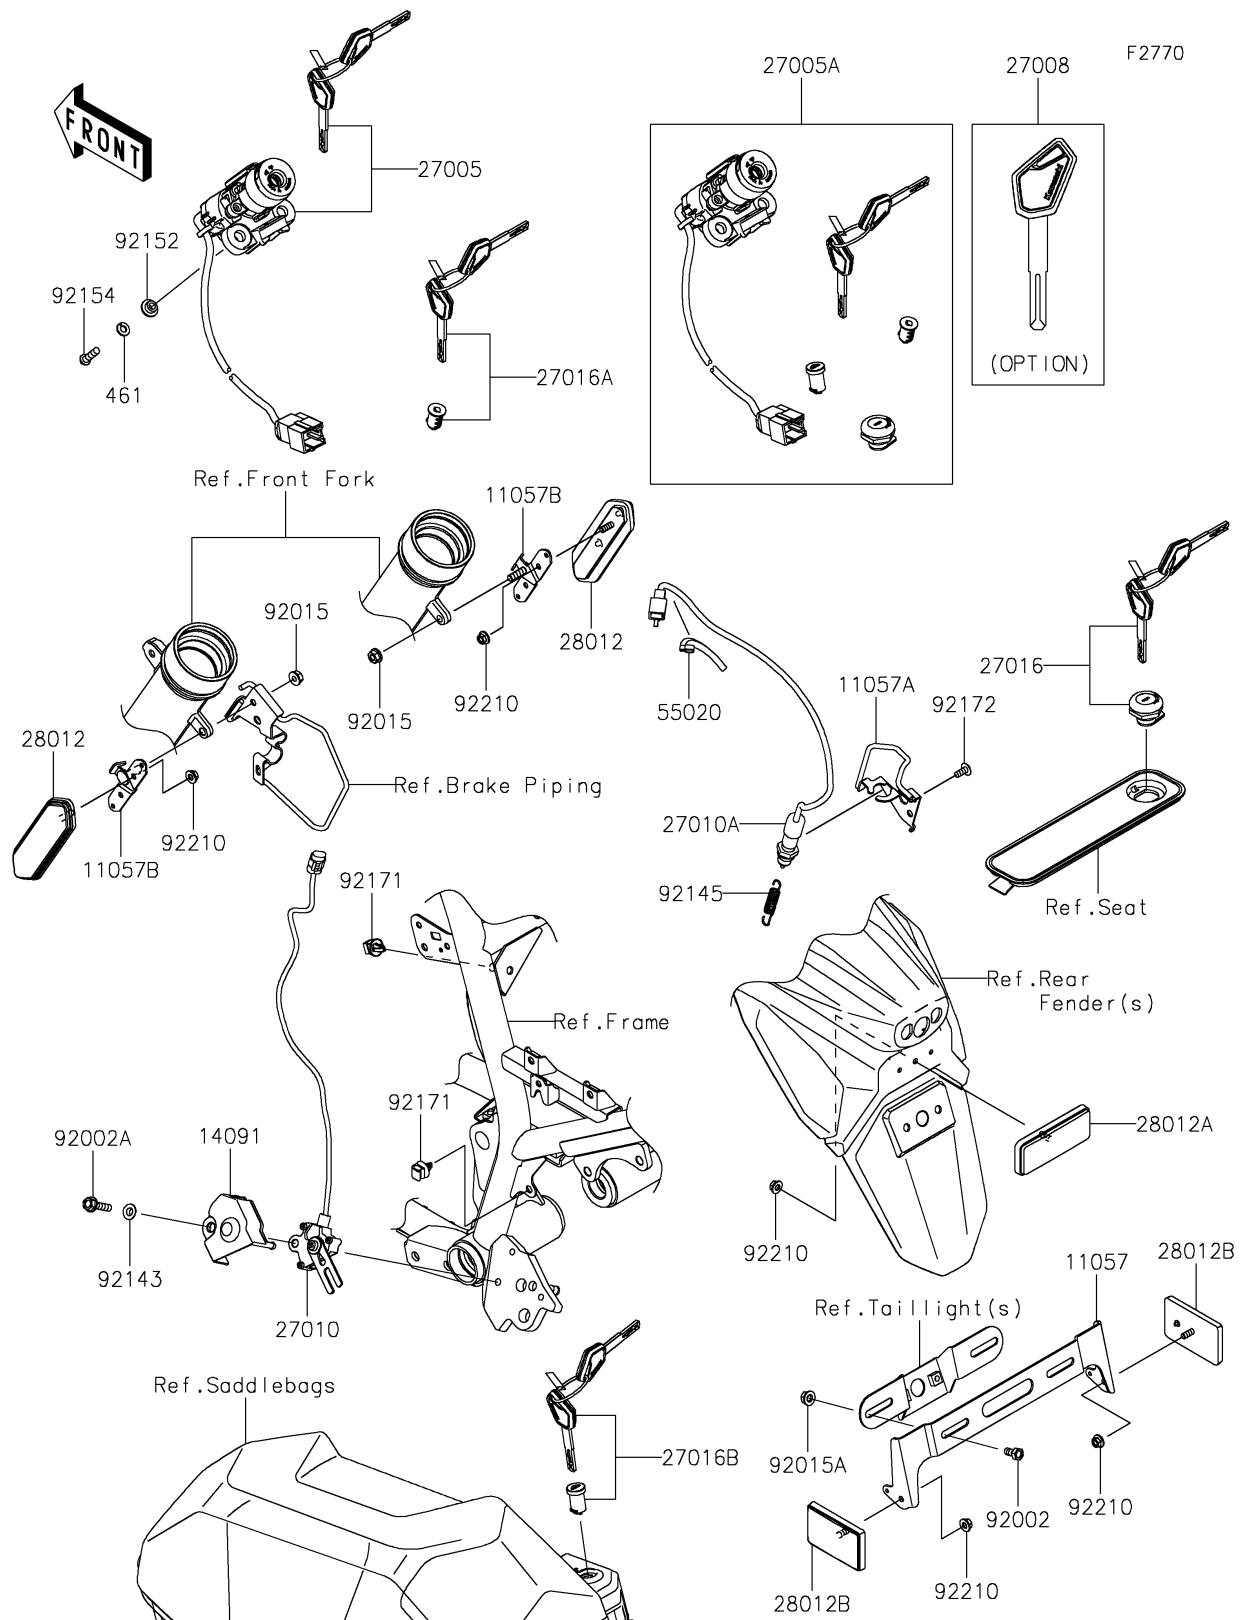

2025 KLR650 Adventure ABS

PARTS DIAGRAM

Ignition Switch

2025 KLR650 Adventure ABS

PARTS LIST

Ignition Switch

ITEM NAME	PART NUMBER	QUANTITY
-----------	-------------	----------