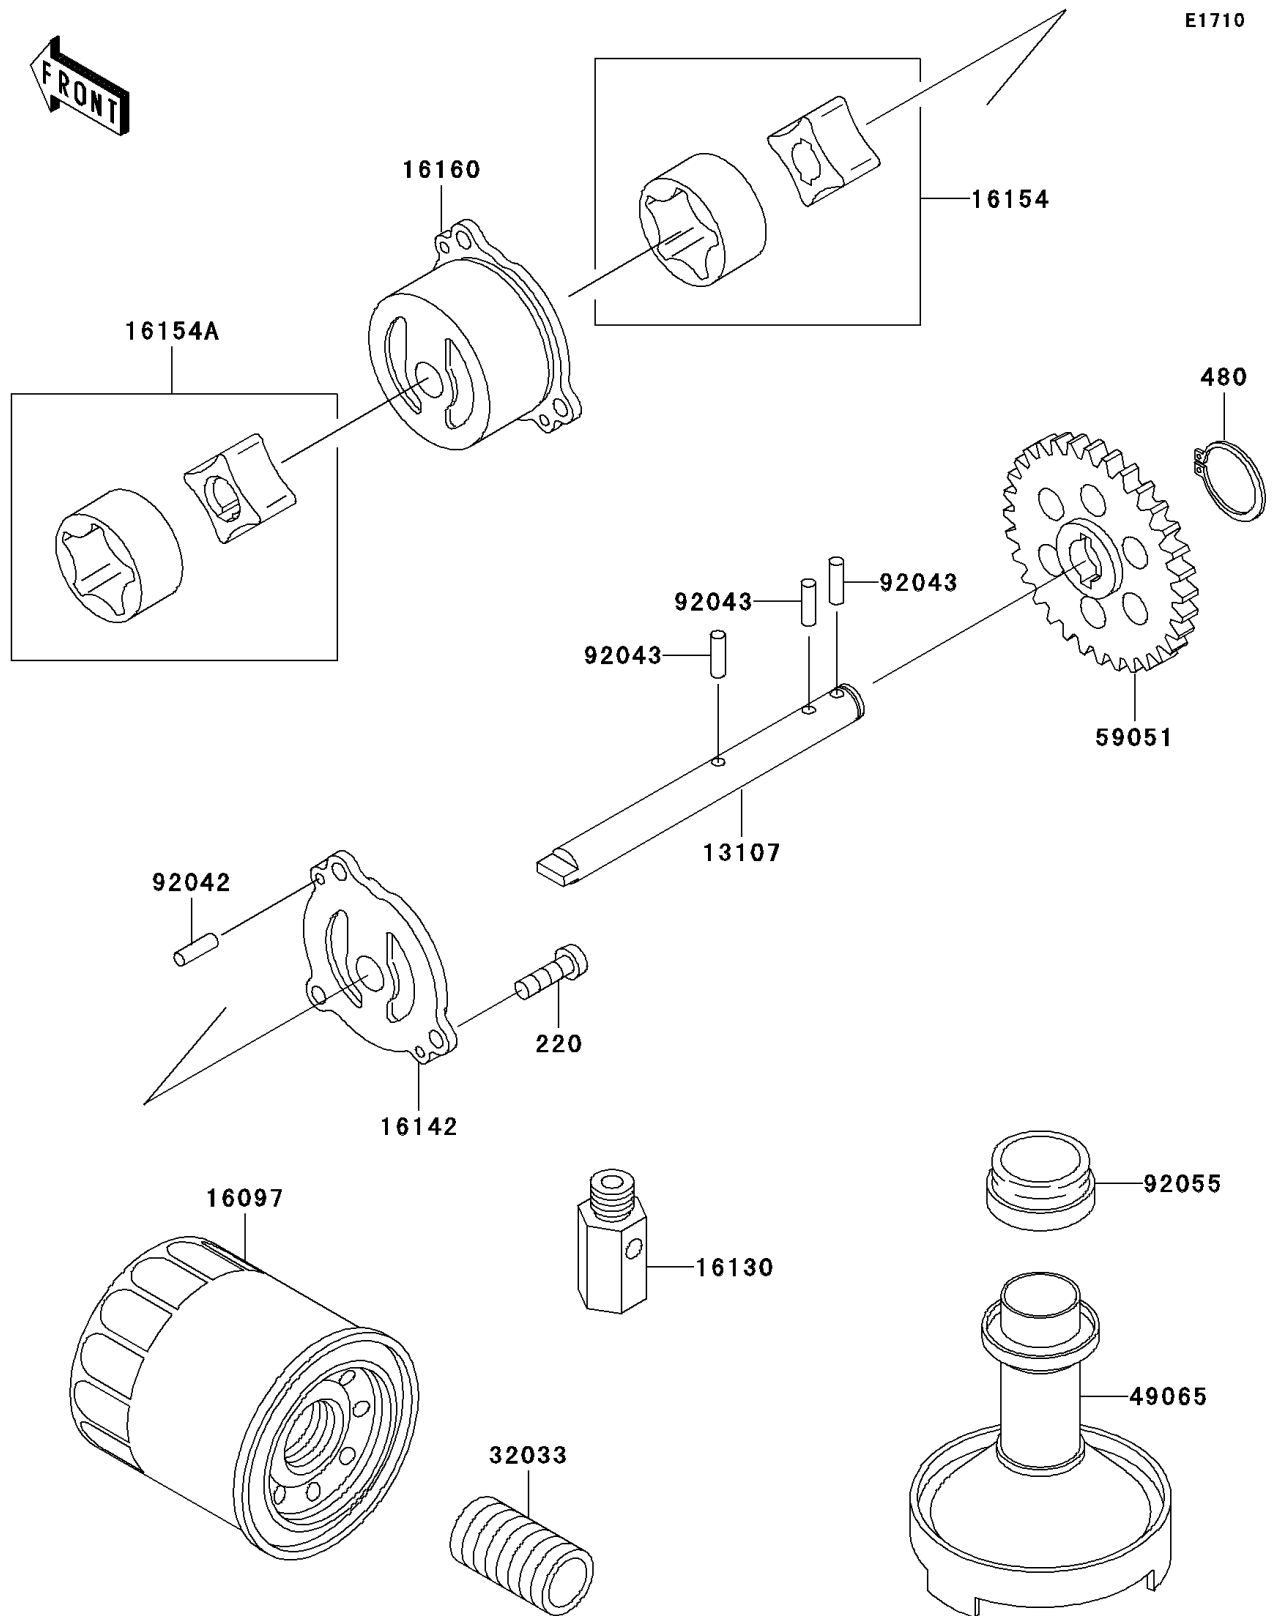

2003 ZZR600

PARTS DIAGRAM

Oil Pump/Oil Filter

2003 ZZR600

PARTS LIST

Oil Pump/Oil Filter

ITEM NAME

PART NUMBER

QUANTITY
