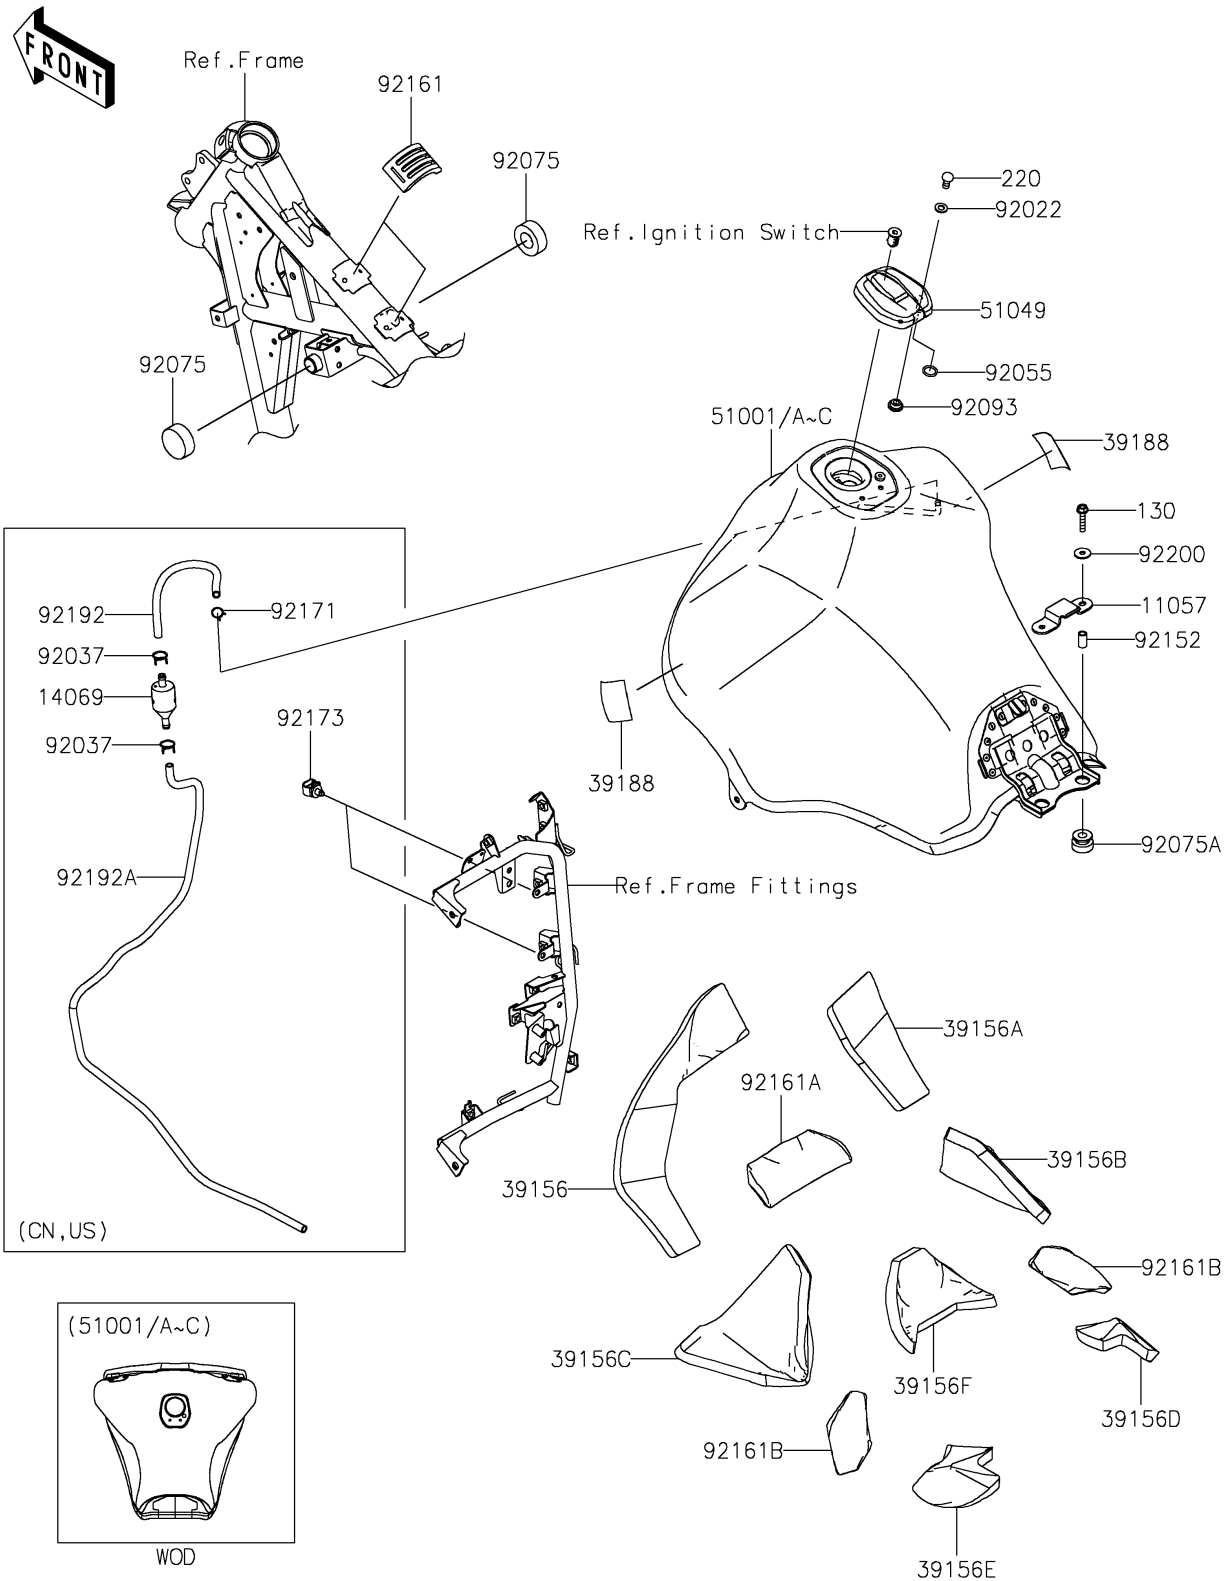

2025 KLR650 Adventure ABS

PARTS DIAGRAM

Fuel Tank

F2410

2025 KLR650 Adventure ABS

PARTS LIST

Fuel Tank

ITEM NAME	PART NUMBER	QUANTITY
-----------	-------------	----------
