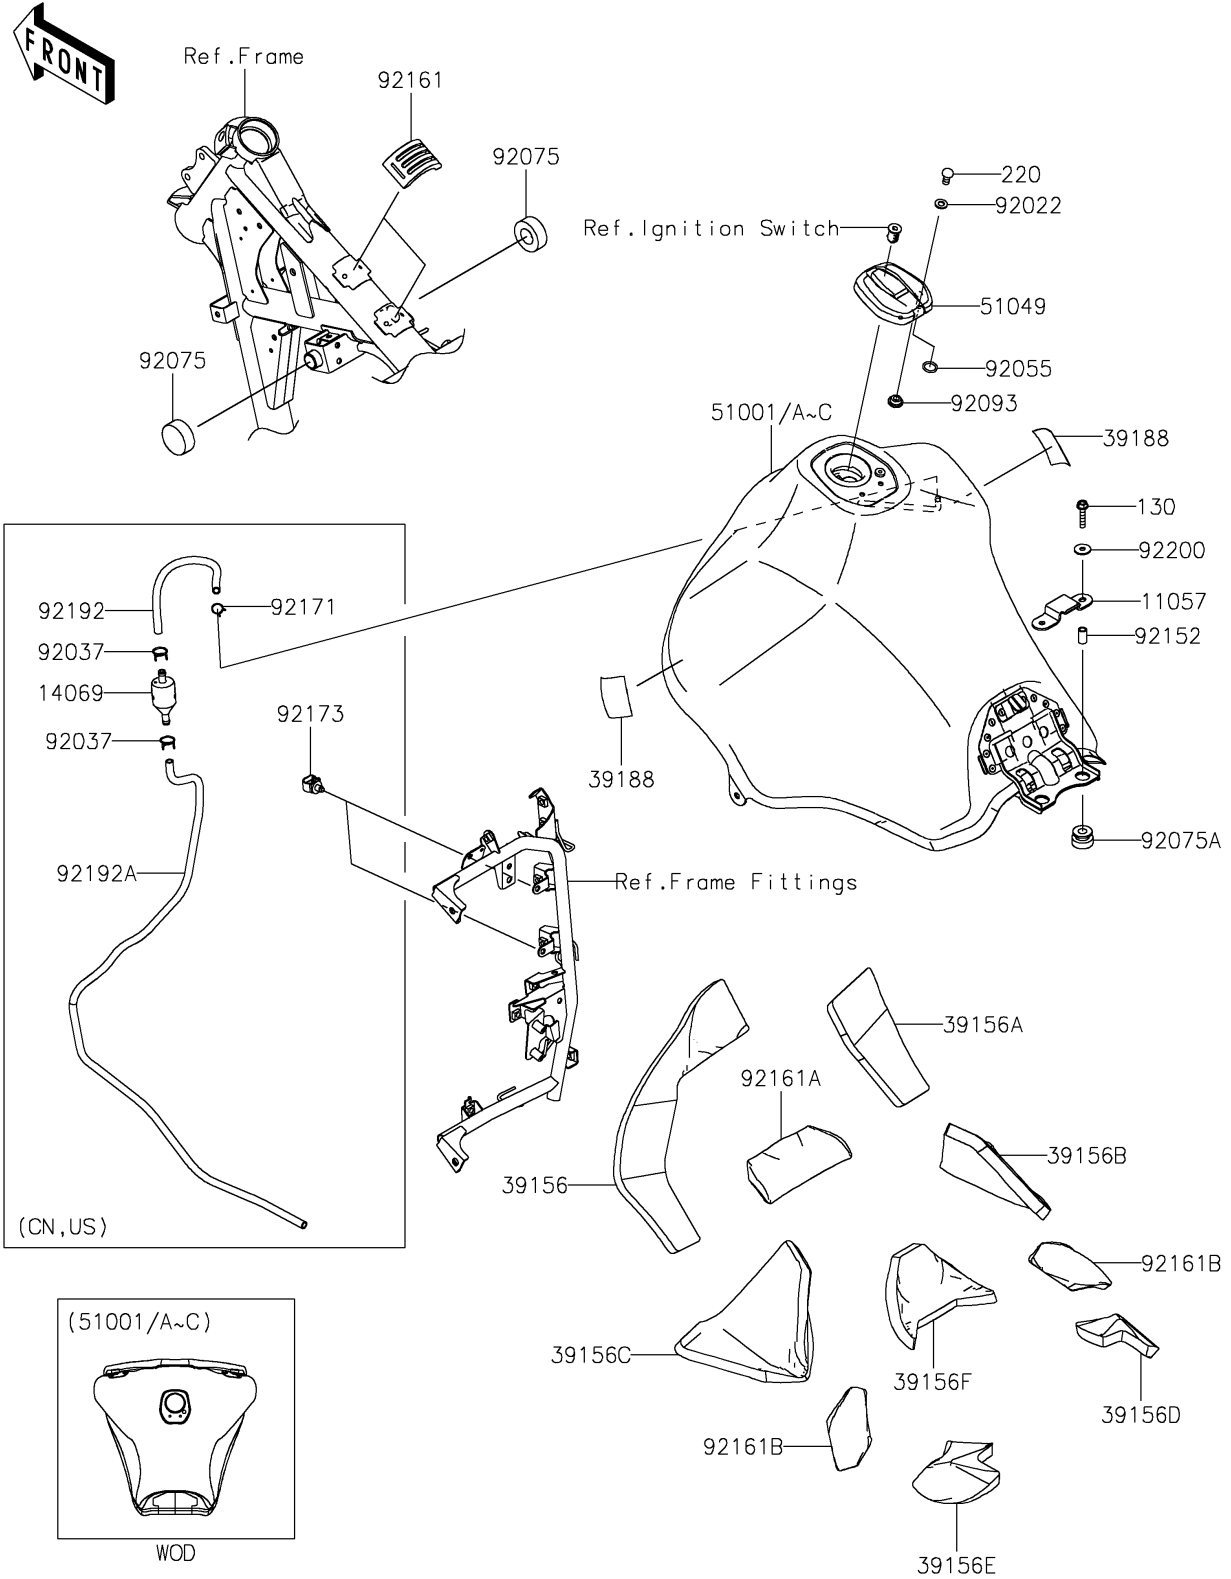

2023 KLR[®] 650 ADVENTURE

PARTS DIAGRAM

Fuel Tank

F2410

2023 KLR® 650 ADVENTURE

PARTS LIST

Fuel Tank

ITEM NAME	PART NUMBER	QUANTITY
BRACKET,SEAT (Ref # 11057)	11057-4274	1
BREATHER,FUEL TANK (Ref # 14069)	14069-1004	1
PAD,FR,LH (Ref # 39156)	39156-2664	1
PAD,FR,RH (Ref # 39156A)	39156-2665	1
PAD,MID,RH (Ref # 39156B)	39156-2701	1
PAD,MID,LH (Ref # 39156C)	39156-2702	1
PAD,RR,RH (Ref # 39156D)	39156-2703	1
PAD,RR,LH (Ref # 39156E)	39156-2704	1
PAD,CNT (Ref # 39156F)	39156-2705	1
TAPE,40X50 (Ref # 39188)	39188-0049	2
TANK-COMP-FUEL,M.M.C.GRAY (Ref # 51001)	51001-0903-51B	1
CAP-TANK,FUEL (Ref # 51049)	51049-0760	1
WASHER,5.1X10X1.0 (Ref # 92022)	92022-1977	2
CLAMP,TUBE (Ref # 92037)	92037-147	2
RING-O (Ref # 92055)	92055-1023	2
DAMPER,FUEL TANK (Ref # 92075)	92075-101	2
DAMPER (Ref # 92075A)	92075-1660	2
SEAL,FUEL TANK CAP (Ref # 92093)	92093-1030	1
COLLAR,6.8X10X18 (Ref # 92152)	92152-2726	2
DAMPER (Ref # 92161)	92161-2372	2
DAMPER,CNT (Ref # 92161A)	92161-2394	1
DAMPER,LH&RH (Ref # 92161B)	92161-2395	2
CLAMP,8X0.7 (Ref # 92171)	92171-1973	1
CLAMP,12MM DIA. (Ref # 92173)	92173-0736	2
TUBE,BREATHER,6X9X220 (Ref # 92192)	92192-2441	1
TUBE,BREATHER,6X9X900 (Ref # 92192A)	92192-2442	1
WASHER,6.5X20X1.6 (Ref # 92200)	92200-1962	2
BOLT-FLANGED,6X30 (Ref # 130)	130BB0630	2
SCREW-PAN-CROS,5X10 (Ref # 220)	220AA0510	2