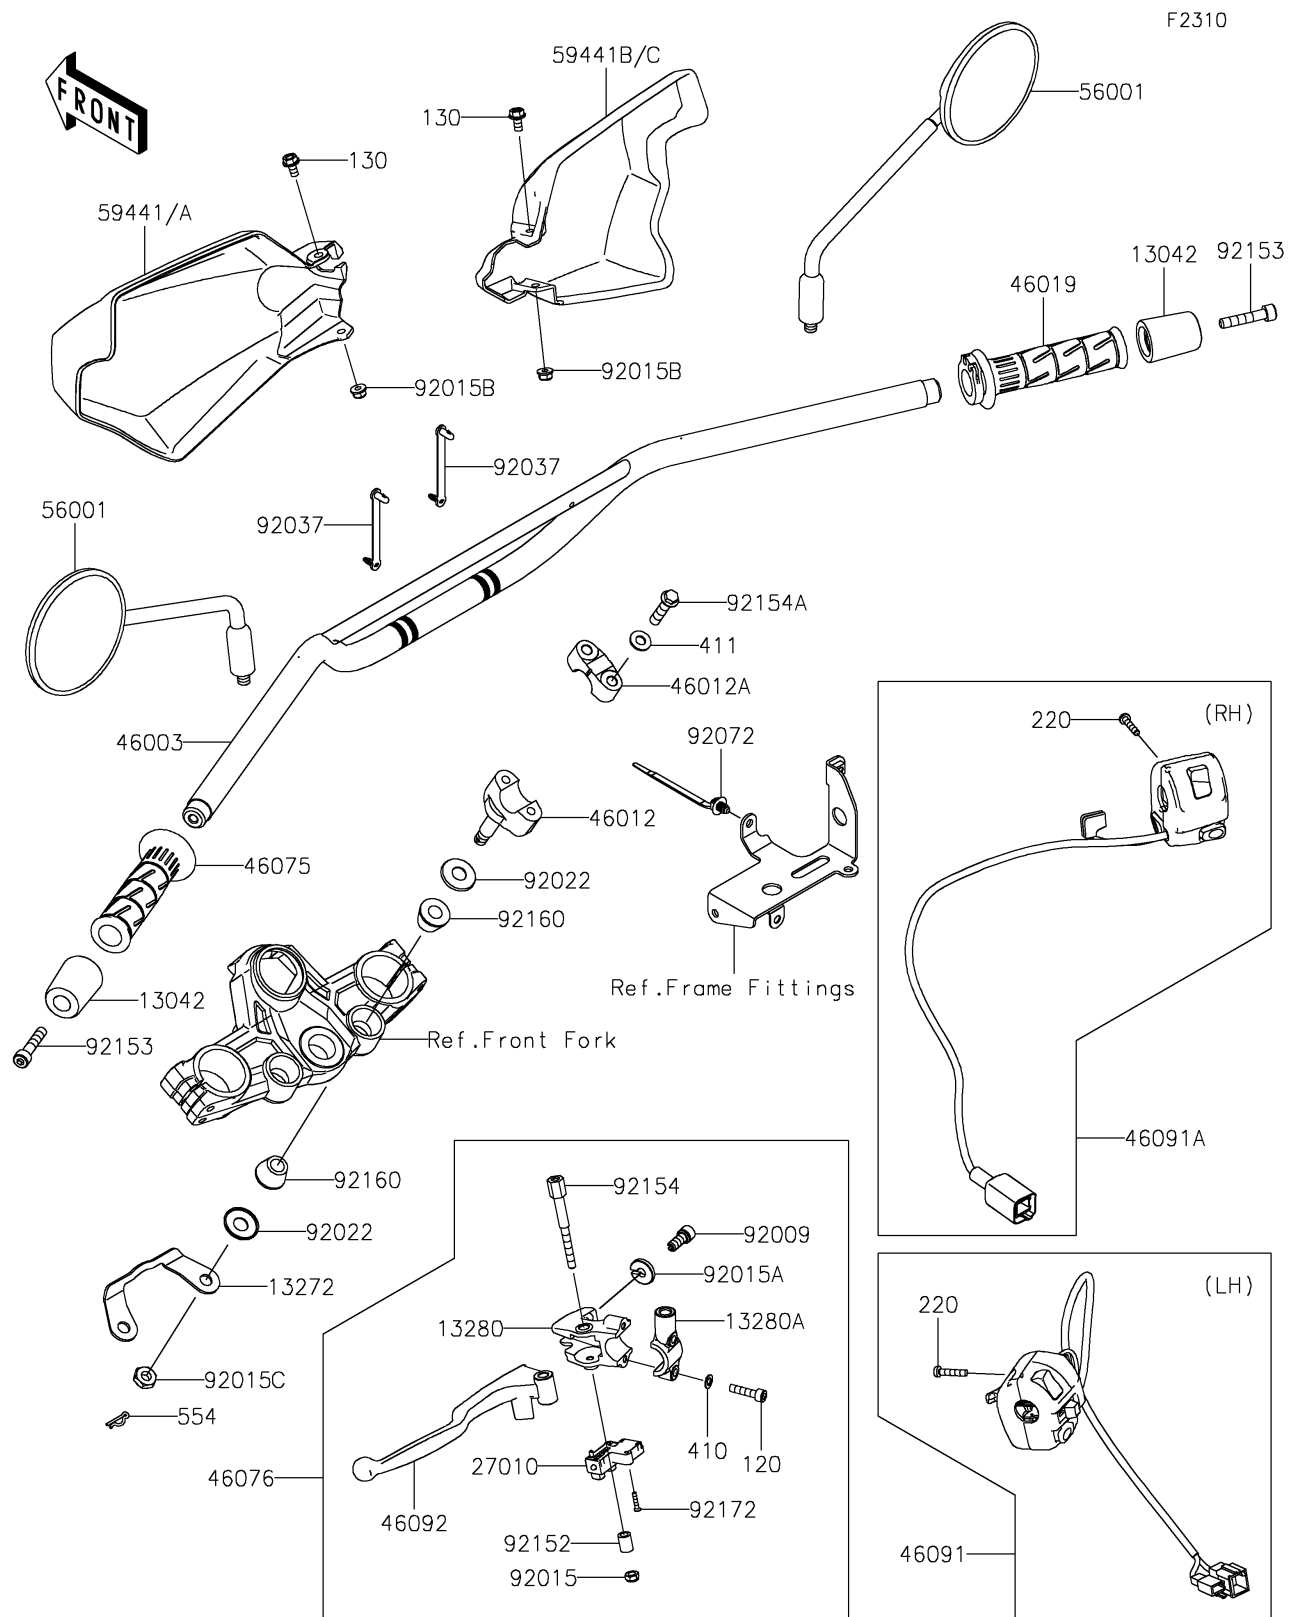

2025 KLR650 Adventure ABS

PARTS DIAGRAM

Handlebar

2025 KLR650 Adventure ABS

PARTS LIST

Handlebar

ITEM NAME	PART NUMBER	QUANTITY
-----------	-------------	----------
