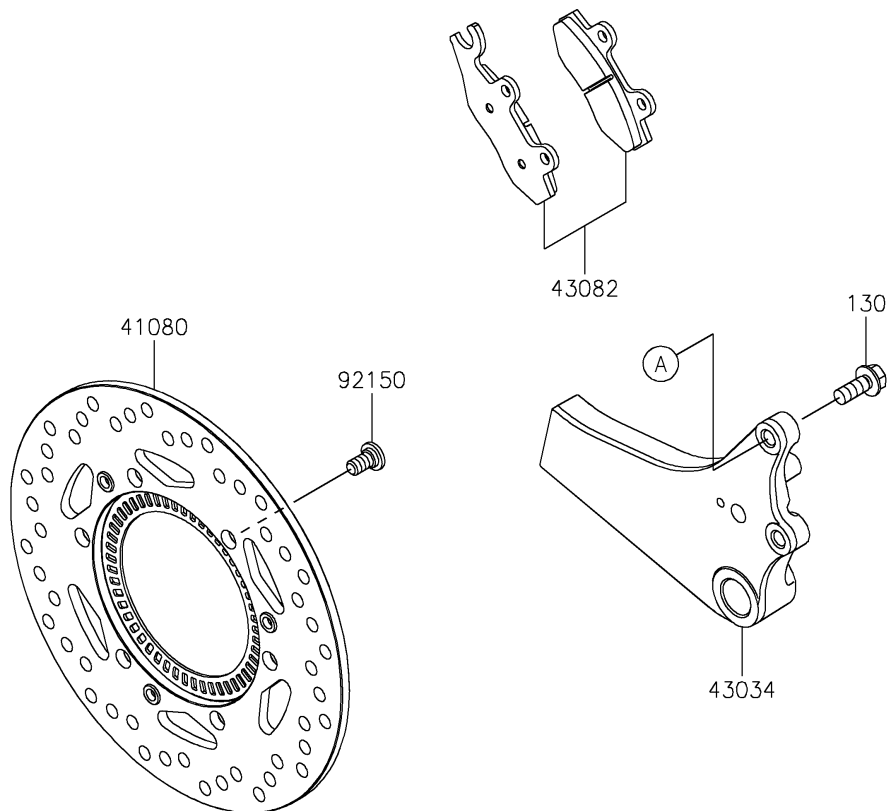

2025 KLR650 Adventure ABS

PARTS DIAGRAM

Rear Brake

F2294

2025 KLR650 Adventure ABS

PARTS LIST

Rear Brake

ITEM NAME	PART NUMBER	QUANTITY
-----------	-------------	----------
