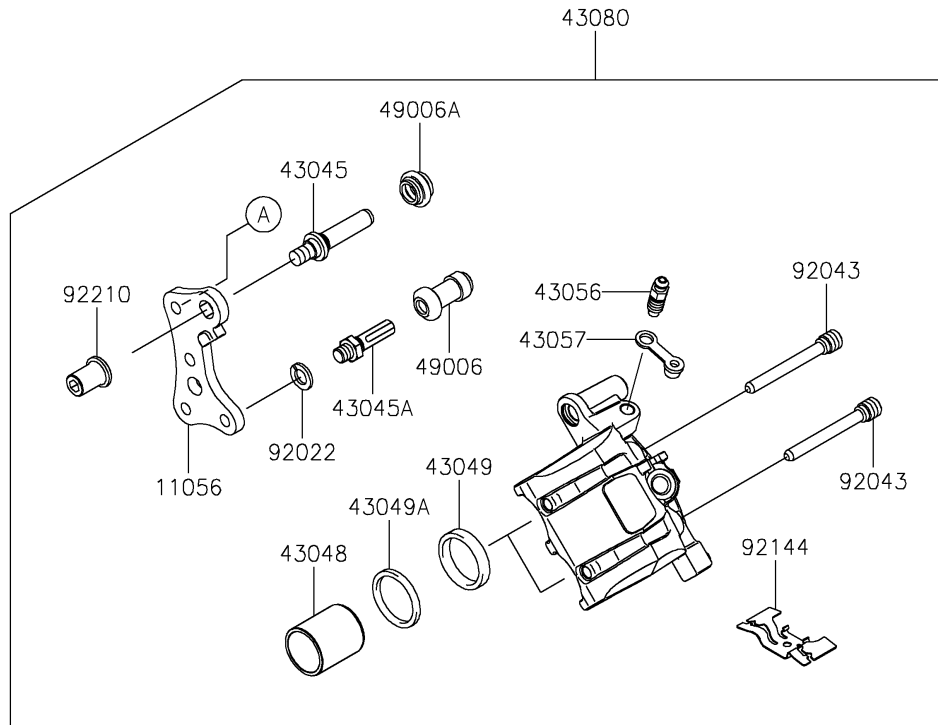

2025 KLR650 Adventure ABS

PARTS DIAGRAM

Rear Brake

F2294

2025 KLR650 Adventure ABS

PARTS LIST

Rear Brake

ITEM NAME	PART NUMBER	QUANTITY
-----------	-------------	----------
