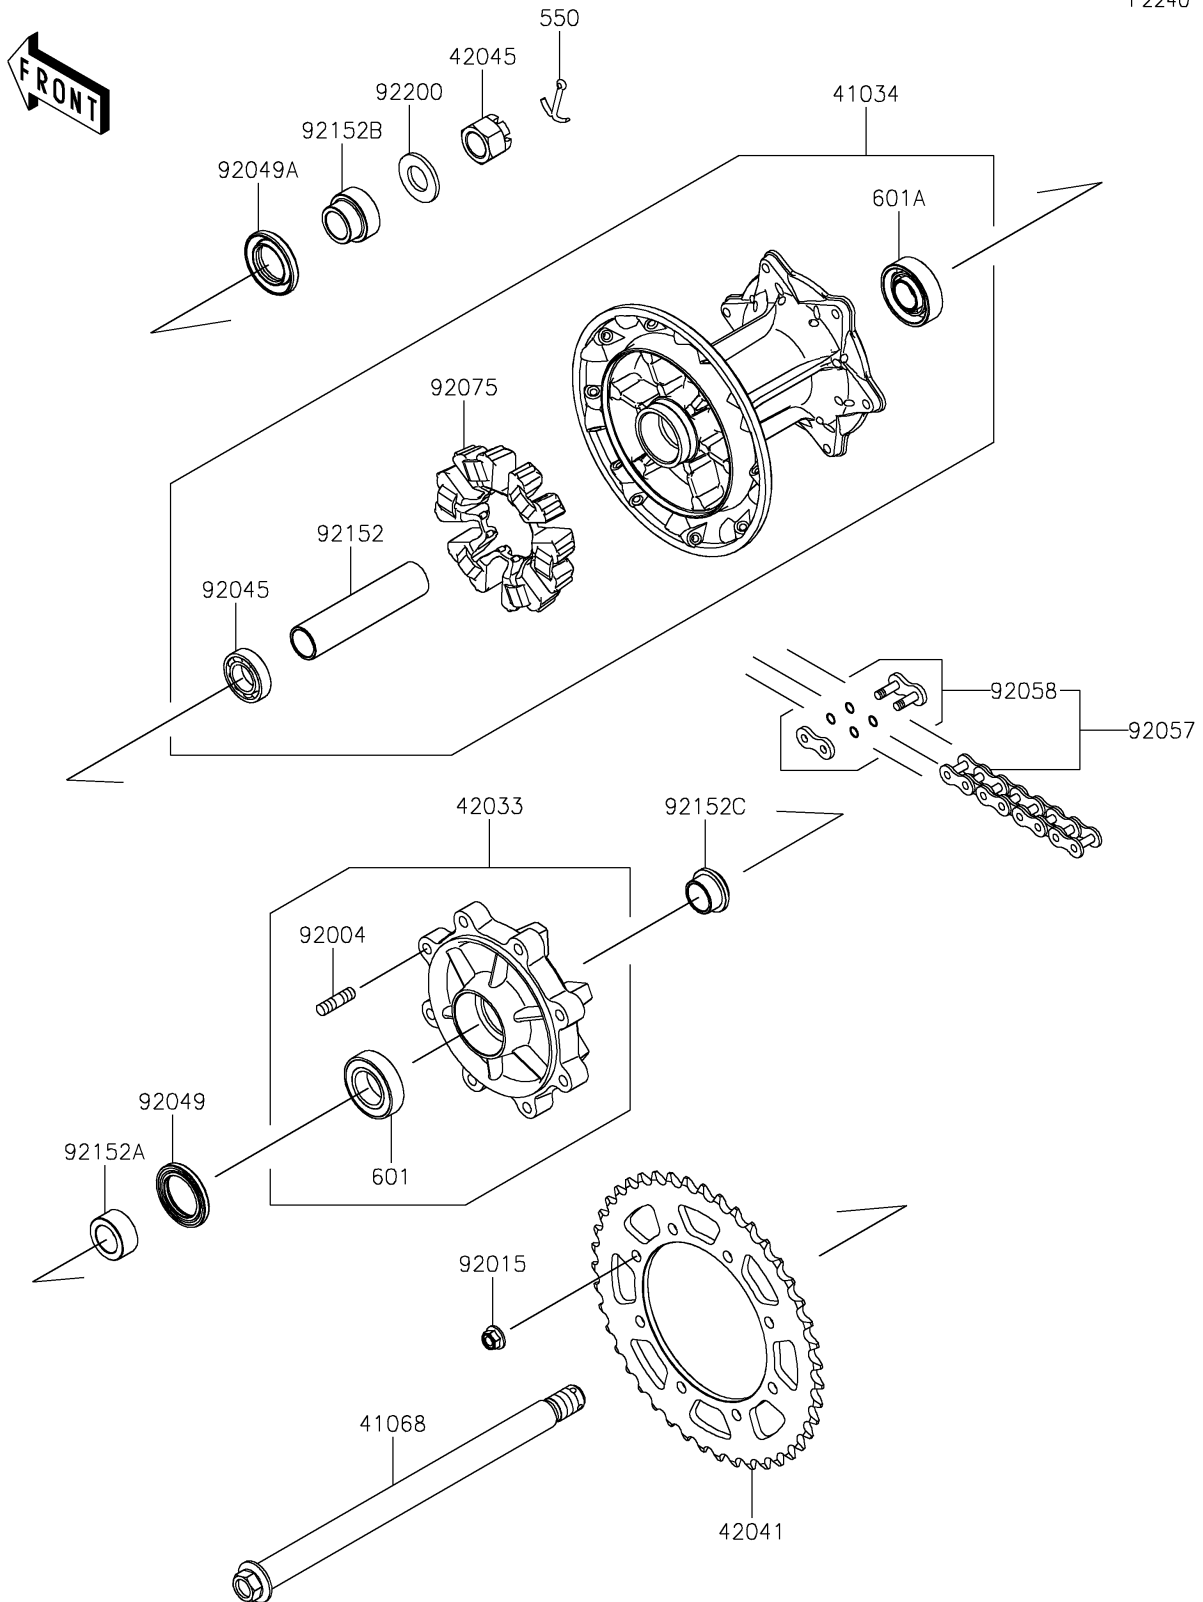

2025 KLR650 Adventure ABS

PARTS DIAGRAM

Rear Hub

F2240

2025 KLR650 Adventure ABS

PARTS LIST

Rear Hub

ITEM NAME	PART NUMBER	QUANTITY
-----------	-------------	----------
