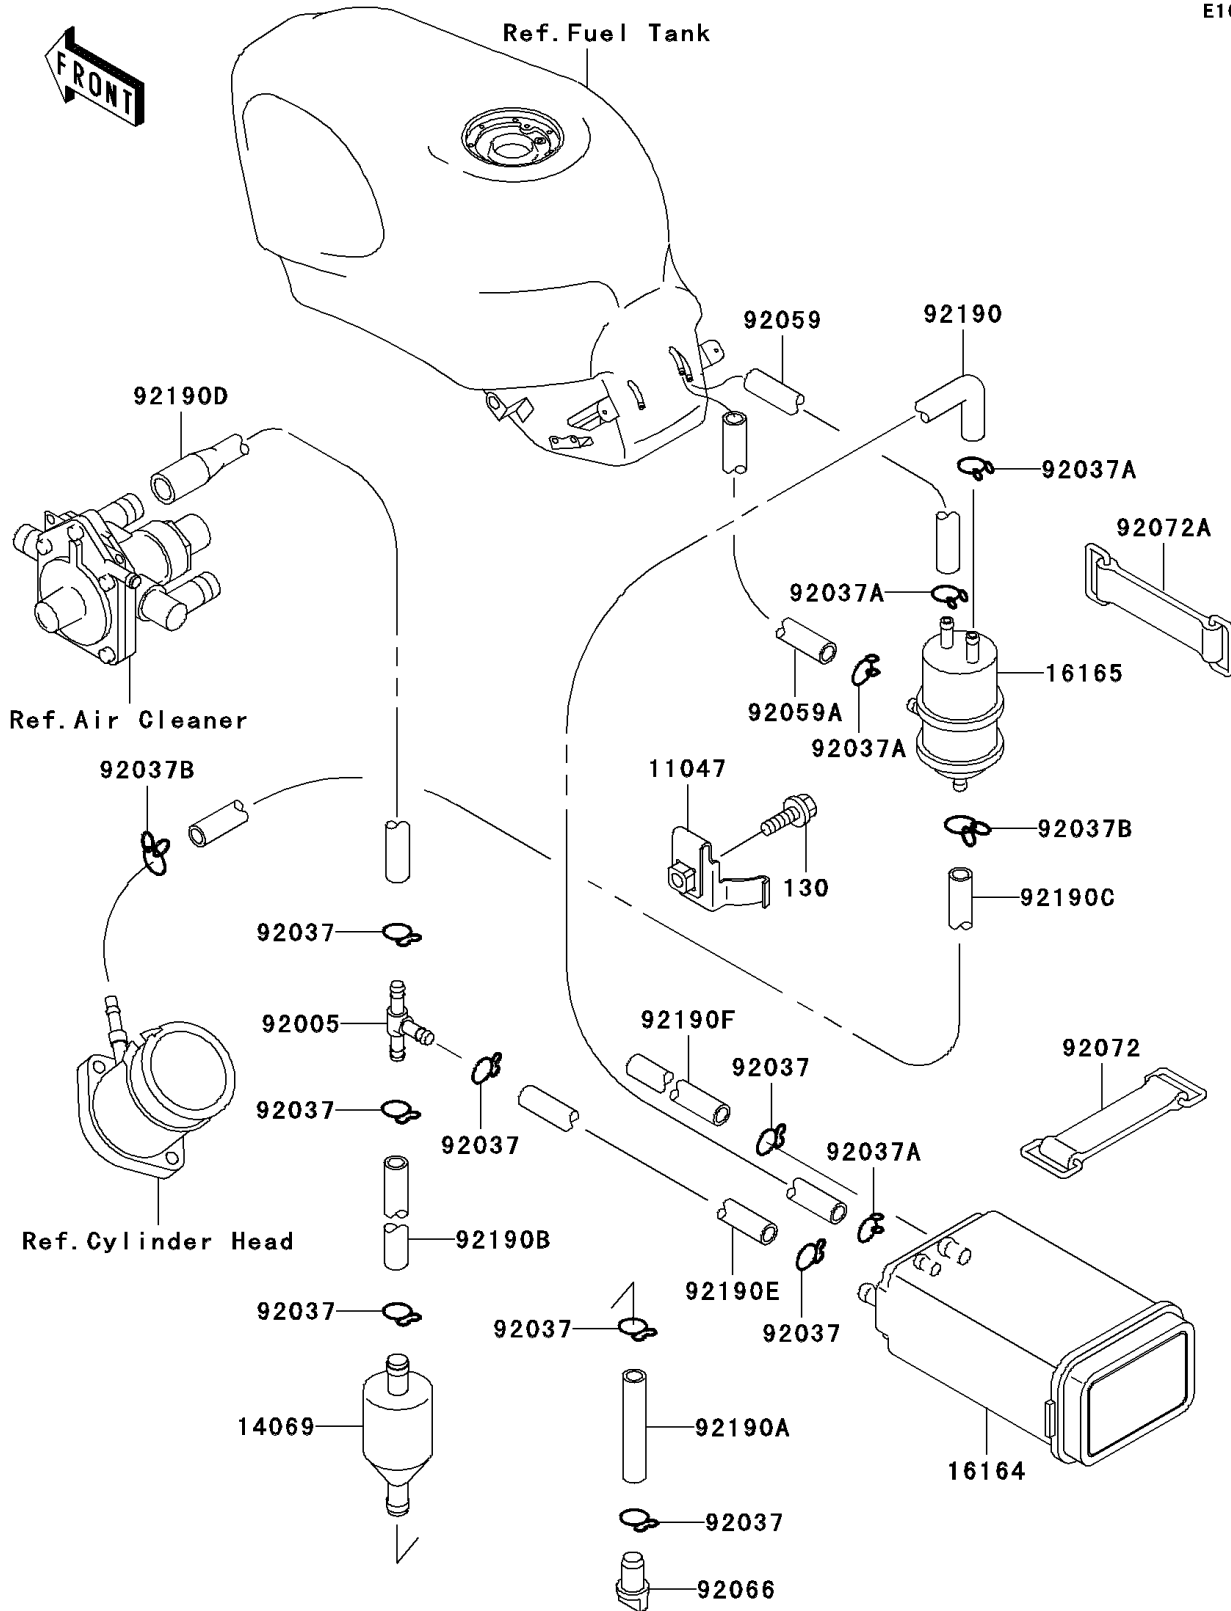

2004 ZZR600

PARTS DIAGRAM

Fuel Evaporative System(E10-E12)

E1650

2004 ZZR600

PARTS LIST

Fuel Evaporative System(E10-E12)

ITEM NAME	PART NUMBER	QUANTITY
BOLT-FLANGED (Ref # 130)	130J0612	1
BRACKET,CANISTER (Ref # 11047)	11047-1990	1
BREATHER (Ref # 14069)	14069-1051	1
CANISTER (Ref # 16164)	16164-1052	1
SEPARATOR (Ref # 16165)	16165-1001	1
FITTING,T-TYPE (Ref # 92005)	92005-1119	1
CLAMP,HOSE (Ref # 92037)	92037-1104	8
CLAMP,TUBE (Ref # 92037A)	92037-147	4
CLAMP (Ref # 92037B)	92037-1712	2
TUBE,5X10X170,BLUE (Ref # 92059)	92059-1496	1
TUBE,5X10X230,RED (Ref # 92059A)	92059-1497	1
PLUG,DRAIN (Ref # 92066)	92066-1211	1
BAND,L=142.1 (Ref # 92072)	92072-006	1
BAND,L=50 (Ref # 92072A)	92072-1419	1
TUBE,5X10X690,BLUE (Ref # 92190)	92190-1099	1
TUBE,7X12X45 (Ref # 92190A)	92190-1200	1
TUBE,7X12X160 (Ref # 92190B)	92190-1201	1
TUBE,4X9X651,WHITE (Ref # 92190C)	92190-1440	1
TUBE,L=569,YELLOW (Ref # 92190D)	92190-1441	1
TUBE,7X12X700,YELLOW (Ref # 92190E)	92190-1442	1
TUBE,7X12X1250,GREEN (Ref # 92190F)	92190-1443	1