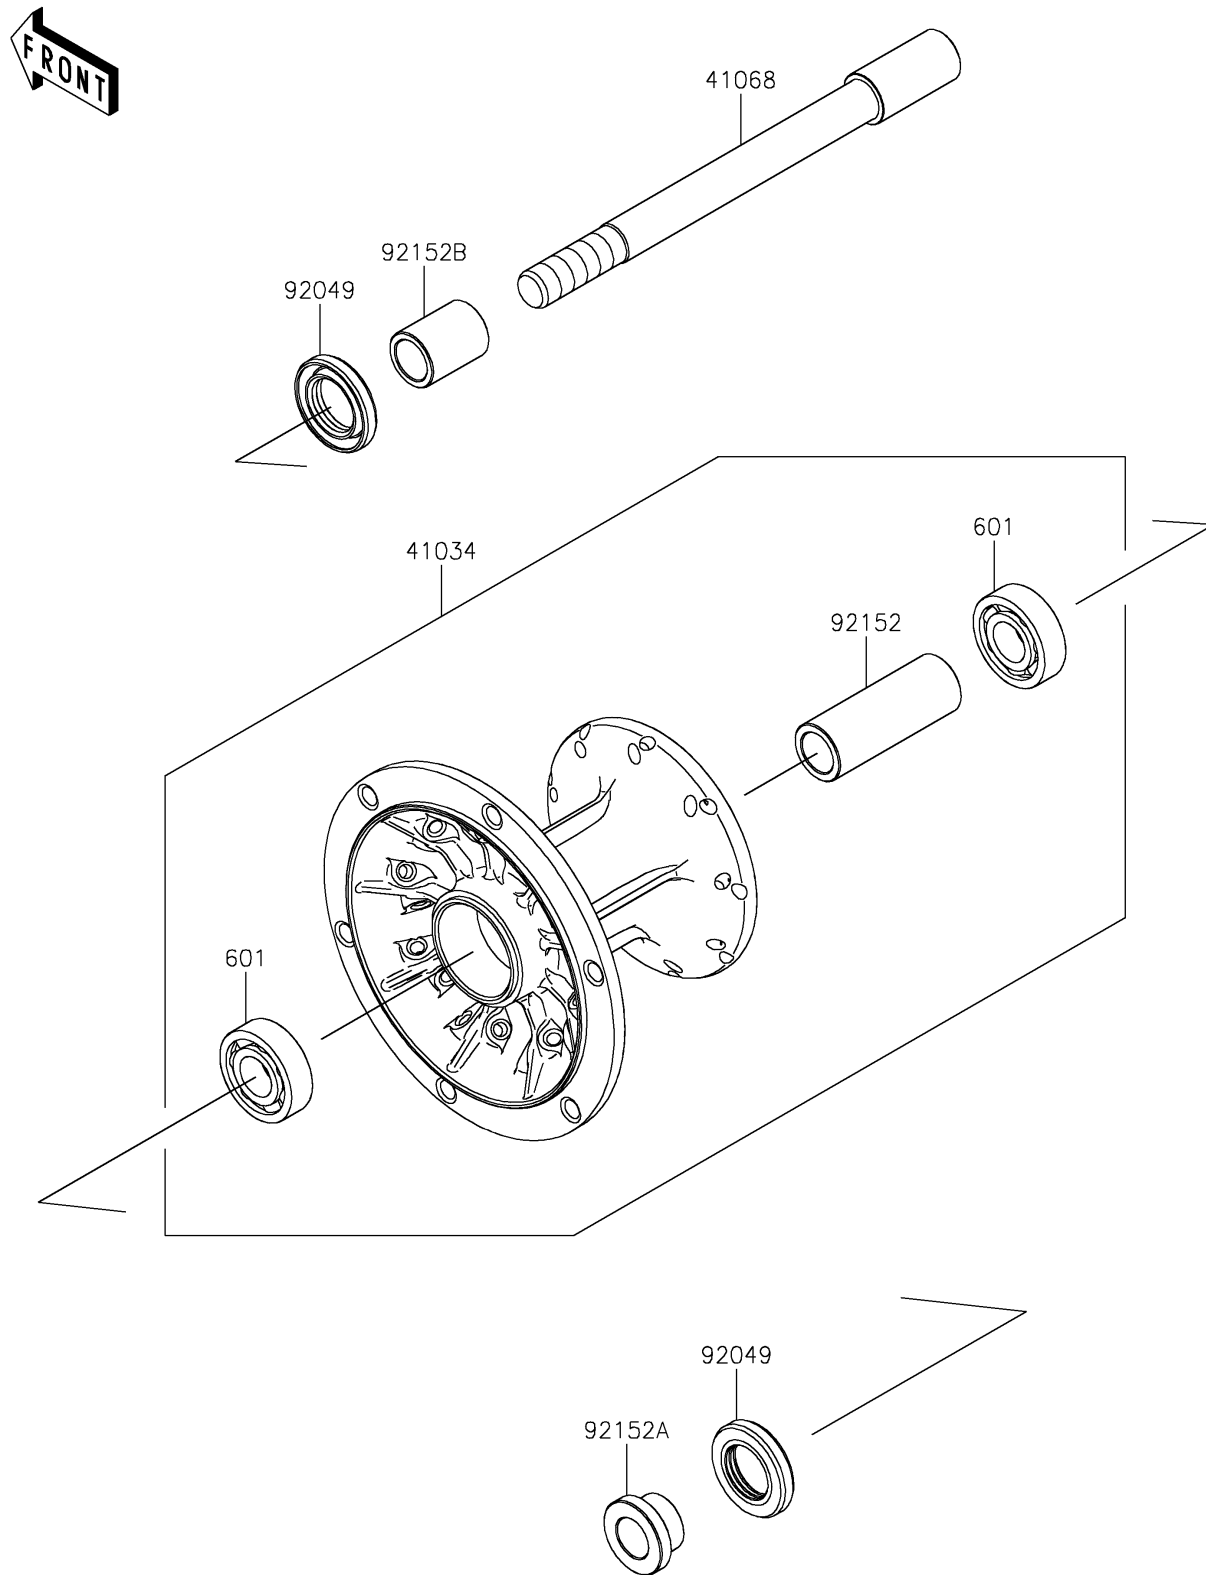

2025 KLR650 Adventure ABS

PARTS DIAGRAM

Front Hub

F2230

2025 KLR650 Adventure ABS

PARTS LIST

Front Hub

ITEM NAME	PART NUMBER	QUANTITY
-----------	-------------	----------
