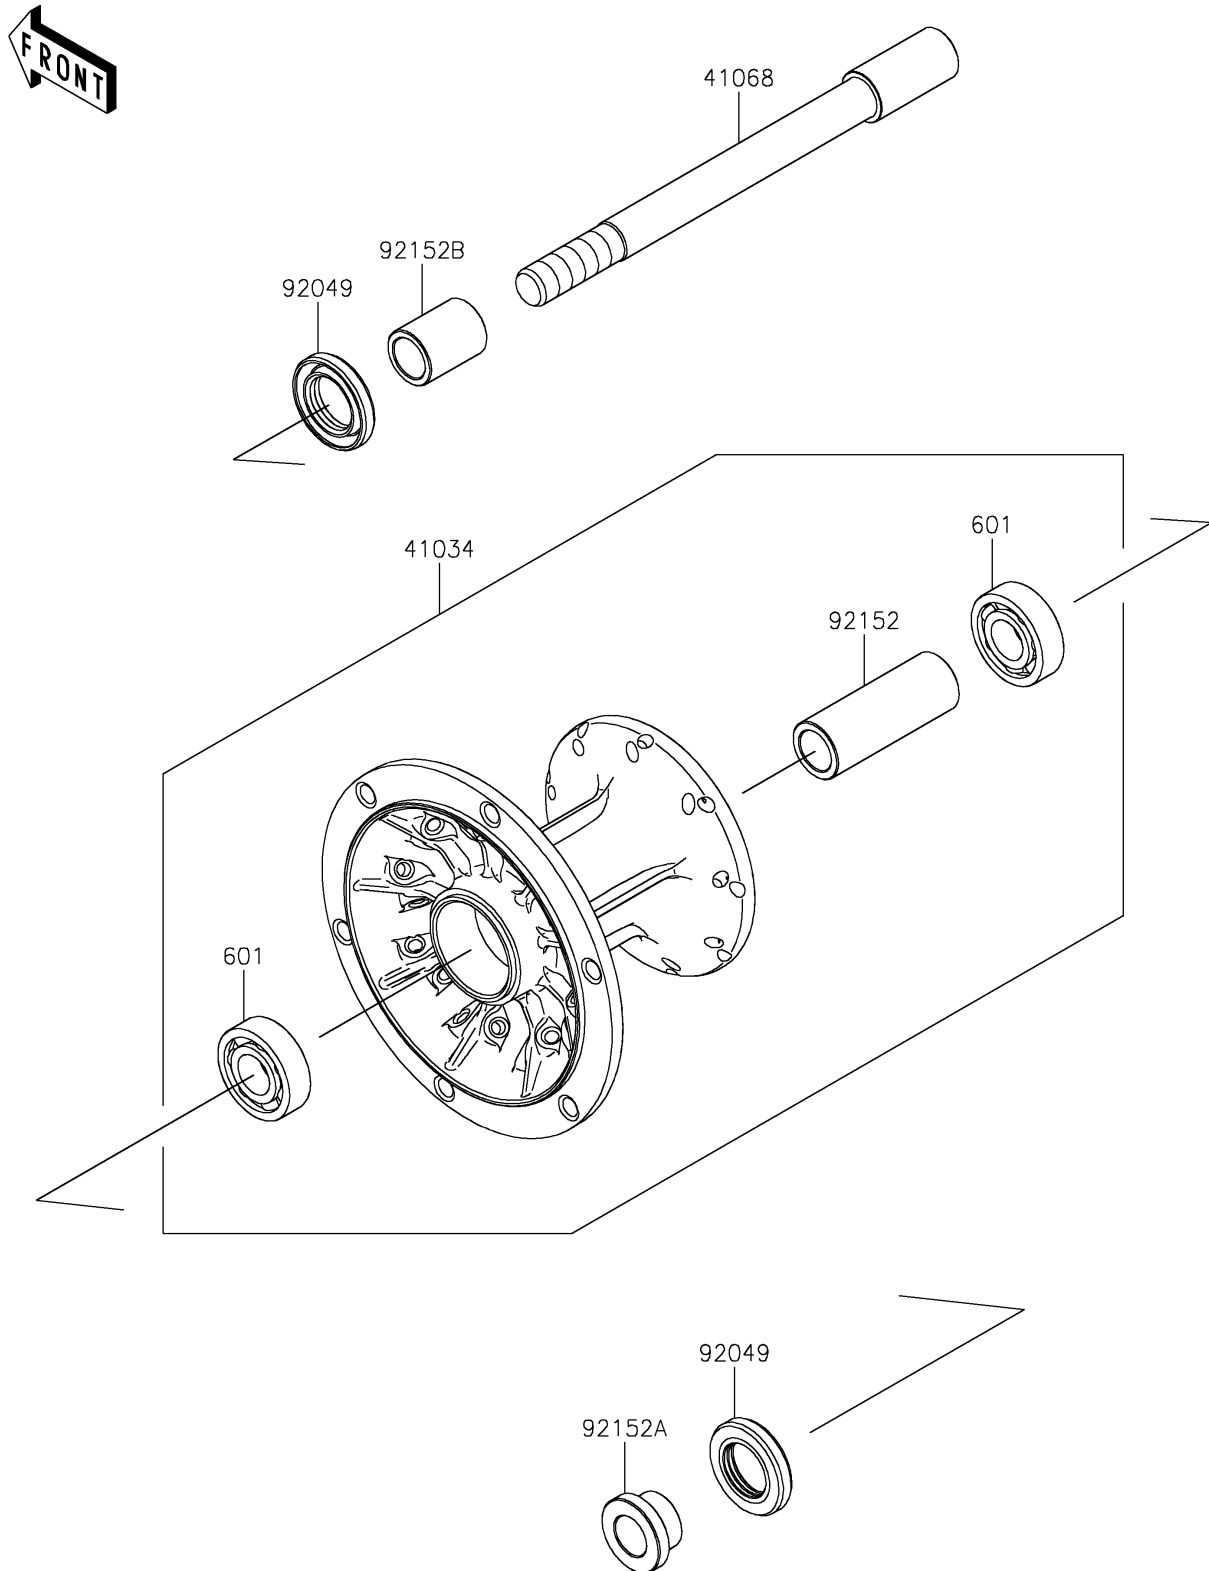

2023 KLR[®] 650 ADVENTURE

PARTS DIAGRAM

Front Hub

F2230

2023 KLR[®] 650 ADVENTURE

PARTS LIST

Front Hub

ITEM NAME	PART NUMBER	QUANTITY
DRUM-ASSY,FR (Ref # 41034)	41034-0608	1
AXLE,FR (Ref # 41068)	41068-0658	1
SEAL-OIL,23X40X7 (Ref # 92049)	92049-0801	2
COLLAR,17.2X25X67.5 (Ref # 92152)	92152-2732	1
COLLAR,LH (Ref # 92152A)	92152-2733	1
COLLAR,RH (Ref # 92152B)	92152-2734	1
BEARING-BALL,#6203UG (Ref # 601)	601B6203UG	2