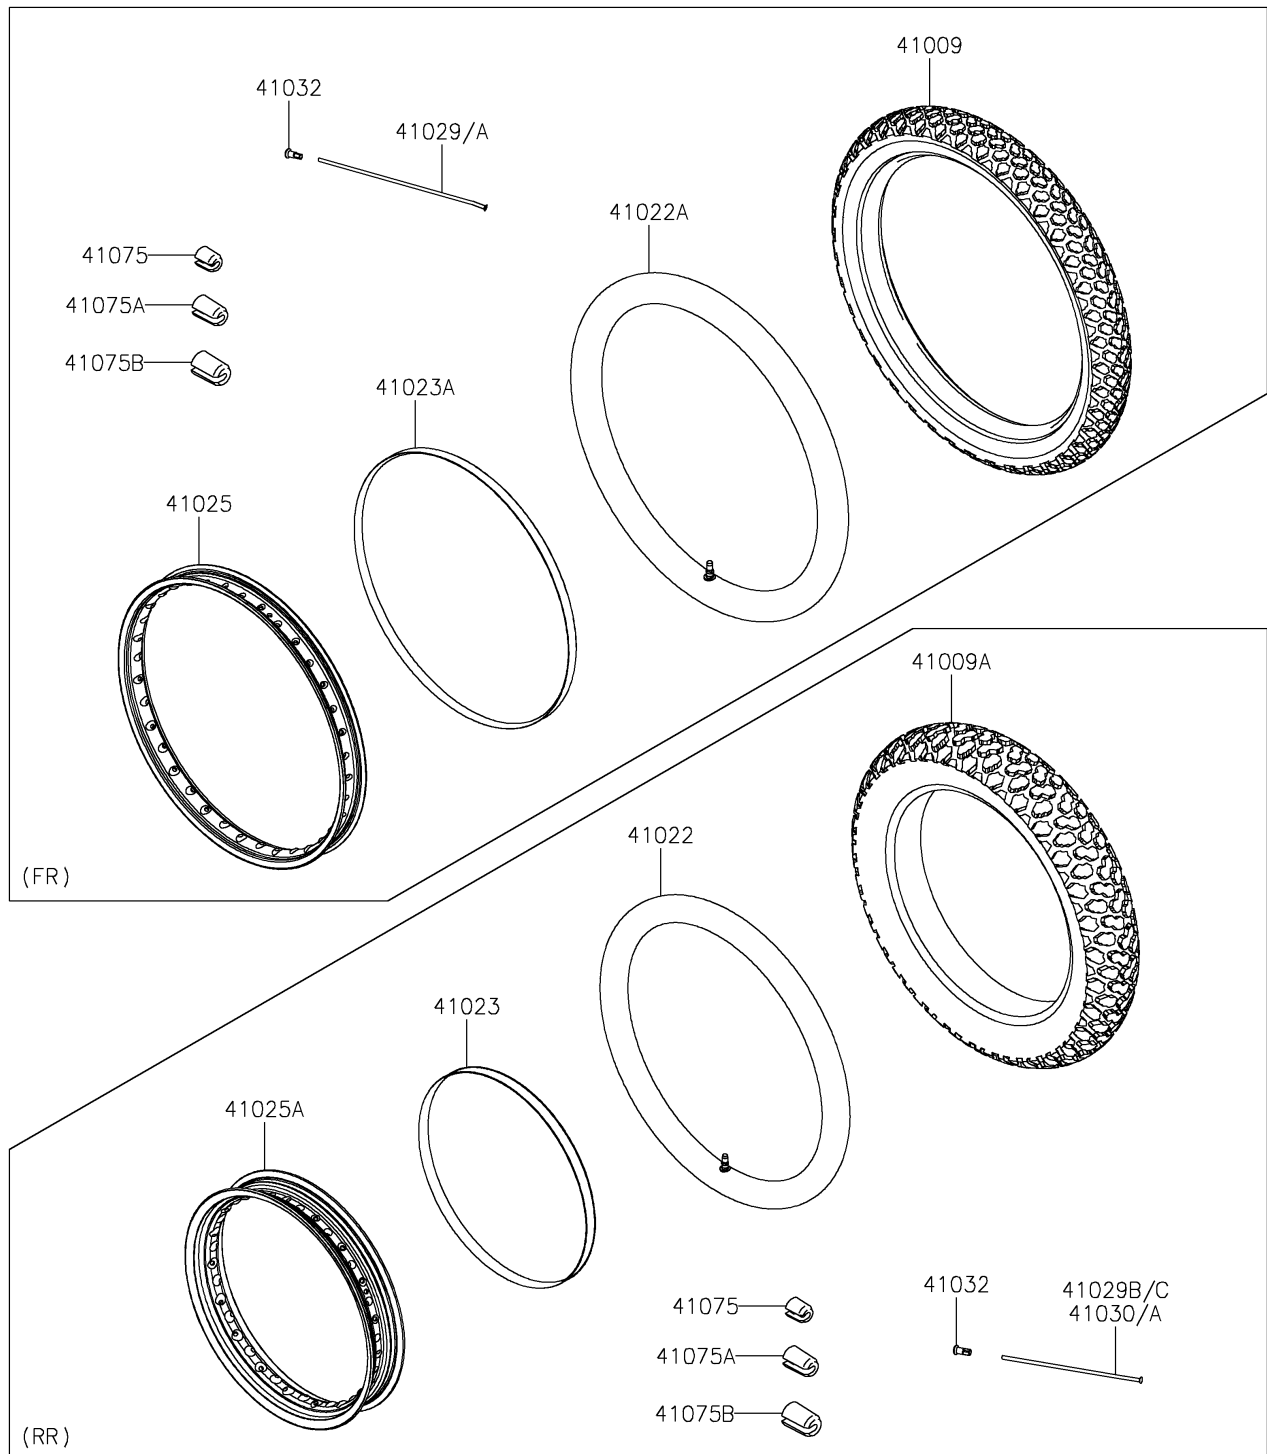

2025 KLR650 Adventure ABS

PARTS DIAGRAM

Wheels/Tires

F2210

2025 KLR650 Adventure ABS

PARTS LIST

Wheels/Tires

| ITEM NAME | PART NUMBER | QUANTITY |
|-----------|-------------|----------|
|-----------|-------------|----------|
