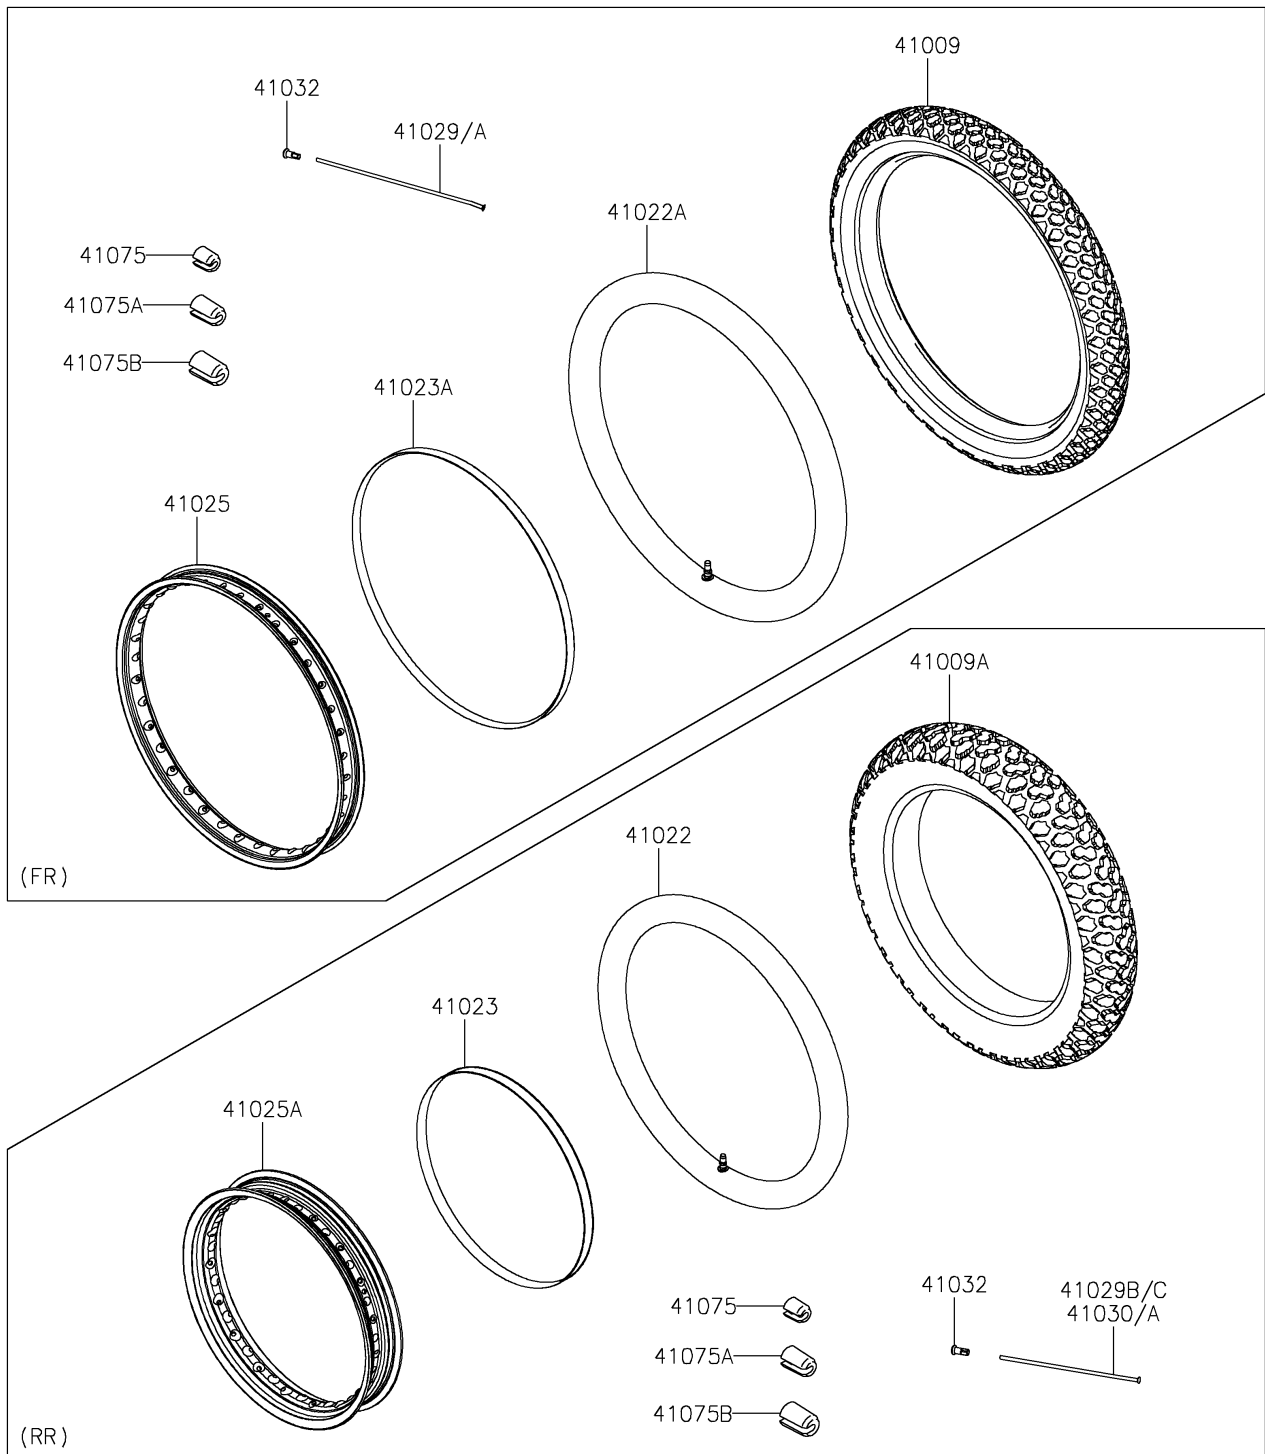

2023 KLR® 650 Adventure ABS

PARTS DIAGRAM

Wheels/Tires

F2210

2023 KLR® 650 Adventure ABS

PARTS LIST

Wheels/Tires

ITEM NAME	PART NUMBER	QUANTITY
TIRE,FR,90/90-21 54S,K750(D) (Ref # 41009)	41009-0001	1
TIRE,RR,130/80-17 65S,K750(D) (Ref # 41009A)	41009-0002	1
TUBE-TIRE,130/80-17(D) (Ref # 41022)	41022-0003	1
TUBE-TIRE,3.00-21(D),SNI (Ref # 41022A)	41022-0095	1
BAND-RIM,17XWM/MT2.15-2.50(D) (Ref # 41023)	41023-0001	1
BAND-RIM,21XWM1.60-1.85(D) (Ref # 41023A)	41023-1144	1
RIM,FR,1.60X21,BLACK (Ref # 41025)	41025-0033-WC	1
RIM,RR,2.50X17 (Ref # 41025A)	41025-0419	1
SPOKE-INNER,FR,LH,4X236 (Ref # 41029)	41029-0065	18
SPOKE-INNER,FR,RH,4X239 (Ref # 41029A)	41029-0066	18
SPOKE-INNER,RR,LH,4X157 (Ref # 41029B)	41029-0117	9
SPOKE-INNER,RR,RH,4X181 (Ref # 41029C)	41029-0118	9
SPOKE-OUTER,RR,LH,4X157 (Ref # 41030)	41030-0033	9
SPOKE-OUTER,RR,RH,4X178.5 (Ref # 41030A)	41030-0034	9
NIPPLE-SPOKE (Ref # 41032)	41032-0013	72
BALANCER-WHEEL,10G (Ref # 41075)	41075-0011	AR
BALANCER-WHEEL,20G (Ref # 41075A)	41075-0012	AR
BALANCER-WHEEL,30G (Ref # 41075B)	41075-0013	AR