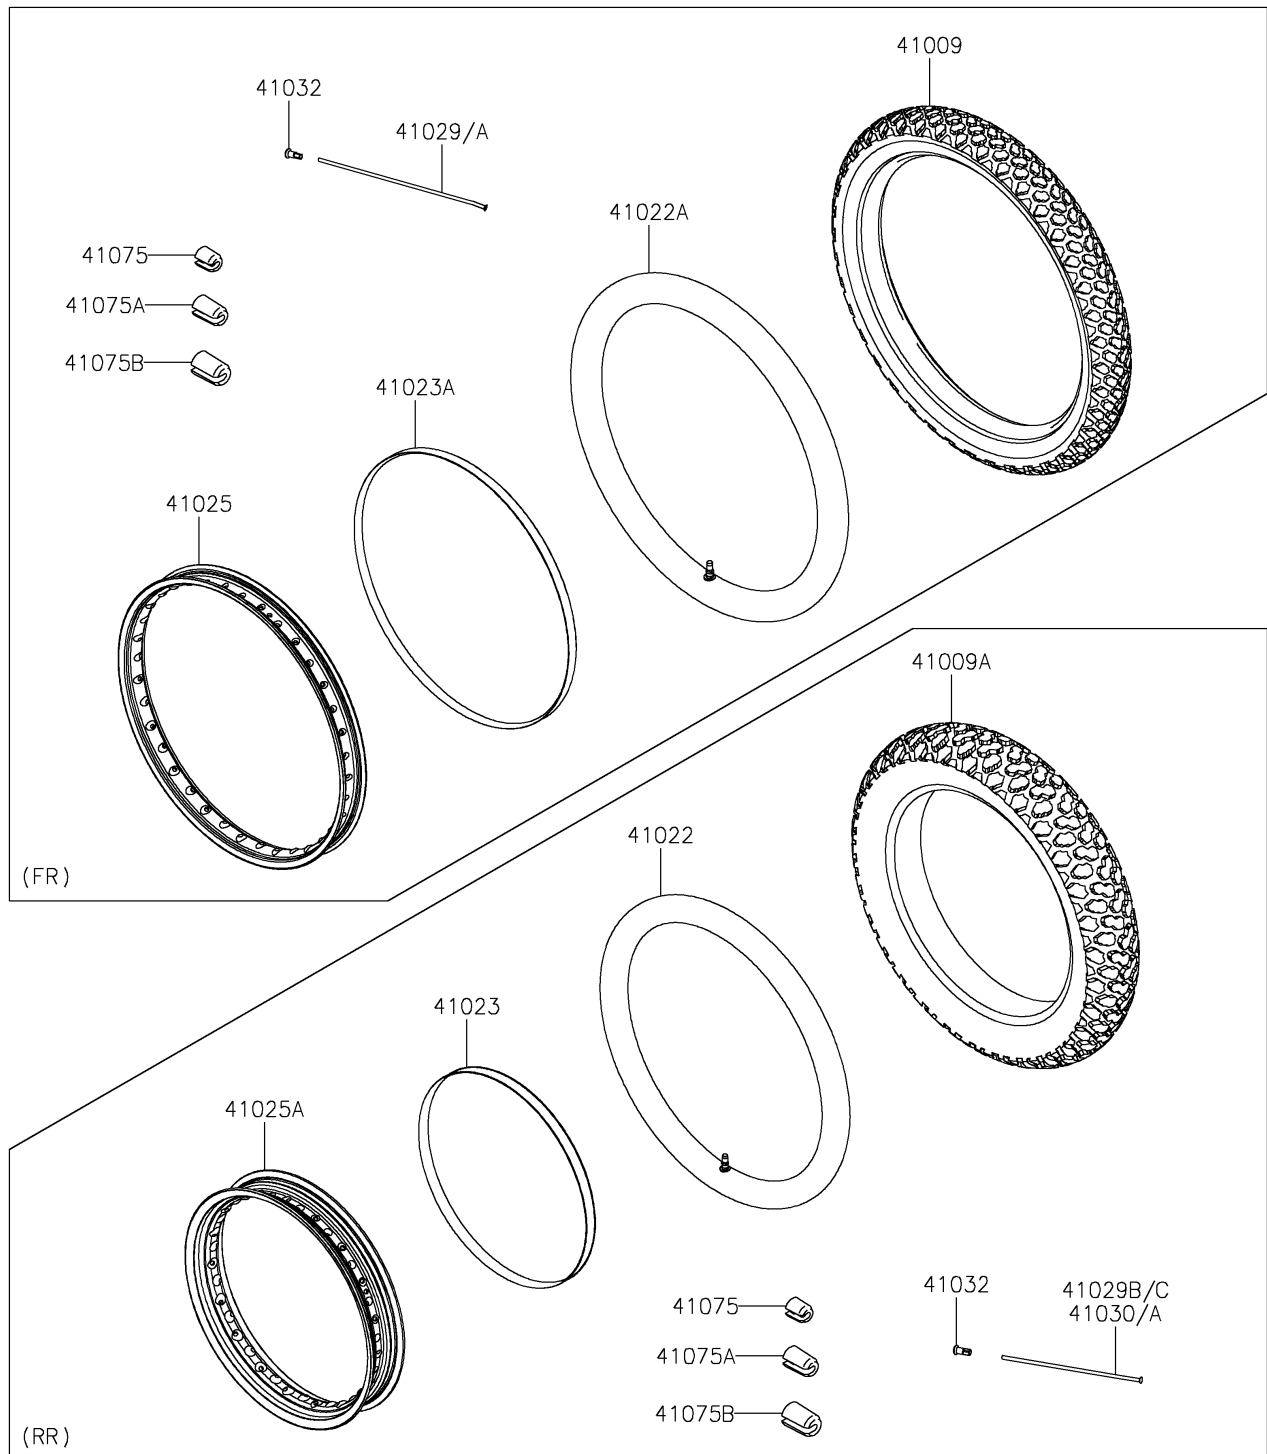

## PARTS DIAGRAM

### Wheels/Tires

F2210

## PARTS LIST

### Wheels/Tires

ITEM NAME	PART NUMBER	QUANTITY
TIRE,FR,90/90-21 54S,K750(D) (Ref # 41009)	41009-0001	1
TIRE,RR,130/80-17 65S,K750(D) (Ref # 41009A)	41009-0002	1
TUBE-TIRE,130/80-17(D) (Ref # 41022)	41022-0003	1
TUBE-TIRE,3.00-21(D),SNI (Ref # 41022A)	41022-0095	1
BAND-RIM,17XWM/MT2.15-2.50(D) (Ref # 41023)	41023-0001	1
BAND-RIM,21XWM1.60-1.85(D) (Ref # 41023A)	41023-1144	1
RIM,FR,1.60X21,BLACK (Ref # 41025)	41025-0033-WC	1
RIM,RR,2.50X17 (Ref # 41025A)	41025-0419	1
SPOKE-INNER,FR,LH,4X236 (Ref # 41029)	41029-0065	18
SPOKE-INNER,FR,RH,4X239 (Ref # 41029A)	41029-0066	18
SPOKE-INNER,RR,LH,4X157 (Ref # 41029B)	41029-0117	9
SPOKE-INNER,RR,RH,4X181 (Ref # 41029C)	41029-0118	9
SPOKE-OUTER,RR,LH,4X157 (Ref # 41030)	41030-0033	9
SPOKE-OUTER,RR,RH,4X178.5 (Ref # 41030A)	41030-0034	9
NIPPLE-SPOKE (Ref # 41032)	41032-0013	72
BALANCER-WHEEL,10G (Ref # 41075)	41075-0011	AR
BALANCER-WHEEL,20G (Ref # 41075A)	41075-0012	AR
BALANCER-WHEEL,30G (Ref # 41075B)	41075-0013	AR