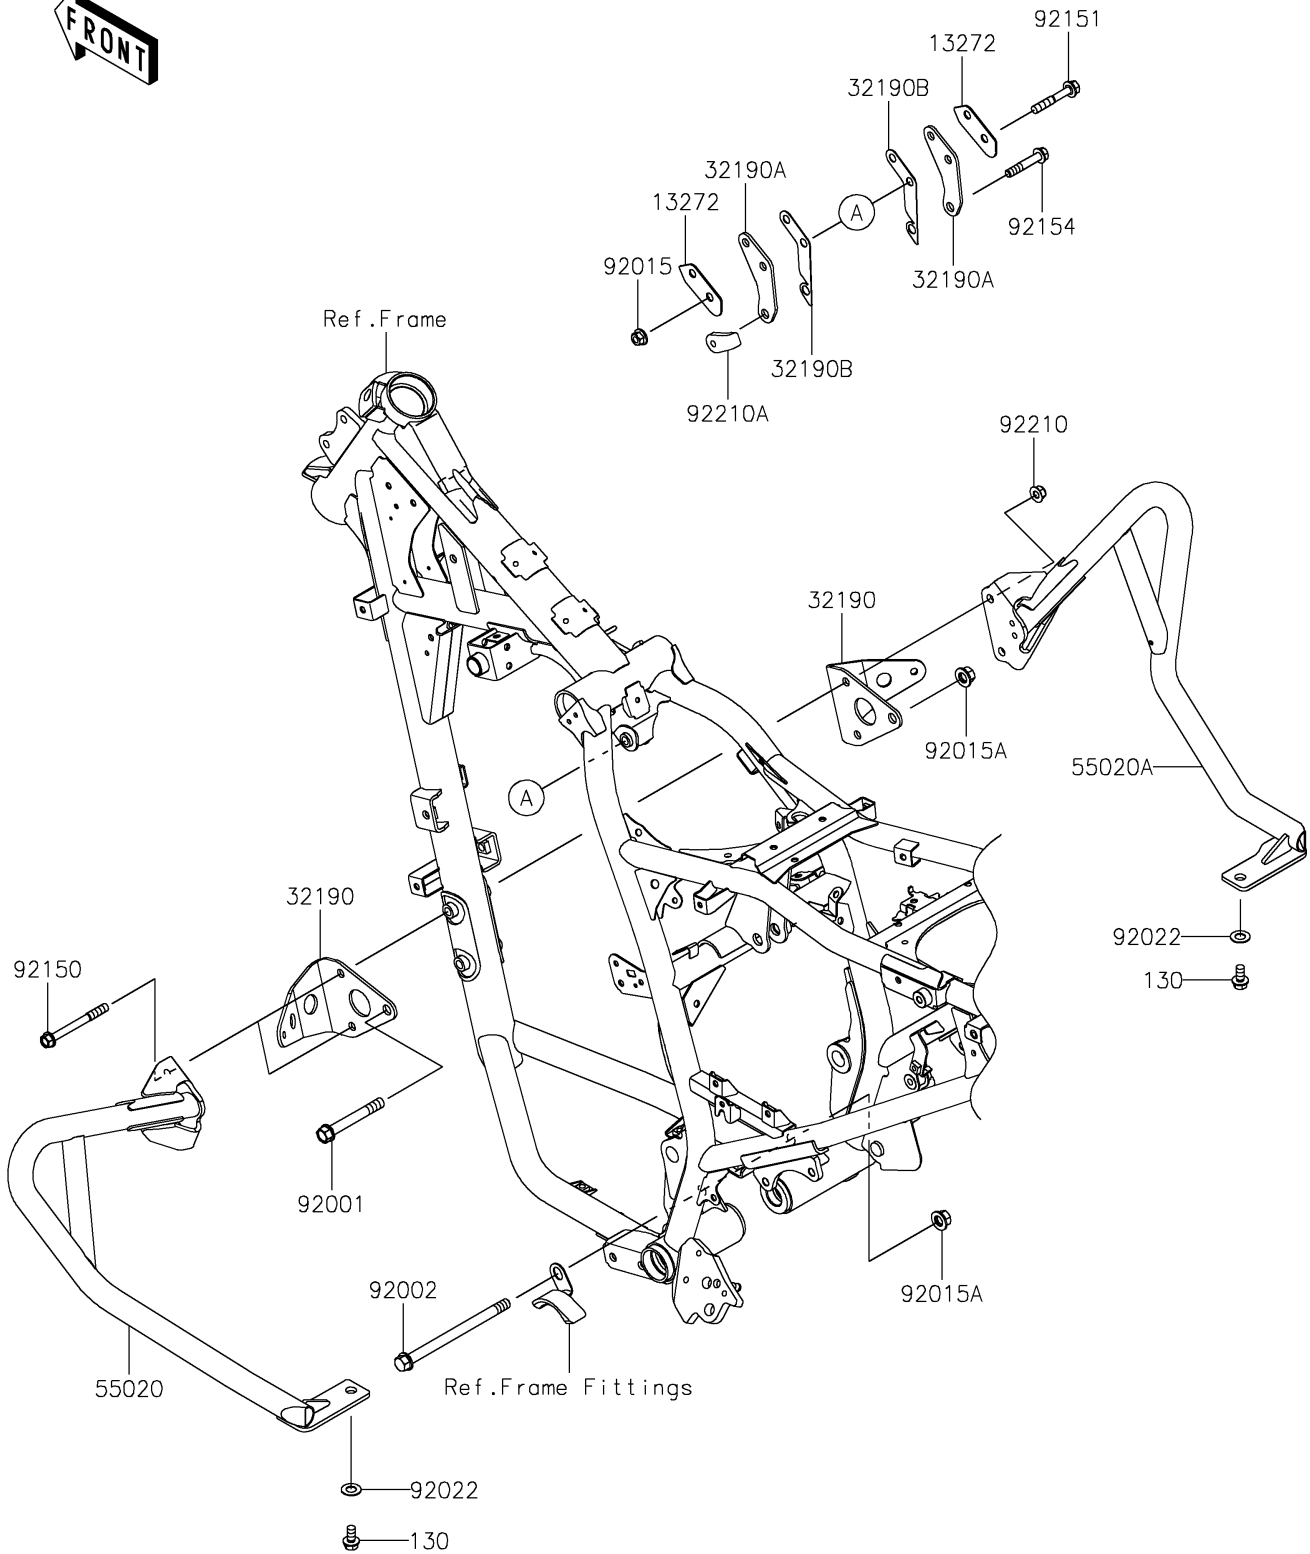

2025 KLR650 Adventure ABS

PARTS DIAGRAM

Engine Mount

F2122

2025 KLR650 Adventure ABS

PARTS LIST

Engine Mount

ITEM NAME	PART NUMBER	QUANTITY
-----------	-------------	----------
