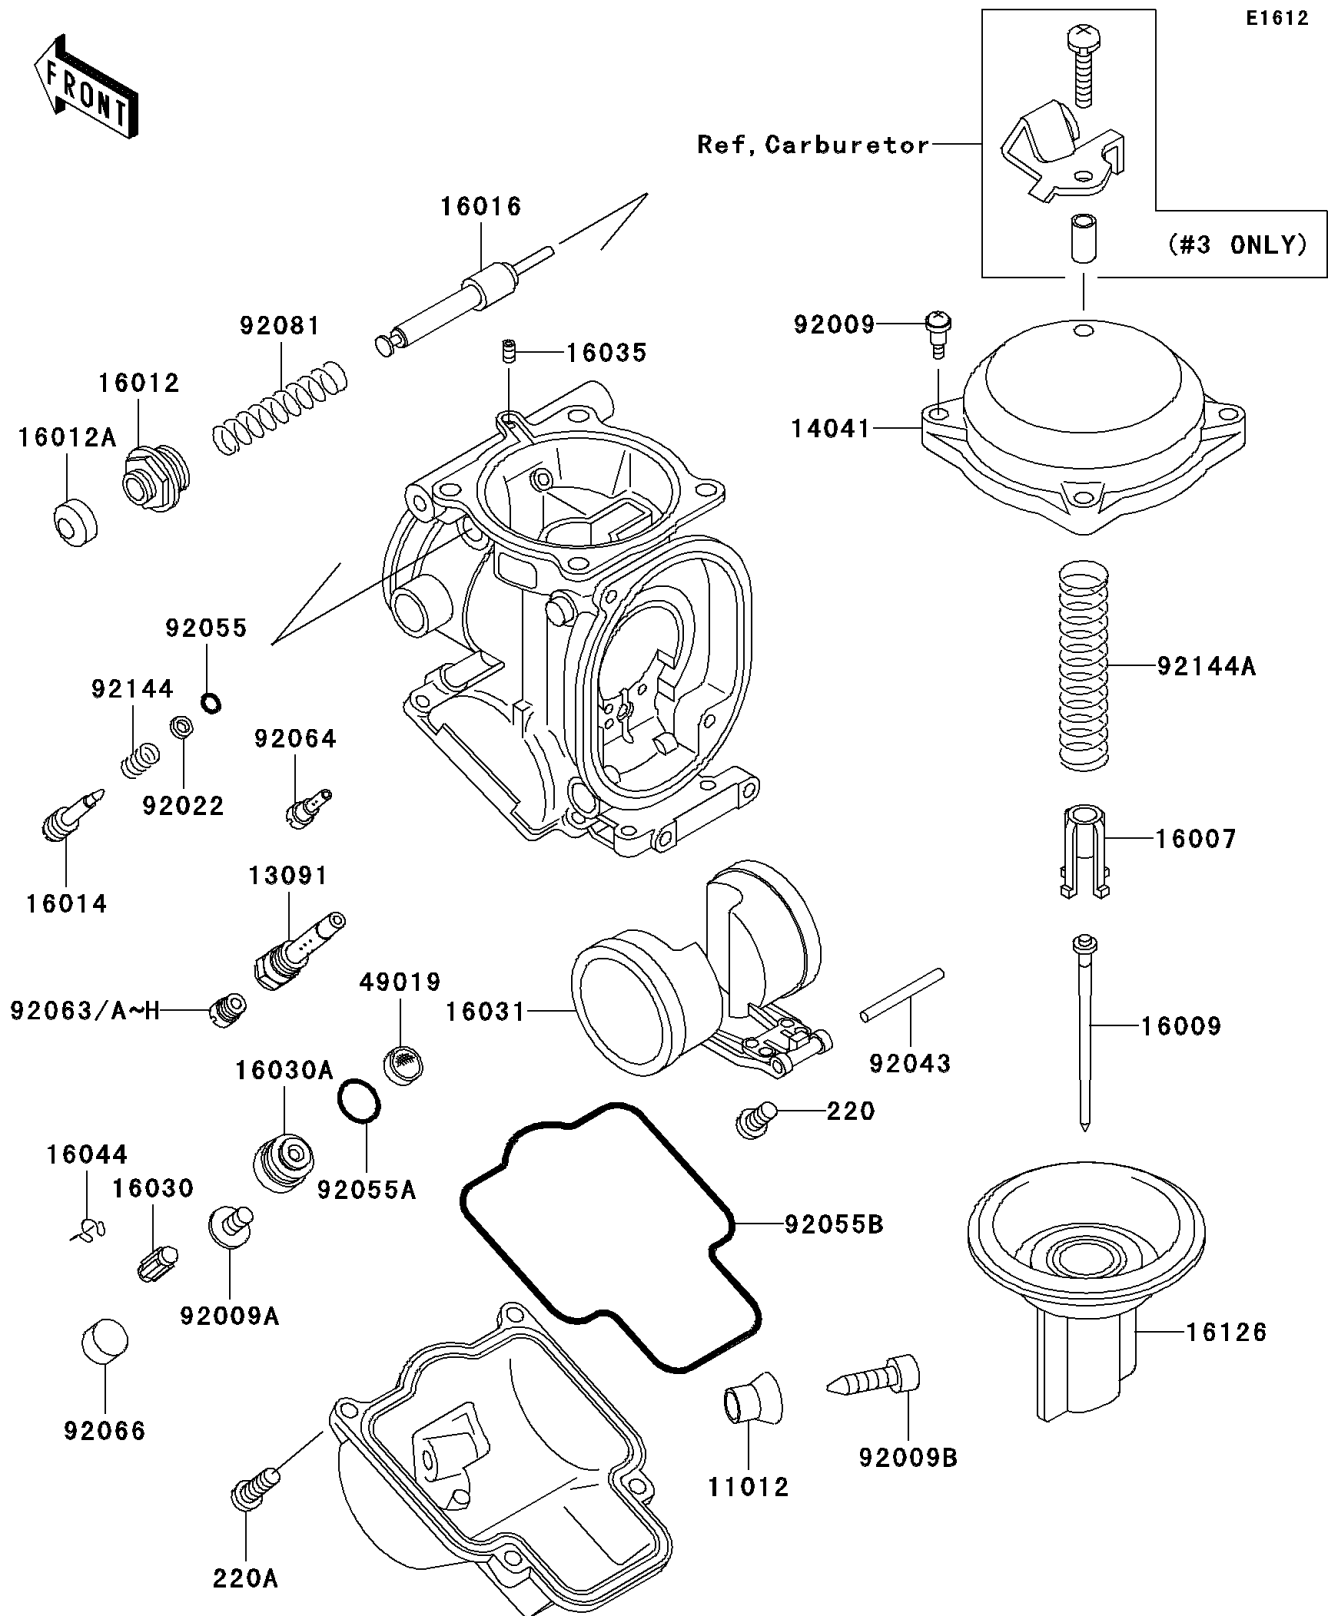

2004 ZZR600

PARTS DIAGRAM

Carburetor Parts

2004 ZZR600

PARTS LIST

Carburetor Parts

ITEM NAME	PART NUMBER	QUANTITY
CAP,DRAIN SCREW (Ref # 11012)	11012-1675	4
HOLDER,NEEDLE JET (Ref # 13091)	13091-1847	4
CAP-CHAMBER,MIXING (Ref # 14041)	14041-1091	4
SEAT-SPRING,VALVE (Ref # 16007)	16007-1117	4
NEEDLE-JET,N23K (Ref # 16009)	16009-1795	4
CAP-STARTER PLUNGER (Ref # 16012)	16012-1051	4
CAP-STARTER PLUNGER (Ref # 16012A)	16012-1052	4
SCREW-PILOT AIR (Ref # 16014)	16014-1064	4
PLUNGER,STARTER (Ref # 16016)	16016-1061	4
VALVE-FLOAT (Ref # 16030)	16030-1007	4
SEAT-VALVE,FLOAT (Ref # 16030A)	16030-1072	4
FLOAT (Ref # 16031)	16031-1070	4
JET-AIR,LEAK (Ref # 16035)	16035-1055	4
CLAMP,FLOAT VALVE (Ref # 16044)	16044-007	4
VALVE,VACUUM (Ref # 16126)	16126-1253	4
FILTER-FUEL,STRAINER (Ref # 49019)	49019-3707	4
SCREW,4X4.4 (Ref # 92009)	92009-1549	15
SCREW,4X8 (Ref # 92009A)	92009-1550	4
SCREW,DRAIN,M6X0.75 (Ref # 92009B)	92009-1551	4
WASHER,PLAIN (Ref # 92022)	92022-1003	4
PIN,FLOAT (Ref # 92043)	92043-1207	4
RING-O,PILOT ADJUST (Ref # 92055)	92055-1002	4
RING-O,VALVE SEAT (Ref # 92055A)	92055-1425	4
RING-O,FLOAT CHAMBER (Ref # 92055B)	92055-1426	4
JET-MAIN,#135 (Ref # 92063C)	92063-1014	4
JET-MAIN,#138 (Ref # 92063D)	92063-1015	4
SCREW-PAN-CROS (Ref # 220)	220D0408	4
SCREW-PAN-CROS (Ref # 220A)	220D0414	16
JET-PILOT,#35 (Ref # 92064)	92064-1101	4

2004 ZZR600

PARTS LIST

Carburetor Parts

ITEM NAME	PART NUMBER	QUANTITY
PLUG,PILOT AIR SCREW,6.9X2 (Ref # 92066)	92066-1051	4
SPRING,STARTER PLUNGER (Ref # 92081)	92081-1761	4
SPRING,PILOT AIR SCREW (Ref # 92144)	92144-1349	4
SPRING,VACUUM VALVE (Ref # 92144A)	92144-1538	4
JET-MAIN,#140 (Ref # 92063)	92063-1013	4
JET-MAIN,#140 (Ref # 92063A)	92063-1013	4
JET-MAIN,#135 (Ref # 92063B)	92063-1014	4
JET-MAIN,#142 (Ref # 92063E)	92063-1016	4
JET-MAIN,#145 (Ref # 92063F)	92063-1017	4
JET-MAIN,#130 (Ref # 92063G)	92063-1075	4
JET-MAIN,#132 (Ref # 92063H)	92063-1076	4