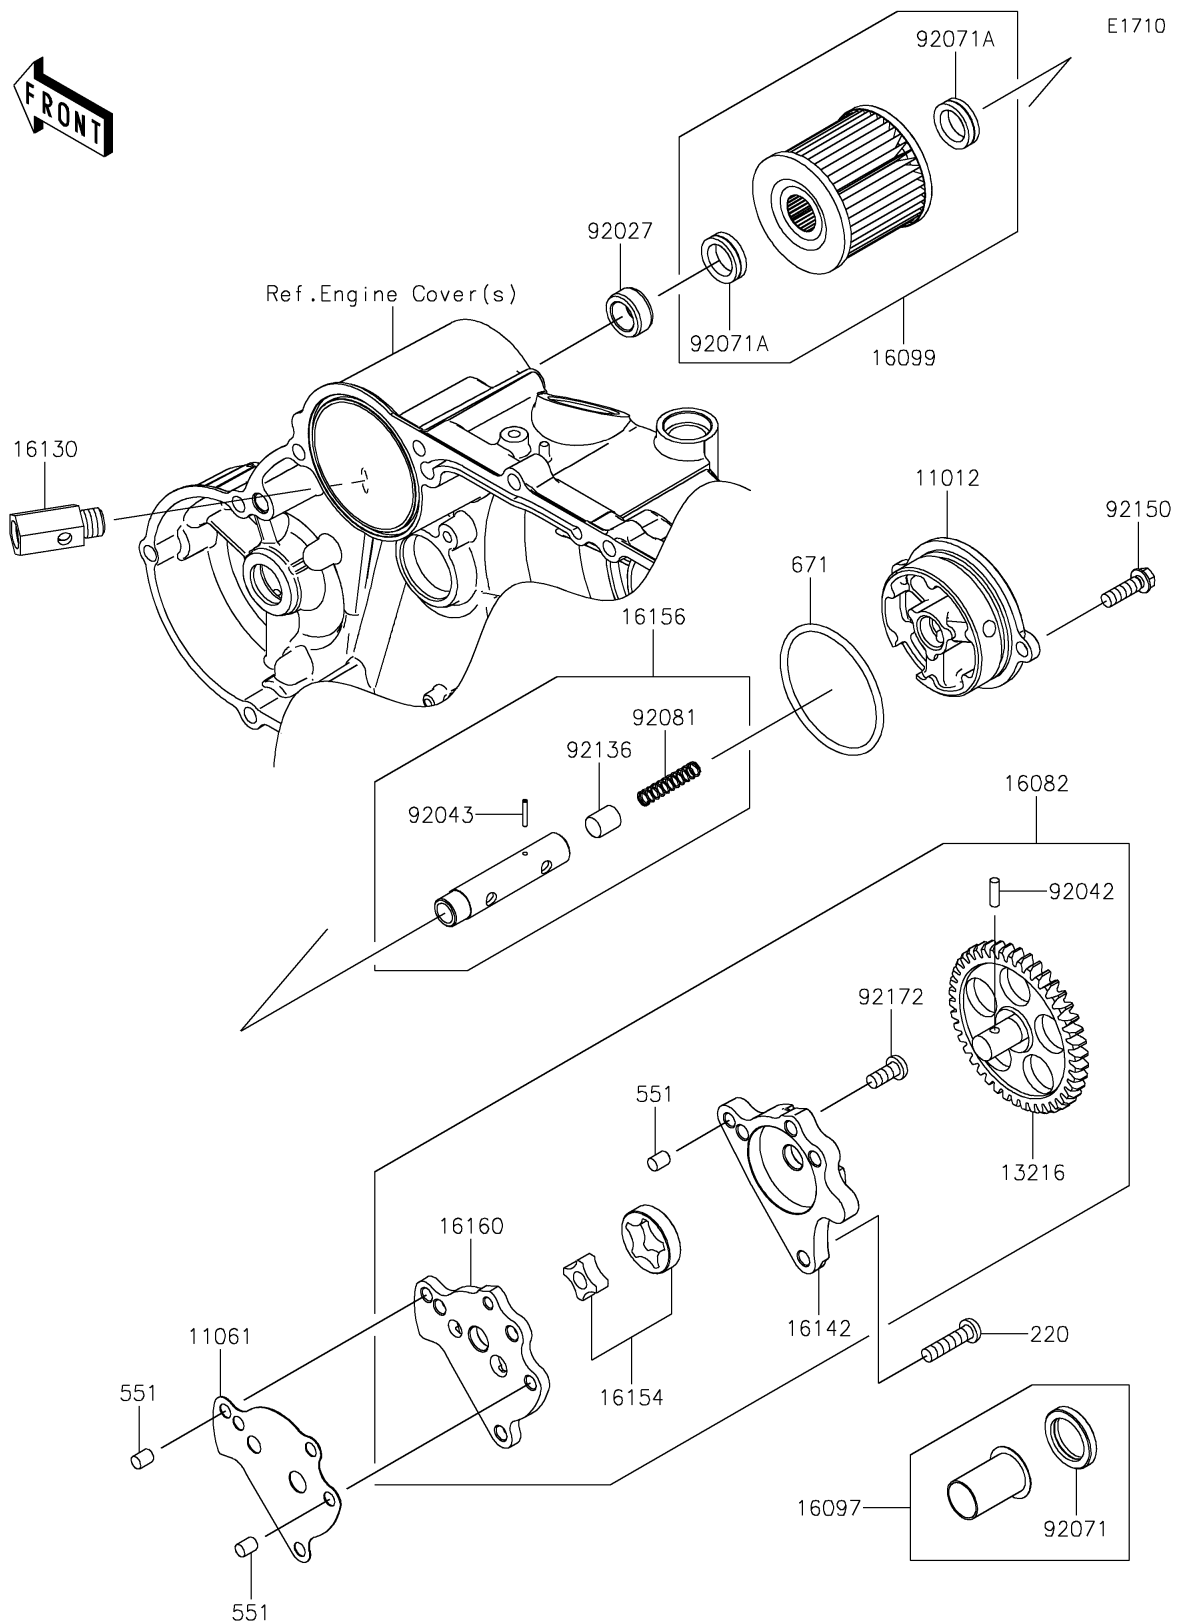

## PARTS DIAGRAM

### Oil Pump

## PARTS LIST

### Oil Pump

ITEM NAME	PART NUMBER	QUANTITY
CAP,OIL FILTER (Ref # 11012)	11012-1538	1
GASKET,OIL PUMP (Ref # 11061)	11061-0430	1
GEAR-COMP,OIL PUMP (Ref # 13216)	13216-1146	1
PUMP-ASSY-OIL (Ref # 16082)	16082-1088	1
FILTER-ASSY-OIL (Ref # 16097)	16097-1001	1
ELEMENT-OIL FILTER (Ref # 16099)	16099-004	1
VALVE-ASSY-RELIEF (Ref # 16130)	16130-1063	1
COVER-PUMP (Ref # 16142)	16142-1078	1
ROTOR-PUMP (Ref # 16154)	16154-1008	1
PISTON-ASSY,VALVE,BY-PASS (Ref # 16156)	16156-002	1
BODY (Ref # 16160)	16160-1137	1
COLLAR,13X20X9 (Ref # 92027)	92027-1695	1
PIN,DOWEL,4X12.8 (Ref # 92042)	92042-041	1
PIN,SPRING,2.2X13.5 (Ref # 92043)	92043-123	1
GROMMET,OIL STRAINER (Ref # 92071)	92071-100	1
GROMMET,OIL FILTER (Ref # 92071A)	92071-101	2
SPRING,PISTON (Ref # 92081)	92081-043	1
VALVE (Ref # 92136)	92136-002	1
BOLT,6X20 (Ref # 92150)	92150-1010	2
SCREW,6X14 (Ref # 92172)	92172-0273	1
SCREW-PAN-CROS,6X25 (Ref # 220)	220AA0625	3
PIN-DOWEL,6X8 (Ref # 551)	551A0608	3
O RING,55MM (Ref # 671)	671B2555	1