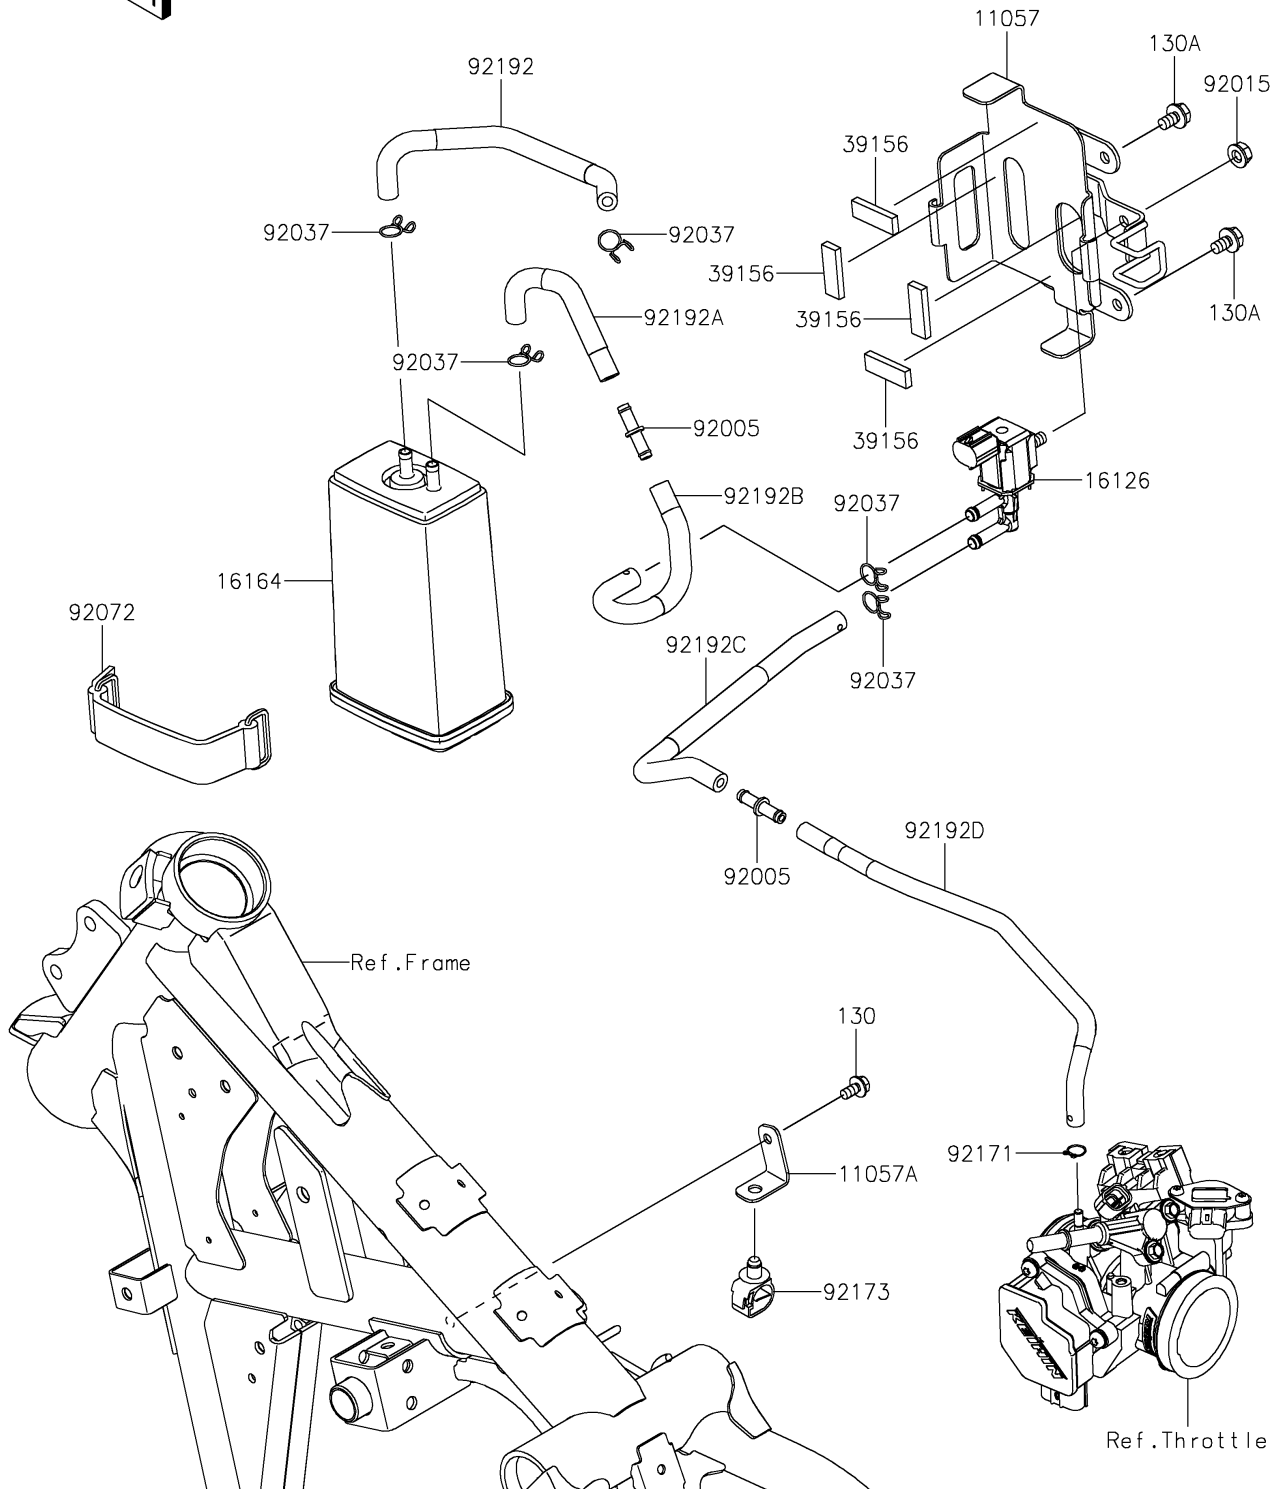

2025 KLR650 Adventure ABS

PARTS DIAGRAM

Fuel Evaporative System(CA)

E1650

2025 KLR650 Adventure ABS

PARTS LIST

Fuel Evaporative System(CA)

ITEM NAME	PART NUMBER	QUANTITY
-----------	-------------	----------
