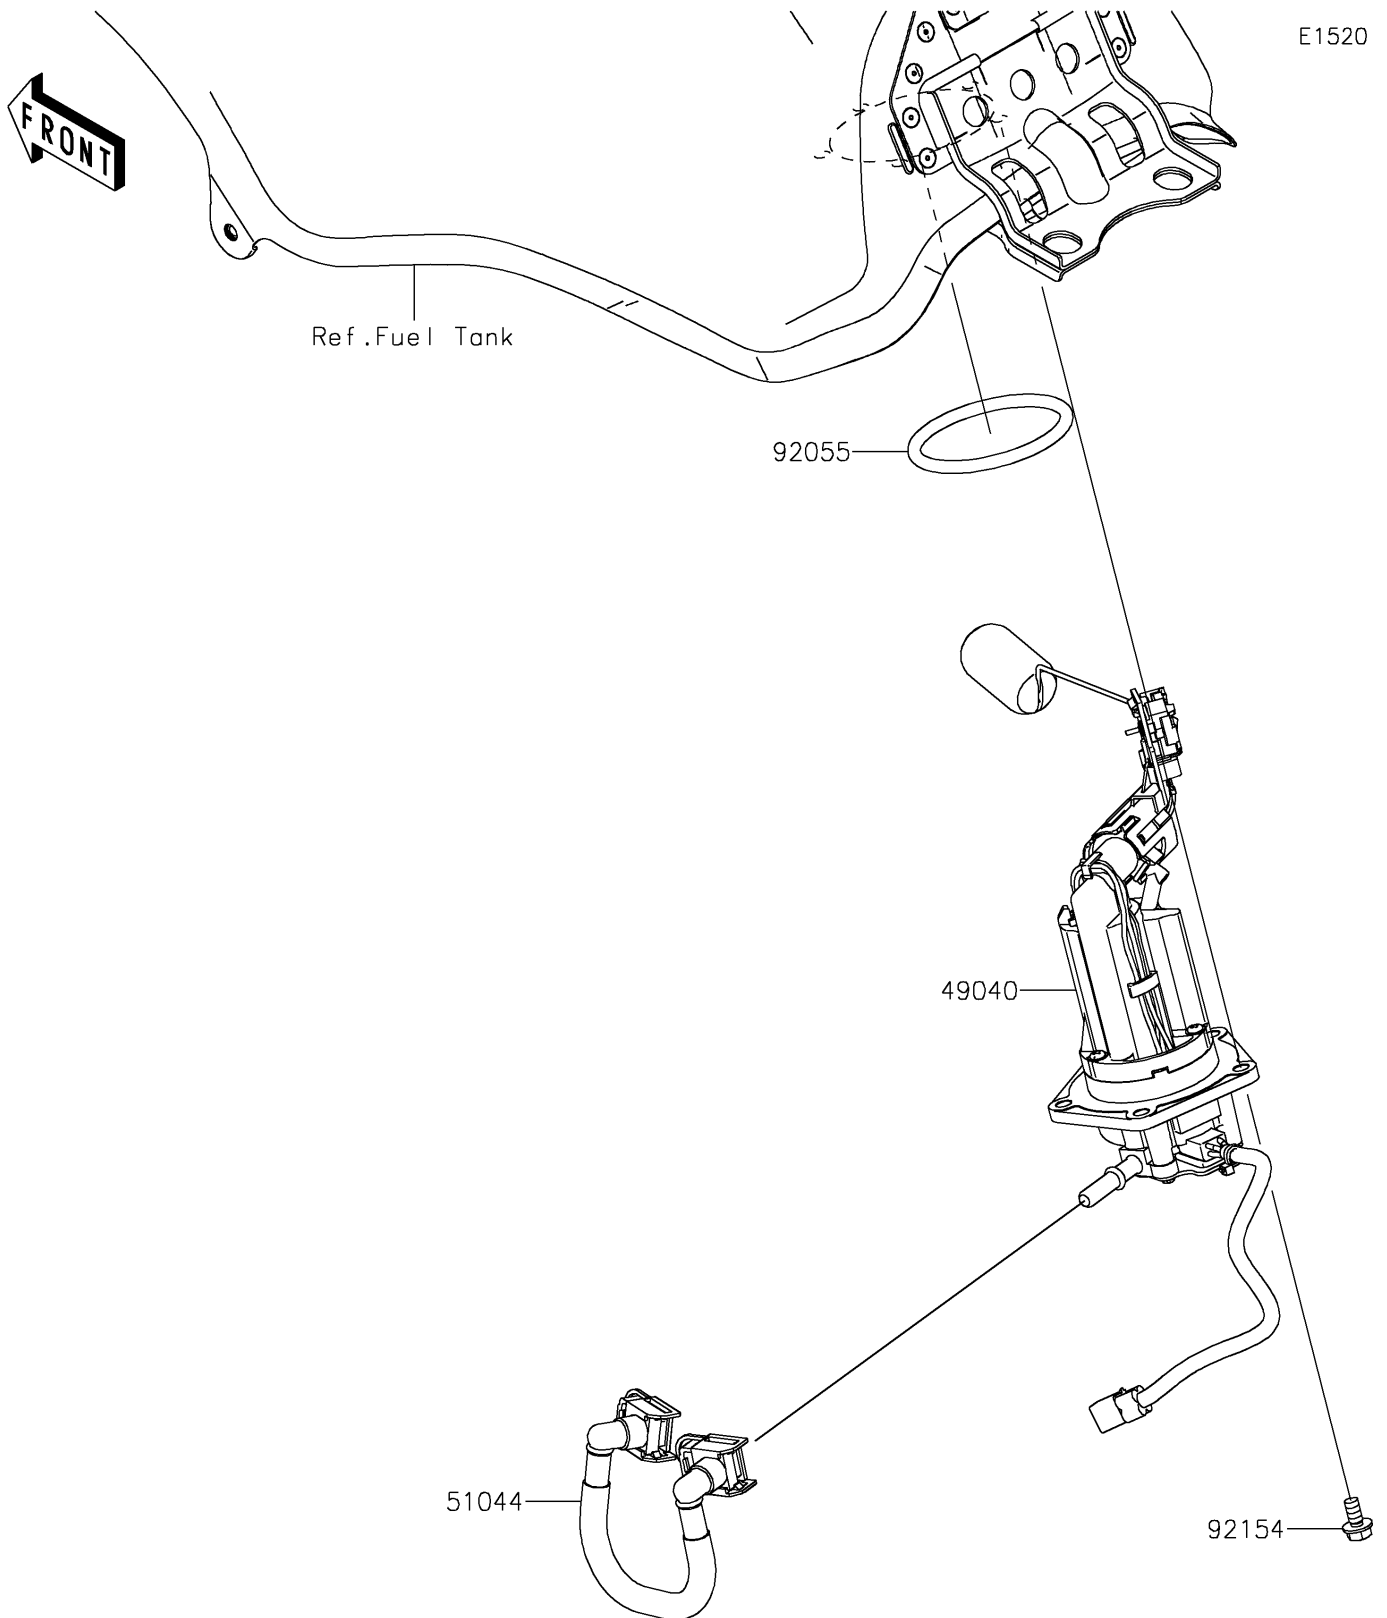

2025 KLR650 Adventure ABS

PARTS DIAGRAM

Fuel Pump

2025 KLR650 Adventure ABS

PARTS LIST

Fuel Pump

| ITEM NAME | PART NUMBER | QUANTITY |
|-----------|-------------|----------|
|-----------|-------------|----------|
